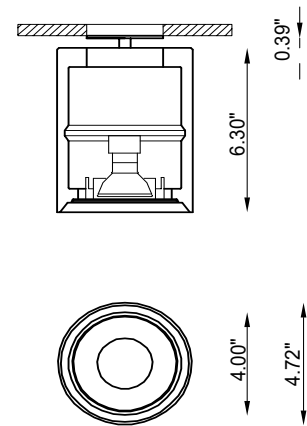

TECHNICAL DATA

Wattage / Input	9W (500mA)
Power Supply	Remote, not included. See page 2.
Construction	Body: AirCoral®
CCT	3000K (2700K, 4000K on request)
CRI	>90
Delivered Lumens	557 lm (3000K)
Efficacy	61.9 lm/W
Optics	40°
Finishes	AirCoral®
Fixture Dimensions	Ø4.72" x 6.30" h
Fixture Weight	-
IP Rating	IP20

Fixture Dimensions