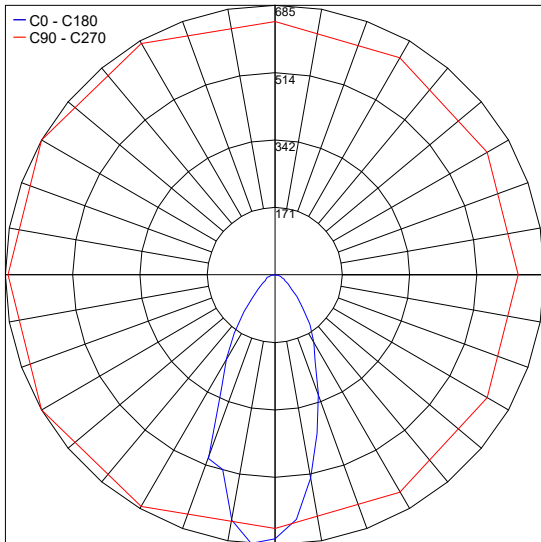

## TECHNICAL DATA

|                           |                                   |
|---------------------------|-----------------------------------|
| <b>Wattage / Input</b>    | 9W (500mA)                        |
| <b>Power Supply</b>       | Remote, not included. See page 2. |
| <b>Construction</b>       | Body: AirCoral®                   |
| <b>CCT</b>                | 3000K (2700K, 4000K on request)   |
| <b>CRI</b>                | >90                               |
| <b>Delivered Lumens</b>   | 557 lm (3000K)                    |
| <b>Efficacy</b>           | 61.9 lm/W                         |
| <b>Optics</b>             | 40°                               |
| <b>Finishes</b>           | AirCoral®                         |
| <b>Fixture Dimensions</b> | Ø4.72" x 6.30" h                  |
| <b>Fixture Weight</b>     | -                                 |
| <b>IP Rating</b>          | IP20                              |

Job Name/Date:

Fixture Type Designation:

**SUGGESTED POWER SUPPLIES**

500mA

| Part Number                 | Description           | Input/Output                            | # of Fixtures |
|-----------------------------|-----------------------|---|---------------|
| <a href="#">PPLT00154</a>   | 0-10V Dimming to 10%  | 120-277VAC to 500mA, 12W, Class 2       | 1-1           |
| <a href="#">PPLT00469</a>   | Phase Dim (120V only) | 120VAC to 500mA, 14W, Class 2           | 1-1           |
| <a href="#">PPLT00467-P</a> | 0-10V Dimming to 1.0% | 120-277VAC to 500mA, 50W, Class 2, DAMP | 1-2           |
| <a href="#">PPLT00538-P</a> | 0-10V Dimming to 0.1% | 120-277VAC to 500mA, 100W, Class 2      | 1-8           |

For other power supply options consult factory.

**PHOTOMETRIC DATA**

Note all Photometry is 3000K

Maximum Candela = 685

Job Name/Date:

Fixture Type Designation: