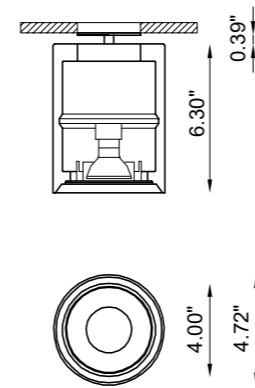

Surface

## TECHNICAL FEATURES

Code	<b>BU3048.Z.AC</b>
Type	Tilttable ceiling lamp $\pm 30^\circ$ 
Material	AC: AirCoral®
Absorption capacity*	51.9 ft <sup>2</sup>
Mounting	Ceiling mounting
IP rating	IP20
Insulation class	I
Control gear	Constant current electronic driver (not included)
Lamp type	LED 500 mA $\Phi$ Vf: 18 VDC
Lamp wattage	1 x 9W
Delivered lumens	557 lm
Light distribution	Wide beam 40°
Fitting	-
Light color	White 3000K White 2700K   4000K (on request)
Voltage connection	>90 By driver (optional)
CRI	