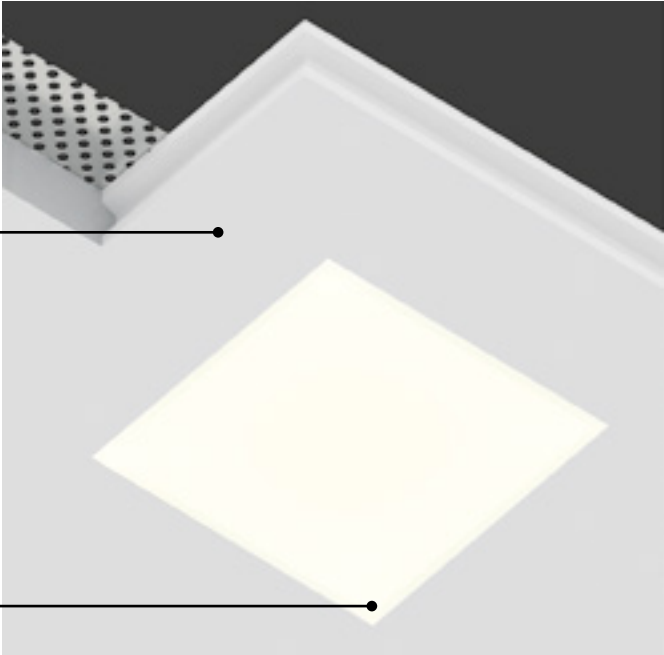

# SLICE

*Slice is a totally recessed luminaire for indoor use, characterized by its extremely slim design: 0.49" thick.*

*Thanks to the absence of mounting boxes, Slice can be both ceiling and wall mounted, fitted into the thickness of the drywall panel or plaster. This revolutionary recessed product is made in AirCoral® of which it maintains all its total recessed characteristics. The LED optics can emit 1000 lumen. Installable with remote driver, maintenance can be carried out only from the front of the luminaire, reducing to the minimum any post-installation operations.*

# Totally concealed installation in just 0.49"

does not require brick formwork for installation

front inspection for maintenance purposes

**1,000 lm**  
high lumen output

## Minimum rear size

remote constant current driver

*Slice is without mounting formwork and can be installed in a layer of drywall just 0.49" thick. Because it can be inspected from the front it does not need any inspection hatch.*

### TECHNICAL FEATURES

Code	<b>BU1921.AC.US XX</b>
Type	Downlight 90° 
Material	AC: AirCoral®
Weight	0.18 lbs
Mounting	Wall and ceiling recessed
IP rating	IP40
Control gear	Remote constant current driver (not included)
Cut out for plasterboard	5.12" x 5.12"
Lamp type	LED 350mA
Lamp wattage	8.5W
Luminous efficacy	120 lm/W
Light distribution	Diffuse
Light color	White 2700K, 3000K, 4000K
Light hole	2.36" x 2.36"
CRI	>90