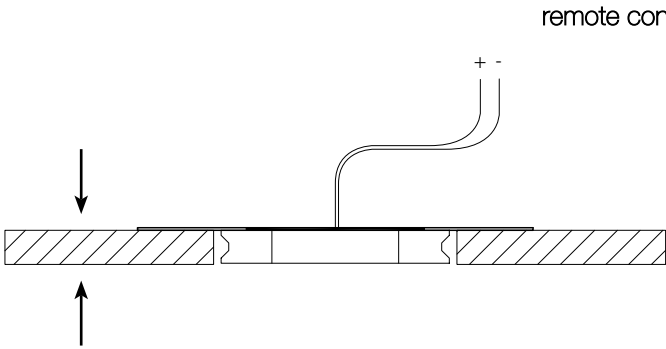

# SLICE

*Slice is a totally recessed luminaire for indoor use, characterized by its extremely slim design: 0.49" thick.*

*Thanks to the absence of mounting boxes, Slice can be both ceiling and wall mounted, fitted into the thickness of the drywall panel or plaster. This revolutionary recessed product is made in AirCoral® of which it maintains all its total recessed characteristics. The LED optics can emit 1000 lumen. Installable with remote driver, maintenance can be carried out only from the front of the luminaire, reducing to the minimum any post-installation operations.*

# Totally concealed installation in just 0.49"

does not require brick formwork for installation

front inspection for maintenance purposes

**1,000 lm**  
high lumen output

## Minimum rear size

remote constant current driver

*Slice is without mounting formwork and can be installed in a layer of drywall just 0.49" thick. Because it can be inspected from the front it does not need any inspection hatch.*