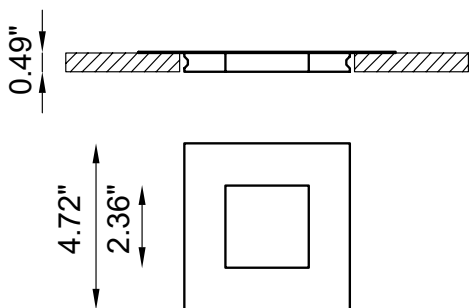

Slice

CODE COMPOSITION

BU1921.AC.US 4 R 00 E 30 WD

TECHNICAL FEATURES

Code	BU1921.AC.US XX
Type	Downlight 90°
Material	AC: AirCoral®
Weight	0.18 lbs
Mounting	Wall and ceiling recessed
IP rating	IP40
Control gear	Remote constant current driver (not included)
Cut out for plasterboard	5.12" x 5.12"
Lamp type	LED 350mA
Lamp wattage	8.5W
Luminous efficacy	120 lm/W
Light distribution	Diffuse
Light color	White 2700K, 3000K, 4000K
Light hole	2.36" x 2.36"
CRI	>90