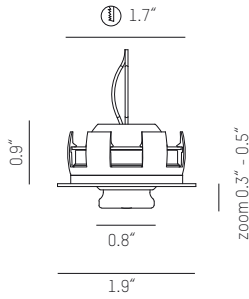

SLIDE

Pivotable recessed LED luminaire of milled aluminum. Available in chrome, white or black powercoat. Optically ground glass lens.

IP20 

LED Recessed Spot

1 x LED · 2W · 500mA
(excl. power supply (order separately))

POWER SUPPLIES

500mA

Job Name:

Fixture Type:

Last Modified:

 Rated IP20
Intertek

designplan™ 

© Copyright 2017 Designplan Lighting Inc.