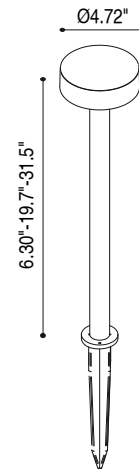

Sofia Spike is an IP65-rated outdoor bollard with a round head and a pole with spike available in 3 different heights for ground installation. It is available in 3 color temperatures and 5 standard finishes with 360° downward light emission (180° shield available)

TECHNICAL DATA

Wattage / Input	10W (500mA)
Power Supply	Remote, not included. See page 2.
Construction	Head/Base: Die-Cast/Machined Aluminum Pole: Extruded Aluminum Spike: Fiberglass, Reinforced Plastic Lens: Tempered, Transparent Glass
CCT	2700K, 3000K, 4000K
BUG Rating	B0-U1-G0 (3000K) B1-U1-G0 (4000K)
CRI	>80
Delivered Lumens	689 lm (3000K)
Efficacy	68.9 lm/W (3000K)
Optics	360°
Finishes	5 Standard, See Below
Fixture Dimensions	Ø4.72" x 6.3", 19.7", 31.5" h
IP Rating	IP65
Impact Resistance	IK07

Fixture Dimensions

ORDERING INFORMATION

Example: D901217152.US Accessories / Power Supplies ordered separately.

D9012				US
Model No.	CCT	Height	Finish	
D9012	371 - 2700K	5 - 6.3" h	2 - White	US
	171 - 3000K	6 - 19.7" h	3 - Sand	
	271 - 4000K	7 - 31.5" h	4 - Graphite 5 - Aluminum 8 - Cor-ten	