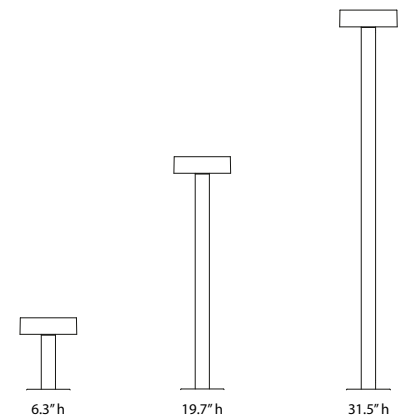

Sofia Spike is an IP65-rated outdoor bollard with a round head and a pole with spike available in 3 different heights for ground installation. It is available in 3 color temperatures and 5 standard finishes with 360° downward light emission (180° shield available)

TECHNICAL DATA

Wattage / Input	10W (500mA)
Power Supply	Remote, not included. See page 2.
Construction	Head/Base: Die-Cast/Machined Aluminum Pole: Extruded Aluminum Spike: Fiberglass, Reinforced Plastic Lens: Tempered, Transparent Glass
CCT	2700K, 3000K, 4000K
BUG Rating	B0-U1-G0 (3000K) B1-U1-G0 (4000K)
CRI	>80
Delivered Lumens	689 lm (3000K)
Efficacy	68.9 lm/W (3000K)
Optics	360°
Finishes	5 Standard, See Below
Fixture Dimensions	Ø4.72" x 6.3", 19.7", 31.5" h
IP Rating	IP65
Impact Resistance	IK07

Fixture Dimensions

ORDERING INFORMATION

Example: D901217152.US Accessories / Power Supplies ordered separately.

D9012				US
Model No.	CCT	Height	Finish	
D9012	371 - 2700K	5 - 6.3" h	2 - White	US
	171 - 3000K	6 - 19.7" h	3 - Sand	
	271 - 4000K	7 - 31.5" h	4 - Graphite 5 - Aluminum 8 - Cor-ten	