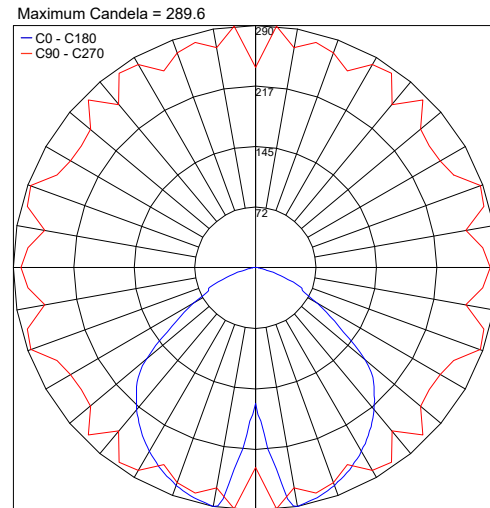

SUGGESTED POWER SUPPLIES

500mA

Part Number	Description	Input/Output	Fixtures
PPLT00469	Phase Dim (120V Only)	120VAC to 500mA, 14W, Class 2	1-1
PPLT00465-P	0-10V Dimming to 1.0%	120-277VAC to 500mA, 20W, Class 2, DAMP	1-2
PPLT00308-P	0-10V Dimming to 0.1%	120-277VAC to 500mA, 30W, Class 2, DAMP	1-2
PPLT00168-P	0-10V Dimming to 1.0%	120-277VAC to 500mA, 50W, Class 2	1-4
PPLT00538-P	0-10V Dimming to 0.1%	120-277VAC to 500mA, 100W, Class 2	1-8

Suggested Lutron Compatible

Part Number	Option	Lutron SKU	Dim Range	Description	Input/Output	# of Fixtures
PPLT00195	L3DAE / L3DA3W	L3DA	100%-1%	Hi-Lume™ 1% EcoSystem™ or 1% 3-Wire LED Driver	120-277VAC to 500mA, 19W, Class 2	1-1
PPLT00180	L3DAE / L3DA3W	L3DA	100%-1%	Hi-Lume™ 1% EcoSystem™ or 1% 3-Wire LED Driver	120-277VAC to 500mA, 27W, Class 2	2-2

For other power supply options consult factory.

ACCESSORIES

FINISHES

PHOTOMETRIC DATA - 3000K

PHOTOMETRIC FILENAME : SOFIA 360_3000K.IES

Job Name/Date:

Fixture Type Designation: