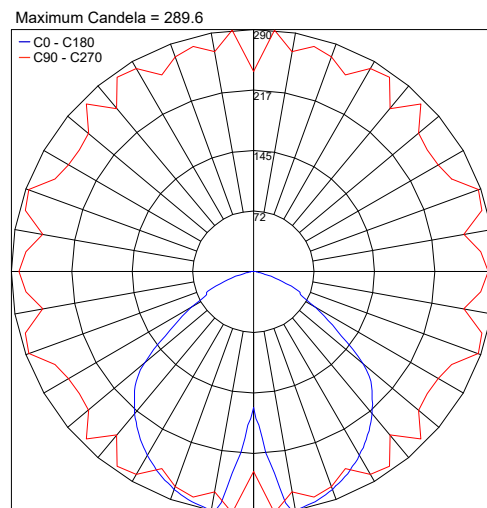

SUGGESTED POWER SUPPLIES

500mA

Part Number	Description	Input/Output	Fixtures
PPLT00469	Phase Dim (120V Only)	120VAC to 500mA, 14W, Class 2	1-1
PPLT00465-P	0-10V Dimming to 1.0%	120-277VAC to 500mA, 20W, Class 2, DAMP	1-2
PPLT00308-P	0-10V Dimming to 0.1%	120-277VAC to 500mA, 30W, Class 2, DAMP	1-2
PPLT00168-P	0-10V Dimming to 1.0%	120-277VAC to 500mA, 50W, Class 2	1-4
PPLT00538-P	0-10V Dimming to 0.1%	120-277VAC to 500mA, 100W, Class 2	1-8

Suggested Lutron Compatible

Part Number	Option	Lutron SKU	Dim Range	Description	Input/Output	# of Fixtures
PPLT00195	L3DAE / L3DA3W	L3DA	100%-1%	Hi-Lume™ 1% EcoSystem™ or 1% 3-Wire LED Driver	120-277VAC to 500mA, 19W, Class 2	1-1
PPLT00180	L3DAE / L3DA3W	L3DA	100%-1%	Hi-Lume™ 1% EcoSystem™ or 1% 3-Wire LED Driver	120-277VAC to 500mA, 27W, Class 2	2-2

For other power supply options consult factory.

ACCESSORIES

FINISHES

PHOTOMETRIC DATA - 3000K

PHOTOMETRIC FILENAME : SOFIA 360_3000K.IES

Job Name/Date:

Fixture Type Designation: