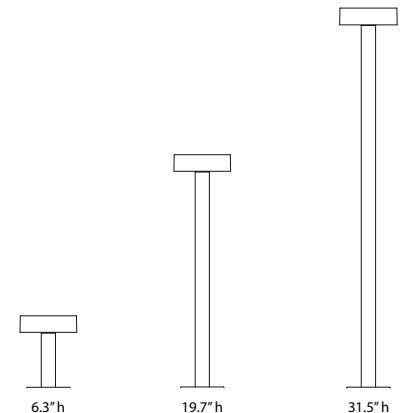

SOFIA SPIKE

Sofia Spike is an IP65-rated outdoor bollard with a round head and a pole with spike available in 3 different heights for ground installation. It is available in 3 color temperatures and 5 standard finishes with 360° downward light emission (180° shield available). Dark Sky compliant for output below 80°.

TECHNICAL DATA

Wattage / Input	10W (500mA)
Power Supply	Remote, not included. See page 2.
Construction	Head/Base: Die-Cast/Machined Aluminum Pole: Extruded Aluminum Spike: Fiberglass, Reinforced Plastic Lens: Tempered, Transparent Glass
CCT	2700K, 3000K, 4000K
BUG Rating	B0-U1-G0 (3000K) B1-U1-G0 (4000K)
CRI	>80
Delivered Lumens	689 lm (3000K) Dark Sky compliant, output below 80°
Efficacy	68.9 lm/W (3000K)
Optics	360°
Finishes	5 Standard, See Below
Fixture Dimensions	Ø4.72" x 6.3", 19.7", 31.5" h
IP Rating	IP65
Impact Resistance	IK07

Fixture Dimensions

ORDERING INFORMATION

Example: D901217152.US Accessories / Power Supplies ordered separately.

D9012				US
Model No.	CCT	Height	Finish	
D9012	371 - 2700K	5 - 6.3" h	2 - White	US
	171 - 3000K	6 - 19.7" h	3 - Sand	
	271 - 4000K	7 - 31.5" h	4 - Graphite	
			5 - Aluminum	
			8 - Cor-ten	