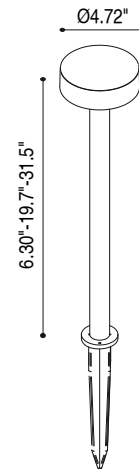

SOFIA SPIKE

Sofia Spike is an IP65-rated outdoor bollard with a round head and a pole with spike available in 3 different heights for ground installation. It is available in 3 color temperatures and 5 standard finishes with 360° downward light emission (180° shield available). Dark Sky compliant for output below 80°.

TECHNICAL DATA

Wattage / Input	10W (500mA)
Power Supply	Remote, not included. See page 2.
Construction	Head/Base: Die-Cast/Machined Aluminum Pole: Extruded Aluminum Spike: Fiberglass, Reinforced Plastic Lens: Tempered, Transparent Glass
CCT	2700K, 3000K, 4000K
BUG Rating	B0-U1-G0 (3000K) B1-U1-G0 (4000K)
CRI	>80
Delivered Lumens	689 lm (3000K) Dark Sky compliant, output below 80°
Efficacy	68.9 lm/W (3000K)
Optics	360°
Finishes	5 Standard, See Below
Fixture Dimensions	Ø4.72" x 6.3", 19.7", 31.5" h
IP Rating	IP65
Impact Resistance	IK07

Fixture Dimensions

ORDERING INFORMATION

Example: D901217152.US Accessories / Power Supplies ordered separately.

D9012				US
Model No.	CCT	Height	Finish	
D9012	371 - 2700K	5 - 6.3" h	2 - White	US
	171 - 3000K	6 - 19.7" h	3 - Sand	
	271 - 4000K	7 - 31.5" h	4 - Graphite	
			5 - Aluminum	
			8 - Cor-ten	