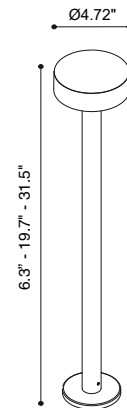

Sofia is an IP65-rated outdoor bollard with a round head and a pole available in 3 different heights for solid surface installation. It is available in 3 color temperatures and 5 standard finishes with 360° downward light emission (180° shield available)

TECHNICAL DATA

Wattage / Input	10W (500mA)
Power Supply	Remote, not included. See page 2.
Construction	Head/Base: Die-Cast/Machined Aluminum Pole: Extruded Aluminum Lens: Tempered, Transparent Glass
CCT	2700K, 3000K, 4000K
BUG Rating	B0-U1-G0 (3000K) B1-U1-G0 (4000K)
CRI	>80
Delivered Lumens	689 lm (3000K)
Efficacy	68.9 lm/W (3000K)
Optics	360°
Finishes	5 Standard, See Below
Fixture Dimensions	Ø4.72" x 6.3", 19.7", 31.5" h
IP Rating	IP65

Fixture Dimensions

ORDERING INFORMATION

Example: D901217104.US Accessories / Power Supplies ordered separately.

D9012				US
Model No.	CCT	Height	Finish	
D9012	37 - 2700K	09 - 6.3" h	2 - White	US
	17 - 3000K	10 - 19.7" h	3 - Sand	
	27 - 4000K	11 - 31.5" h	4 - Graphite	
			5 - Aluminum	
			8 - Cor-ten	

sand

graphite

aluminum

corten

Job Name/Date:

Fixture Type Designation: