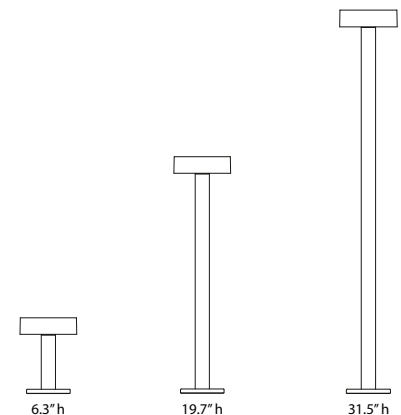

Sofia is an IP65-rated outdoor bollard with a round head and a pole available in 3 different heights for solid surface installation. It is available in 3 color temperatures and 5 standard finishes with 360° downward light emission (180° shield available)

TECHNICAL DATA

Wattage / Input	10W (500mA)
Power Supply	Remote, not included. See page 2.
Construction	Head/Base: Die-Cast/Machined Aluminum Pole: Extruded Aluminum Lens: Tempered, Transparent Glass
CCT	2700K, 3000K, 4000K
BUG Rating	B0-U1-G0 (3000K) B1-U1-G0 (4000K)
CRI	>80
Delivered Lumens	689 lm (3000K)
Efficacy	68.9 lm/W (3000K)
Optics	360°
Finishes	5 Standard, See Below
Fixture Dimensions	Ø4.72" x 6.3", 19.7", 31.5" h
IP Rating	IP65

Fixture Dimensions

ORDERING INFORMATION

Example: D901217104.US Accessories / Power Supplies ordered separately.

D9012				US
Model No.	CCT	Height	Finish	
D9012	37 - 2700K	09 - 6.3" h	2 - White	US
	17 - 3000K	10 - 19.7" h	3 - Sand	
	27 - 4000K	11 - 31.5" h	4 - Graphite	
			5 - Aluminum	
			8 - Cor-ten	