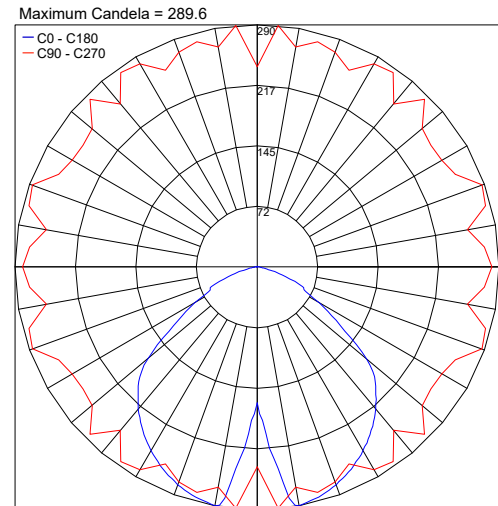

TECHNICAL DATA

Wattage / Input	10W (500mA)
Power Supply	Remote, not included. See page 2.
Construction	Head/Base: Die-Cast/Machined Aluminum Pole: Extruded Aluminum Lens: Tempered, Transparent Glass
CCT	2700K, 3000K, 4000K
BUG Rating	B0-U1-G0 (3000K) B1-U1-G0 (4000K)
CRI	>80
Delivered Lumens	689 lm (3000K)
Efficacy	68.9 lm/W (3000K)
Optics	360°
Finishes	5 Standard, See Below
Fixture Dimensions	Ø4.72" x 6.3", 19.7", 31.5" h
IP Rating	IP65

Fixture Dimensions

ORDERING INFORMATION

Example: D901217104.US Accessories / Power Supplies ordered separately.

D9012				US
Model No.	CCT	Height	Finish	
D9012	37 - 2700K	09 - 6.3" h	2 - White	US
	17 - 3000K	10 - 19.7" h	3 - Sand	
	27 - 4000K	11 - 31.5" h	4 - Graphite	
			5 - Aluminum	
			8 - Cor-ten	

For other power supply options consult factory.

ACCESSORIES

D9044
180° Shield

AM-00009
Mounting Plate Assembly

PHOTOMETRIC DATA - 3000K

PHOTOMETRIC FILENAME : SOFIA 360_3000K.IES

FINISHES

white