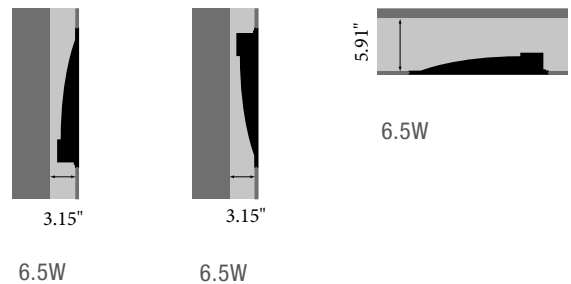

Spirit is a recessed, wall LED luminaire that becomes an integral part of the wall. The body is made of Aircoral® a unique patented composite material that purifies the air. It comes in an unfinished surface suitable for painting.

TECHNICAL DATA

Wattage / Input	6.5W (120-277VAC)
Power Supply	Integral (0-10V Dimming)
Construction	Body: AirCoral®
Absorption Capacity	116.90 ft ²
CCT	3000K (2700K, 4000K on request, consult factory)
CRI	>90
LED Lumens	810 lm (3000K)
Efficacy	124.6 lm/W (3000K)
Optics	120° Wide Beam
Finishes	Unfinished
Fixture Dimensions	14.57" l x 11.81" w
Cut-Out Dimensions	14.96" x 12.20"
Aperture	9.45" x 9.45"
Fixture Weight	7.72 lbs
LED Source	LED
IP Rating	IP40

Fixture Dimensions: 14.57" l x 11.81" w
Cut-Out Dimensions: 14.96" x 12.20"

The body is made of Aircoral® a unique patented composite material that actually purifies the air. It can be calculated how many cubic feet each fixture will purify. See website for Aircoral® calculator.