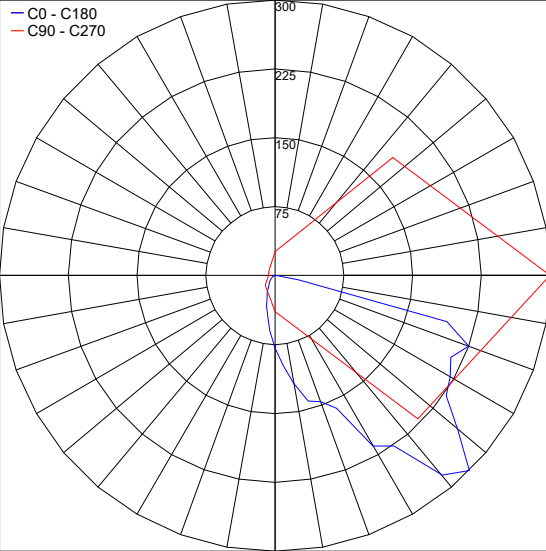

TECHNICAL DATA

Wattage / Input	6.5W (120-277VAC)
Power Supply	Integral (0-10V Dimming)
Construction	Body: AirCoral®
Absorption Capacity	116.90 ft ²
CCT	3000K (2700K, 4000K on request, consult factory)
CRI	>90
LED Lumens	810 lm (3000K)
Efficacy	124.6 lm/W (3000K)
Optics	120° Wide Beam
Finishes	Unfinished
Fixture Dimensions	14.57" l x 11.81" w
Cut-Out Dimensions	14.96" x 12.20"
Aperture	9.45" x 9.45"
Fixture Weight	7.72 lbs
LED Source	LED
IP Rating	IP40

Fixture Dimensions: 14.57" l x 11.81" w
Cut-Out Dimensions: 14.96" x 12.20"

The body is made of Aircoral® a unique patented composite material that actually purifies the air. It can be calculated how many cubic feet each fixture will purify. See website for Aircoral® calculator.

BU6259.AC.US
Model No.
BU6259.AC.US

Job Name/Date:

Fixture Type Designation:

PHOTOMETRIC DATA

Maximum Candela = 300.5

PHOTOMETRIC FILENAME : 6259.AC.IES

Job Name/Date:

Fixture Type Designation: