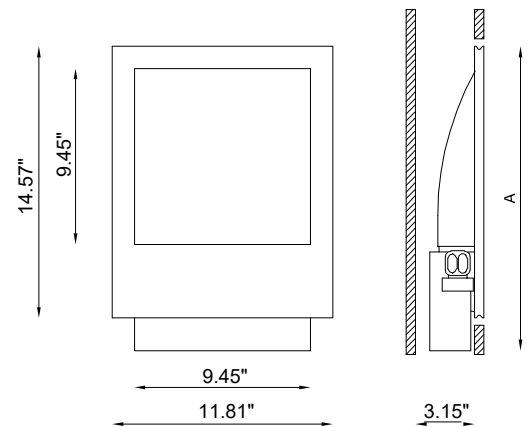

Spirit is a recessed, wall LED luminaire that becomes an integral part of the wall. The body is made of Aircoral® a unique patented composite material that purifies the air. It comes in an unfinished surface suitable for painting.

TECHNICAL DATA

Wattage / Input	6.5W (120-277VAC)
Power Supply	Integral (0-10V Dimming)
Construction	Body: AirCoral®
Absorption Capacity	116.90 ft ²
CCT	3000K (2700K, 4000K on request, consult factory)
CRI	>90
LED Lumens	810 lm (3000K)
Efficacy	124.6 lm/W (3000K)
Optics	120° Wide Beam
Finishes	Unfinished
Fixture Dimensions	14.57" l x 11.81" w
Cut-Out Dimensions	14.96" x 12.20"
Aperture	9.45" x 9.45"
Fixture Weight	7.72 lbs
LED Source	LED
IP Rating	IP40

Fixture Dimensions: 14.57" l x 11.81" w
Cut-Out Dimensions: 14.96" x 12.20"

The body is made of Aircoral® a unique patented composite material that actually purifies the air. It can be calculated how many cubic feet each fixture will purify. See website for Aircoral® calculator.

BU6259.AC.US
Model No.
BU6259.AC.US

Job Name/Date:

Fixture Type Designation:

PHOTOMETRIC DATA

Maximum Candela = 300.5

PHOTOMETRIC FILENAME : 6259.AC.IES

Job Name/Date:

Fixture Type Designation: