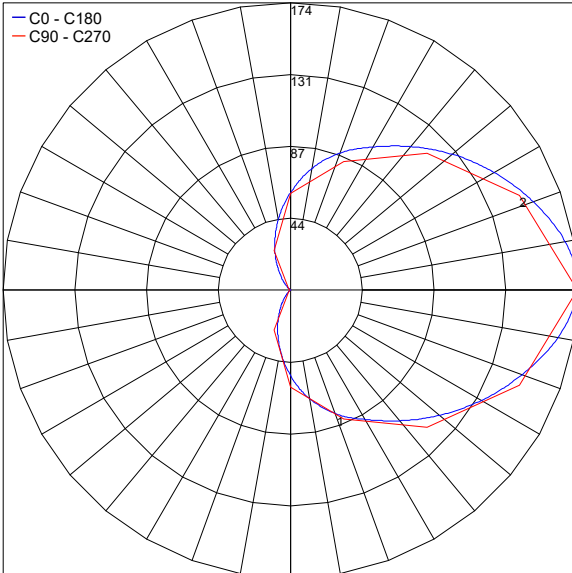

Fixture Dimensions
See Drawing on page 2.

TECHNICAL DATA

Wattage / Input	30W (120-277VAC)
Power Supply	Integral
Construction	Body: Low Copper Alloy Cast Aluminum Lens: UV Stabilized Opal Polycarbonate
CCT	3000K, 4000K, 5000K
Delivered Lumens	753 lm (3000K)
Efficacy	25.1 lm/W
Finishes	5 Standard, Custom RAL. See Below.
Fixture Dimensions	Ø11.9" x 8.0"
IP Rating	IP55

ORDERING INFORMATION

Example: SPO-L-FL-1-03-1-C-X-0.

SPO	-		-		-	1	-	C	-	X	-	0
Series	Wattage	Body	Finish	Grill/Face	Driver	Lens	Options					
SPO-L	FL - 30W, 3000K FM - 30W, 4000K FN - 30W, 5000K	1 - Surface Mount No Conduit Entries 0 - Surface Mount 2 Conduit Entries 2 - Semi Recessed	11 - White Suede 02 - Black Suede 03 - Gray TS - Silver 18 - Textured Bronze 99 - Custom	1 - Standard	C - 120-277VAC 0-10V Integral	X - Opal Polycarbonate	0 - None					

Job Name/Date:

Fixture Type Designation:

FIXTURE DIMENSIONS

PHOTOMETRIC DATA

Note all Photometry is 3000K

Maximum Candela = 174.5

Job Name/Date:

Fixture Type Designation: