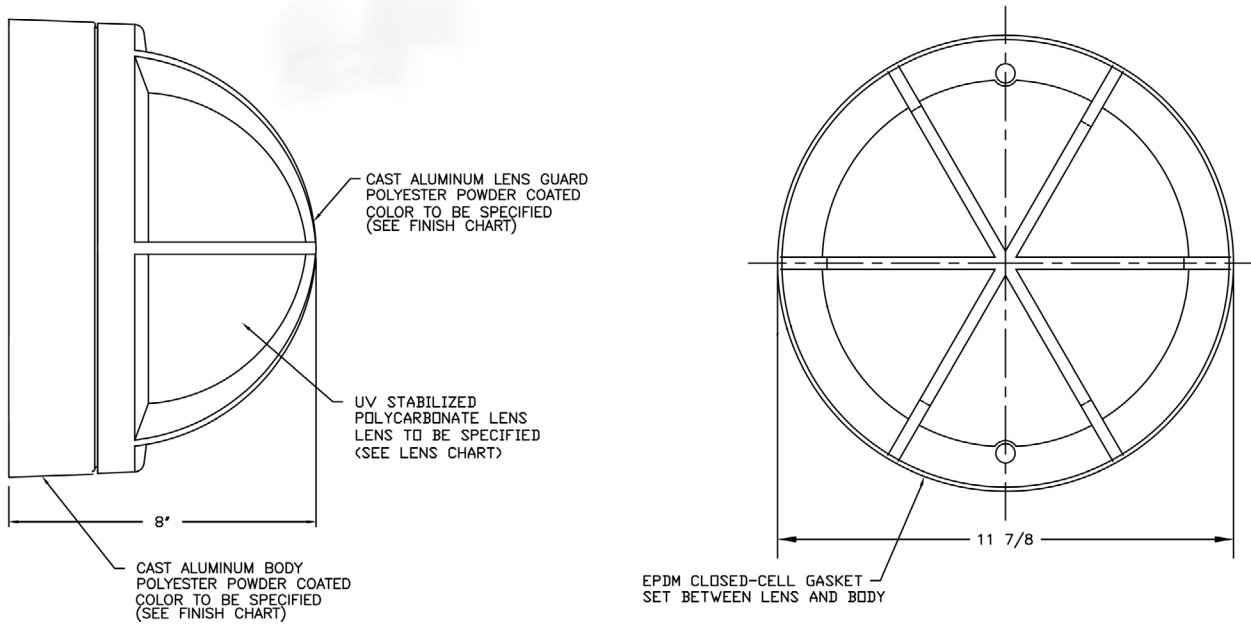

Fixture Dimensions
See Drawing on page 2.

TECHNICAL DATA

Wattage / Input	30W (120-277VAC)
Power Supply	Integral
Construction	Body: Low Copper Alloy Cast Aluminum Lens: UV Stabilized Opal Polycarbonate
CCT	3000K, 4000K, 5000K
Delivered Lumens	753 lm (3000K)
Efficacy	25.1 lm/W
Finishes	5 Standard, Custom RAL. See Below.
Fixture Dimensions	Ø11.9" x 8.0"
IP Rating	IP55

ORDERING INFORMATION

Example: SPO-L-FL-1-03-1-C-X-0.

SPO	-		-		-	1	-	C	-	X	-	0
Series	Wattage	Body	Finish	Grill/Face	Driver	Lens	Options					
SPO-L	FL - 30W, 3000K FM - 30W, 4000K FN - 30W, 5000K	1 - Surface Mount No Conduit Entries 0 - Surface Mount 2 Conduit Entries 2 - Semi Recessed	11 - White Suede 02 - Black Suede 03 - Gray TS - Silver 18 - Textured Bronze 99 - Custom	1 - Standard	C - 120-277VAC 0-10V Integral	X - Opal Polycarbonate	0 - None					

Job Name/Date:

Fixture Type Designation:

FIXTURE DIMENSIONS

PHOTOMETRIC DATA

Note all Photometry is 3000K

Maximum Candela = 174.5

Job Name/Date:

Fixture Type Designation: