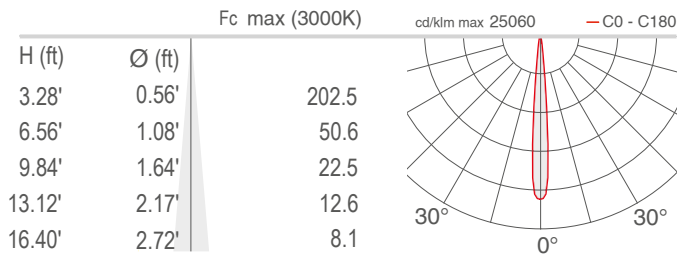

SUGGESTED POWER SUPPLIES

24VDC - FOR USE WITH FOUNTAIN / WATER FEATURES

Part Number	Description	Input/Output	# of Fixtures
FPV-100000024	Non-Dim	120-277VAC to 24VDC, 100W, Class 2, NEMA 4	1-40
FPV-100100024	0-10V Dimming to 1.0%	120-277VAC to 24VDC, 100W, Class 2, NEMA 4	1-40
FPV-100EL0024	DMX / RDM (Field Addressable) / DALI	120-277VAC to 24VDC, 100W, Class 2, NEMA 4	1-40

For other power supply options consult factory.

ACCESSORIES

Installation

PHOTOMETRIC DATA

Note all photometry in 3000K, CRI 80

S - 10°

M - 20°

L - 40°

Job Name/Date:

Fixture Type Designation: