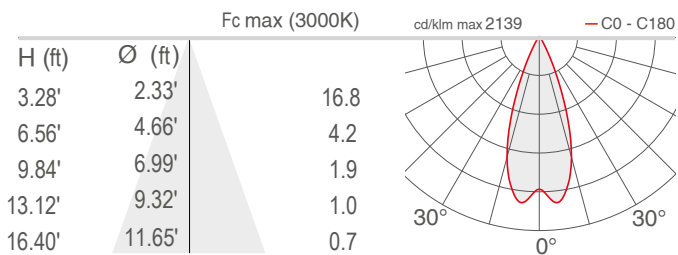

L - 40°

Job Name/Date:

Fixture Type Designation: