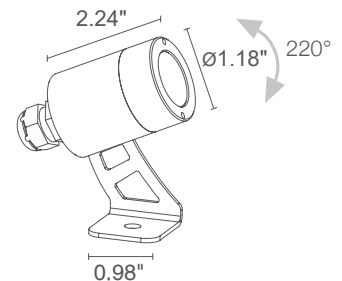

## TECHNICAL DATA

<b>Wattage / Input</b>	2W (24VDC)
<b>Power Supply</b>	Remote, not included. See page 2.
<b>Construction</b>	Body: AISI 316L Stainless Steel Trim: AISI 316L Stainless Steel Lens: Transparent tempered glass Cable Length: 16.4' standard
<b>CCT</b>	2700K, 3000K, 4000K, 5000K, Blue
<b>CRI</b>	CRI >80
<b>Delivered Lumens</b>	88 lm (3000K)
<b>Efficacy</b>	44 lm/W (3000K)
<b>Optics</b>	10°, 20°, 40°
<b>Finishes</b>	Stainless Steel
<b>Fixture Dimensions</b>	Ø1.2" x 2.2" l
<b>Fixture Weight</b>	1.1 lbs
<b>LED Source</b>	1 Power LED
<b>Lumen Maintenance</b>	L90, B10>50,000hrs (Ta 25°C)
<b>Color Consistency</b>	1/4 ANSI BIN
<b>Operating Temp.</b>	-4°F to +113°F
<b>IP Rating</b>	IP68
<b>IK Rating</b>	IK10

## ORDERING INFORMATION

Example: PW16009MI or PW16009MI-2. Accessories / Power Supplies ordered separately

PW1600			I	
Model No.	CCT	Optics	Trim	Cable Length
PW1600	F - 2700K 5 - 3000K 9 - 4000K 0 - 5000K 1 - Blue	S - 10° M - 20° L - 40°	I - Stainless Steel	16.4' standard 2 - 32.81' 3 - 49.21' 4 - 65.62'