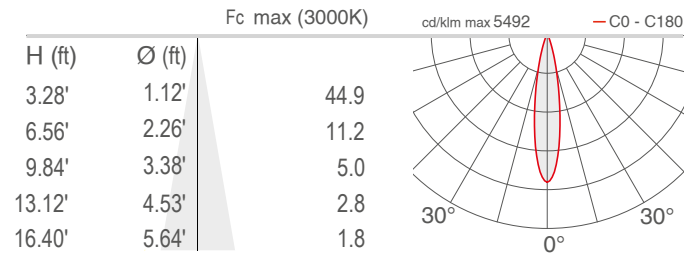

SUGGESTED POWER SUPPLIES

24VDC - FOR USE WITH FOUNTAIN / WATER FEATURES

Part Number	Description	Input/Output	# of Fixtures
FPV-100000024	Non-Dim	120-277VAC to 24VDC, 100W, Class 2, NEMA 4	1-40
FPV-100100024	0-10V Dimming to 1.0%	120-277VAC to 24VDC, 100W, Class 2, NEMA 4	1-40
FPV-100EL0024	DMX / RDM (Field Addressable) / DALI	120-277VAC to 24VDC, 100W, Class 2, NEMA 4	1-40

For other power supply options consult factory.

ACCESSORIES

Installation

PHOTOMETRIC DATA

Note all photometry in 3000K, CRI 80

S - 10°

M - 20°

L - 40°

Job Name/Date:

Fixture Type Designation: