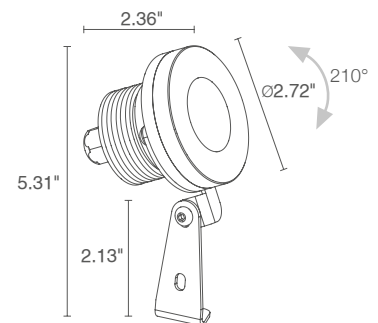

SPOT 2.0 316L

The Spot 2 316L Series are compact spotlights suitable for outdoor, fountain and underwater use. Available in white, blue or RGB models with 3 optic options.

TECHNICAL DATA

Wattage / Input	6W (500mA)
Power Supply	Remote, not included. See page 2.
Construction	Body: AISI 316L Stainless Steel Trim: AISI 316L Stainless Steel Lens: Transparent tempered glass Cable Length: 16.4' standard
CCT	2700K, 3000K, 4000K, 5000K, Blue, RGB
CRI	CRI >80
BUG Rating	B1-U0-G0 (3000K, 10°, 38°) B1-U1-G0 (3000K, 24°)
Delivered Lumens	314 lm (3000K, 500mA, 24°) RGB 198 lm: (R) 73 lm (G) 94 lm (B) 31 lm (500mA, 24°)
Efficacy	52.3 lm/W (3000K, 500mA, 24°) RGB: 33 lm (500mA, 24°)
Optics	10°, 24°, 38°
Finishes	Stainless Steel
Fixture Dimensions	Ø2.7" x 5.3" l
Fixture Weight	2.2 lbs
LED Source	3 Power LEDs
Lumen Maintenance	L90, B10>50,000hrs (Ta 25°C)
Color Consistency	1/4 ANSI BIN
Operating Temp.	-4°F to +113°F
IP Rating	IP68
IK Rating	IK10

Fixture Dimensions

ORDERING INFORMATION

Example: PW20329MAI or PW20329MAI-2. Accessories / Power Supplies ordered separately

PW2032			AI	
Model No.	CCT	Optics	Trim	Cable Length
PW2032	F - 2700K 5 - 3000K 9 - 4000K 0 - 5000K 1 - Blue 6 - RGB	S - 10° M - 24° L - 38°	AI - Stainless Steel	16.4' standard 2 - 32.81' 3 - 49.21' 4 - 65.62'

Job Name/Date:

Fixture Type Designation:

SUGGESTED POWER SUPPLIES

500mA - FOR USE WITH FOUNTAIN / WATER FEATURES

Part Number	Description	Input/Output	# of Fixtures
FPC-100EL0500	DMX / RDM (Field Addressable) / DALI	120-277VAC to 500mA, 100W, Class 2, NEMA 4	1-8

500mA RGB - FOR USE WITH FOUNTAIN / WATER FEATURES

Part Number	Description	Input/Output	# of Fixtures
FPC-100EL0500	DMX / RDM (Field Addressable) / DALI	120-277VAC to 500mA, 100W, Class 2, NEMA 4	1-5

For other power supply options consult factory.