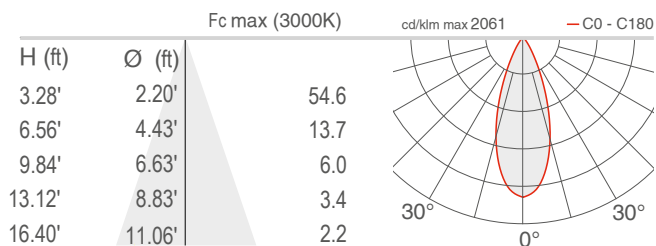

SPOT 2.0 316L

The Spot 2 316L Series are compact spotlights suitable for outdoor, fountain and underwater use. Available in white, blue or RGB models with 3 optic options.

TECHNICAL DATA

Wattage / Input	6W (500mA)
Power Supply	Remote, not included. See page 2.
Construction	Body: AISI 316L Stainless Steel Trim: AISI 316L Stainless Steel Lens: Transparent tempered glass Cable Length: 16.4' standard
CCT	2700K, 3000K, 4000K, 5000K, Blue, RGB
CRI	CRI >80
BUG Rating	B1-U0-G0 (3000K, 10°, 38°) B1-U1-G0 (3000K, 24°)
Delivered Lumens	314 lm (3000K, 500mA, 24°) RGB 198 lm: (R) 73 lm (G) 94 lm (B) 31 lm (500mA, 24°)
Efficacy	52.3 lm/W (3000K, 500mA, 24°) RGB: 33 lm (500mA, 24°)
Optics	10°, 24°, 38°
Finishes	Stainless Steel
Fixture Dimensions	Ø2.7" x 5.3" l
Fixture Weight	2.2 lbs
LED Source	3 Power LEDs
Lumen Maintenance	L90, B10>50,000hrs (Ta 25°C)
Color Consistency	1/4 ANSI BIN
Operating Temp.	-4°F to +113°F
IP Rating	IP68
IK Rating	IK10

Fixture Dimensions

ORDERING INFORMATION

Example: PW20329MAI or PW20329MAI-2. Accessories / Power Supplies ordered separately

PW2032			AI	
Model No.	CCT	Optics	Trim	Cable Length
PW2032	F - 2700K 5 - 3000K 9 - 4000K 0 - 5000K 1 - Blue 6 - RGB	S - 10° M - 24° L - 38°	AI - Stainless Steel	16.4' standard 2 - 32.81' 3 - 49.21' 4 - 65.62'

ACCESSORIES

Installation

PHOTOMETRIC DATA

Note all photometry in 3000K, CRI 80

S - 10°

M - 24°

L - 38°

Job Name/Date: