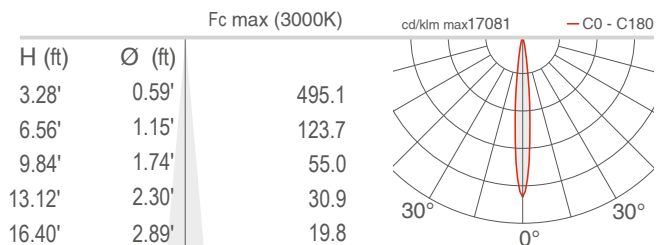

SPOT 2.0 316L

The Spot 2 316L Series are compact spotlights suitable for outdoor, fountain and underwater use. Available in white, blue or RGB models with 3 optic options.

TECHNICAL DATA

Wattage / Input	6W (500mA)
Power Supply	Remote, not included. See page 2.
Construction	Body: AISI 316L Stainless Steel Trim: AISI 316L Stainless Steel Lens: Transparent tempered glass Cable Length: 16.4' standard
CCT	2700K, 3000K, 4000K, 5000K, Blue, RGB
CRI	CRI >80
BUG Rating	B1-U0-G0 (3000K, 10°, 38°) B1-U1-G0 (3000K, 24°)
Delivered Lumens	314 lm (3000K, 500mA, 24°) RGB 198 lm: (R) 73 lm (G) 94 lm (B) 31 lm (500mA, 24°)
Efficacy	52.3 lm/W (3000K, 500mA, 24°) RGB: 33 lm (500mA, 24°)
Optics	10°, 24°, 38°
Finishes	Stainless Steel
Fixture Dimensions	Ø2.7" x 5.3" l
Fixture Weight	2.2 lbs
LED Source	3 Power LEDs
Lumen Maintenance	L90, B10>50,000hrs (Ta 25°C)
Color Consistency	1/4 ANSI BIN
Operating Temp.	-4°F to +113°F
IP Rating	IP68
IK Rating	IK10

Fixture Dimensions

ORDERING INFORMATION

Example: PW20329MAI or PW20329MAI-2. Accessories / Power Supplies ordered separately

PW2032			AI	
Model No.	CCT	Optics	Trim	Cable Length
PW2032	F - 2700K 5 - 3000K 9 - 4000K 0 - 5000K 1 - Blue 6 - RGB	S - 10° M - 24° L - 38°	AI - Stainless Steel	16.4' standard 2 - 32.81' 3 - 49.21' 4 - 65.62'

ACCESSORIES

Installation

PHOTOMETRIC DATA

Note all photometry in 3000K, CRI 80

S - 10°

M - 24°

L - 38°

Job Name/Date: