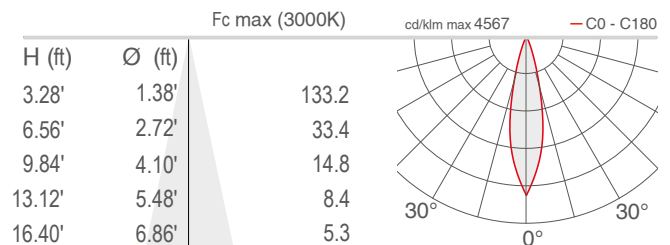

SPOT 2.0 316L

The Spot 2 316L Series are compact spotlights suitable for outdoor, fountain and underwater use. Available in white, blue or RGB models with 3 optic options.

TECHNICAL DATA

Wattage / Input	6W (500mA)
Power Supply	Remote, not included. See page 2.
Construction	Body: AISI 316L Stainless Steel Trim: AISI 316L Stainless Steel Lens: Transparent tempered glass Cable Length: 16.4' standard
CCT	2700K, 3000K, 4000K, 5000K, Blue, RGB
CRI	CRI >80
BUG Rating	B1-U0-G0 (3000K, 10°, 38°) B1-U1-G0 (3000K, 24°)
Delivered Lumens	314 lm (3000K, 500mA, 24°) RGB 198 lm: (R) 73 lm (G) 94 lm (B) 31 lm (500mA, 24°)
Efficacy	52.3 lm/W (3000K, 500mA, 24°) RGB: 33 lm (500mA, 24°)
Optics	10°, 24°, 38°
Finishes	Stainless Steel
Fixture Dimensions	Ø2.7" x 5.3" l
Fixture Weight	2.2 lbs
LED Source	3 Power LEDs
Lumen Maintenance	L90, B10>50,000hrs (Ta 25°C)
Color Consistency	1/4 ANSI BIN
Operating Temp.	-4°F to +113°F
IP Rating	IP68
IK Rating	IK10

Fixture Dimensions

ORDERING INFORMATION

Example: PW20329MAI or PW20329MAI-2. Accessories / Power Supplies ordered separately

PW2032			AI	
Model No.	CCT	Optics	Trim	Cable Length
PW2032	F - 2700K 5 - 3000K 9 - 4000K 0 - 5000K 1 - Blue 6 - RGB	S - 10° M - 24° L - 38°	AI - Stainless Steel	16.4' standard 2 - 32.81' 3 - 49.21' 4 - 65.62'

ACCESSORIES

Installation

PHOTOMETRIC DATA

Note all photometry in 3000K, CRI 80

S - 10°

M - 24°

L - 38°

Job Name/Date: