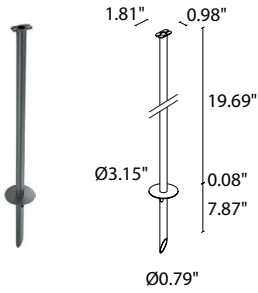

SPOT 2.4

The Spot 2.4 is an outdoor rated compact floodlight. Available in white light with 3 optic options and 2 standard finishes. Not suitable for swimming pools or fountains.

TECHNICAL DATA

Wattage / Input	8W (120VAC)
Power Supply	Integral
Construction	Body/Bracket: Aluminum Alloy Anticorodal 6082 Lens: Transparent, Tempered Extra-Clear Glass Cable Length: 4.9' standard
CCT	2700K, 3000K, 4000K
CRI	>80
BUG Rating	B1-U1-G0 (4000K, 34°)
Delivered Lumens	515 lm (3000K)
Efficacy	64.4 lm/W
Optics	3 Standard (see below)
Finishes	2 Standard, Custom RAL
Fixture Dimensions	Ø 2.36" x 4.88" l x 5.63" h
Fixture Weight	1.54 lbs
LED Source	1 Power High Intensity LED
Lumen Maintenance	L85, B10 >50,000hrs (Ta 25°C)
Color Consistency	3-Step MacAdam
Operating Temp.	-4°F to +113°F
IP Rating	IP66
IK Rating	IK07

Fixture Dimensions

ORDERING INFORMATION

Example: CF2410000090ME. Accessories / Power Supplies ordered separately.

CF24100000			
Model No.	CCT	Optics	Finish
CF24100000	F0 - 2700K 50 - 3000K 90 - 4000K	S - 21° M - 29° L - 58°	H - Anthracite E - White C - Custom RAL (consult factory for "C")

Job Name/Date:

Fixture Type Designation:

ACCESSORIES

Installation

WP100
Ground Spike (10.1")

WP1006E - White
WP1006H - Anthracite
Ground Spike (19.7")

WP1007E - White
WP1007H - Anthracite
Ground Spike (31.5")

WP1004
Fastener Strap

ACCESSORIES

Anti-Glare

WB1001E - White
WB1001H - Anthracite
Standard Snoot

WB1002E - White
WB1002H - Anthracite
Asymmetrical Snoot

Job Name/Date:

Fixture Type Designation:

PHOTOMETRIC DATA