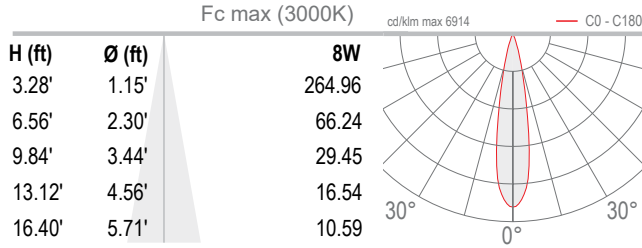

SPOT 2.4

The Spot 2.4 is an outdoor rated compact floodlight. Available in white light with 3 optic options and 2 standard finishes. Not suitable for swimming pools or fountains.

TECHNICAL DATA

Wattage / Input	8W (120VAC)
Power Supply	Integral
Construction	Body/Bracket: Aluminum Alloy Anticorodal 6082 Lens: Transparent, Tempered Extra-Clear Glass Cable Length: 4.9' standard
CCT	2700K, 3000K, 4000K
CRI	>80
BUG Rating	B1-U1-G0 (4000K, 34°)
Delivered Lumens	515 lm (3000K)
Efficacy	64.4 lm/W
Optics	3 Standard (see below)
Finishes	2 Standard, Custom RAL
Fixture Dimensions	Ø 2.36" x 4.88" l x 5.63" h
Fixture Weight	1.54 lbs
LED Source	1 Power High Intensity LED
Lumen Maintenance	L85, B10 >50,000hrs (Ta 25°C)
Color Consistency	3-Step MacAdam
Operating Temp.	-4°F to +113°F
IP Rating	IP66
IK Rating	IK07

Fixture Dimensions

ORDERING INFORMATION

Example: CF2410000090ME. Accessories / Power Supplies ordered separately.

CF24100000			
Model No.	CCT	Optics	Finish
CF24100000	F0 - 2700K 50 - 3000K 90 - 4000K	S - 21° M - 29° L - 58°	H - Anthracite E - White C - Custom RAL (consult factory for "C")

Note all photometry in 3000K

S - 20°

M - 34°

L - 60°

Job Name/Date:

Fixture Type Designation: