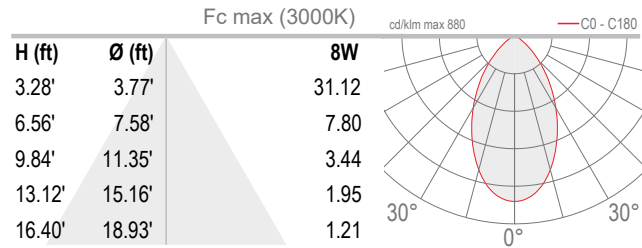

SPOT 2.4

The Spot 2.4 is an outdoor rated compact floodlight. Available in white light with 3 optic options and 2 standard finishes. Not suitable for swimming pools or fountains.

TECHNICAL DATA

Wattage / Input	8W (120VAC)
Power Supply	Integral
Construction	Body/Bracket: Aluminum Alloy Anticorodal 6082 Lens: Transparent, Tempered Extra-Clear Glass Cable Length: 4.9' standard
CCT	2700K, 3000K, 4000K
CRI	>80
BUG Rating	B1-U1-G0 (4000K, 34°)
Delivered Lumens	515 lm (3000K)
Efficacy	64.4 lm/W
Optics	3 Standard (see below)
Finishes	2 Standard, Custom RAL
Fixture Dimensions	Ø 2.36" x 4.88" l x 5.63" h
Fixture Weight	1.54 lbs
LED Source	1 Power High Intensity LED
Lumen Maintenance	L85, B10 >50,000hrs (Ta 25°C)
Color Consistency	3-Step MacAdam
Operating Temp.	-4°F to +113°F
IP Rating	IP66
IK Rating	IK07

Fixture Dimensions

ORDERING INFORMATION

Example: CF2410000090ME. Accessories / Power Supplies ordered separately.

CF24100000			
Model No.	CCT	Optics	Finish
CF24100000	F0 - 2700K 50 - 3000K 90 - 4000K	S - 21° M - 29° L - 58°	H - Anthracite E - White C - Custom RAL (consult factory for "C")

Note all photometry in 3000K

S - 20°

M - 34°

L - 60°

Job Name/Date:

Fixture Type Designation: