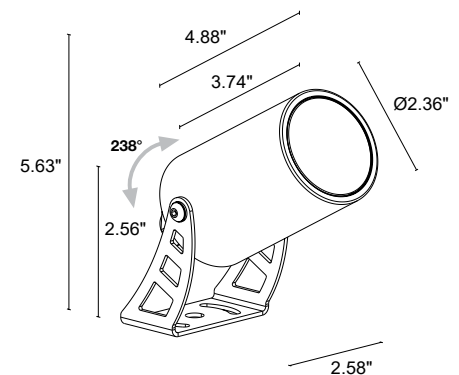

SPOT 2.4

The Spot 2.4 is an outdoor rated compact floodlight. Available in white light with 3 optic options and 2 standard finishes. Not suitable for swimming pools or fountains.

TECHNICAL DATA

Wattage / Input	8W (120VAC)
Power Supply	Integral
Construction	Body/Bracket: Aluminum Alloy Anticorodal 6082 Lens: Transparent, Tempered Extra-Clear Glass Cable Length: 4.9' standard
CCT	2700K, 3000K, 4000K
CRI	>80
BUG Rating	B1-U1-G0 (4000K, 34°)
Delivered Lumens	515 lm (3000K)
Efficacy	64.4 lm/W
Optics	3 Standard (see below)
Finishes	2 Standard, Custom RAL
Fixture Dimensions	Ø 2.36" x 4.88" l x 5.63" h
Fixture Weight	1.54 lbs
LED Source	1 Power High Intensity LED
Lumen Maintenance	L85, B10 >50,000hrs (Ta 25°C)
Color Consistency	3-Step MacAdam
Operating Temp.	-4°F to +113°F
IP Rating	IP66
IK Rating	IK07

Fixture Dimensions

ORDERING INFORMATION

Example: CF2410000090ME. Accessories / Power Supplies ordered separately.

CF24100000			
Model No.	CCT	Optics	Finish
CF24100000	F0 - 2700K 50 - 3000K 90 - 4000K	S - 21° M - 29° L - 58°	H - Anthracite E - White C - Custom RAL (consult factory for "C")

Job Name/Date:

Fixture Type Designation:

ACCESSORIES

Installation

WP100
Ground Spike (10.1")

WP1006E - White
WP1006H - Anthracite
Ground Spike (19.7")

WP1007E - White
WP1007H - Anthracite
Ground Spike (31.5")