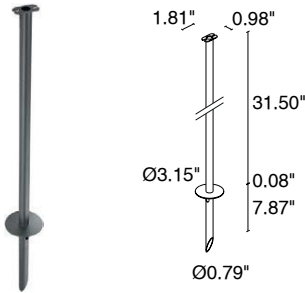

SPOT 2.4

The Spot 2.4 is an outdoor rated compact floodlight. Available in white light with 3 optic options and 2 standard finishes. Not suitable for swimming pools or fountains.

TECHNICAL DATA

Wattage / Input	8W (120VAC)
Power Supply	Integral
Construction	Body/Bracket: Aluminum Alloy Anticorodal 6082 Lens: Transparent, Tempered Extra-Clear Glass Cable Length: 4.9' standard
CCT	2700K, 3000K, 4000K
CRI	>80
BUG Rating	B1-U1-G0 (4000K, 34°)
Delivered Lumens	515 lm (3000K)
Efficacy	64.4 lm/W
Optics	3 Standard (see below)
Finishes	2 Standard, Custom RAL
Fixture Dimensions	Ø 2.36" x 4.88" l x 5.63" h
Fixture Weight	1.54 lbs
LED Source	1 Power High Intensity LED
Lumen Maintenance	L85, B10 >50,000hrs (Ta 25°C)
Color Consistency	3-Step MacAdam
Operating Temp.	-4°F to +113°F
IP Rating	IP66
IK Rating	IK07

Fixture Dimensions

ORDERING INFORMATION

Example: CF2410000090ME. Accessories / Power Supplies ordered separately.

CF24100000			
Model No.	CCT	Optics	Finish
CF24100000	F0 - 2700K 50 - 3000K 90 - 4000K	S - 21° M - 29° L - 58°	H - Anthracite E - White C - Custom RAL (consult factory for "C")

Job Name/Date:

Fixture Type Designation:

ACCESSORIES

Installation

WP100
Ground Spike (10.1")

WP1006E - White
WP1006H - Anthracite
Ground Spike (19.7")

WP1007E - White
WP1007H - Anthracite
Ground Spike (31.5")

WP1004
Fastener Strap

ACCESSORIES

Anti-Glare

WB1001E - White
WB1001H - Anthracite
Standard Snoot

WB1002E - White
WB1002H - Anthracite
Asymmetrical Snoot

Job Name/Date:

Fixture Type Designation:

PHOTOMETRIC DATA