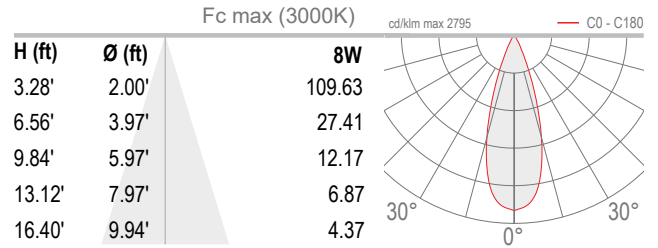

SPOT 2.4

The Spot 2.4 is an outdoor rated compact floodlight. Available in white light with 3 optic options and 2 standard finishes. Not suitable for swimming pools or fountains.

TECHNICAL DATA

Wattage / Input	8W (120VAC)
Power Supply	Integral
Construction	Body/Bracket: Aluminum Alloy Anticorodal 6082 Lens: Transparent, Tempered Extra-Clear Glass Cable Length: 4.9' standard
CCT	2700K, 3000K, 4000K
CRI	>80
BUG Rating	B1-U1-G0 (4000K, 34°)
Delivered Lumens	515 lm (3000K)
Efficacy	64.4 lm/W
Optics	3 Standard (see below)
Finishes	2 Standard, Custom RAL
Fixture Dimensions	Ø 2.36" x 4.88" l x 5.63" h
Fixture Weight	1.54 lbs
LED Source	1 Power High Intensity LED
Lumen Maintenance	L85, B10 >50,000hrs (Ta 25°C)
Color Consistency	3-Step MacAdam
Operating Temp.	-4°F to +113°F
IP Rating	IP66
IK Rating	IK07

Fixture Dimensions

ORDERING INFORMATION

Example: CF2410000090ME. Accessories / Power Supplies ordered separately.

CF24100000			
Model No.	CCT	Optics	Finish
CF24100000	F0 - 2700K 50 - 3000K 90 - 4000K	S - 21° M - 29° L - 58°	H - Anthracite E - White C - Custom RAL (consult factory for "C")

Note all photometry in 3000K

S - 20°

M - 34°

L - 60°

Job Name/Date:

Fixture Type Designation: