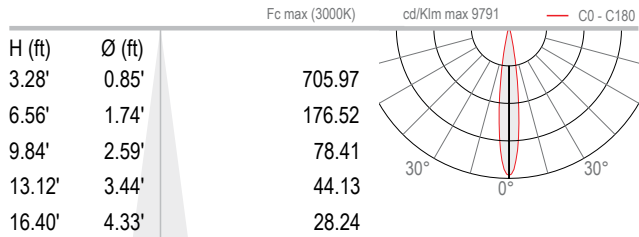

PHOTOMETRIC DATA

Note all photometry in 3000K

S – 15°