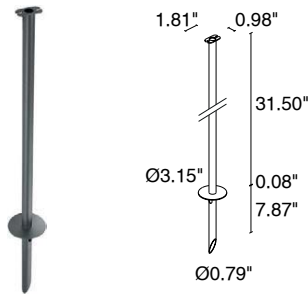

SPOT 3.4

The Spot 3.4 is an surface mounted, outdoor rated, compact floodlight. Available in white light with 3 optic options and 2 standard finishes. Not suitable for swimming pools or fountains.

TECHNICAL DATA

Wattage / Input	15W (120VAC)
Power Supply	Integral
Construction	Body/Bracket: Aluminum Alloy Anticorodal 6082 Lens: Transparent, Tempered Extra-Clear Glass Cable Length: 4.9' standard
CCT	2700K, 3000K, 4000K
CRI	>80
BUG Rating	B1-U1-G0 (4000K, 39°)
Delivered Lumens	1042 lm (3000K, 39°)
Efficacy	69.5 lm/W
Optics	3 Standard (see below)
Finishes	2 Standard, Custom RAL
Fixture Dimensions	Ø 3.31" x 5.87" l x 7.13" h
Fixture Weight	2.65 lbs
LED Source	1 COB LED
Lumen Maintenance	L90, B10 >50,000hrs (Ta 25°C)
Color Consistency	3-Step MacAdam
Operating Temp.	-4°F to +113°F
IP Rating	IP66
IK Rating	IK09

Job Name/Date:

Fixture Type Designation:

ACCESSORIES

Installation

WP0100
Ground Spike (10.1")

WP1006E - White
WP1006H - Anthracite
Ground Spike (19.7")

WP1007E - White
WP1007H - Anthracite
Ground Spike (31.5")

WP1004
Fastener Strap

ACCESSORIES

Anti-Glare

WB8010E - White
WB8010H - Anthracite
Standard Snoot

WB8020E - White
WB8020H - Anthracite
Asymmetrical Snoot

Job Name/Date:

Fixture Type Designation:

PHOTOMETRIC DATA