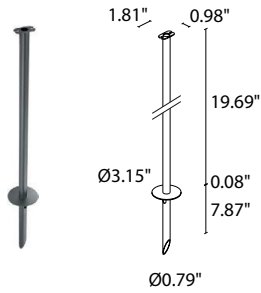

Wattage / Input	15W (120VAC)
Power Supply	Integral
Construction	Body/Bracket: Aluminum Alloy Anticorodal 6082 Lens: Transparent, Tempered Extra-Clear Glass Cable Length: 4.9' standard
CCT	2700K, 3000K, 4000K
CRI	>80
BUG Rating	B1-U1-G0 (4000K, 39°)
Delivered Lumens	1042 lm (3000K, 39°)
Efficacy	69.5 lm/W
Optics	3 Standard (see below)
Finishes	2 Standard, Custom RAL
Fixture Dimensions	Ø 3.31" x 5.87" l x 7.13" h
Fixture Weight	2.65 lbs
LED Source	1 COB LED
Lumen Maintenance	L90, B10 >50,000hrs (Ta 25°C)
Color Consistency	3-Step MacAdam
Operating Temp.	-4°F to +113°F
IP Rating	IP66
IK Rating	IK09

Fixture Dimensions

ORDERING INFORMATION

Example: CF341000090ME. Accessories / Power Supplies ordered separately.

CF34100000			
Model No.	CCT	Optics	Finish
CF34100000	F0 - 2700K 50 - 3000K 90 - 4000K	S - 15° M - 39° L - 55°	H - Anthracite E - White C - Custom RAL <i>(consult factory for "C")</i>

Job Name/Date:

Fixture Type Designation:

ACCESSORIES

Installation

WP0100
Ground Spike (10.1")

WP1006E - White
WP1006H - Anthracite
Ground Spike (19.7")

WP1007E - White
WP1007H - Anthracite
Ground Spike (31.5")

WP1004
Fastener Strap

ACCESSORIES

Anti-Glare

WB8010E - White
WB8010H - Anthracite
Standard Snoot

WB8020E - White
WB8020H - Anthracite
Asymmetrical Snoot

Job Name/Date:

Fixture Type Designation:

PHOTOMETRIC DATA