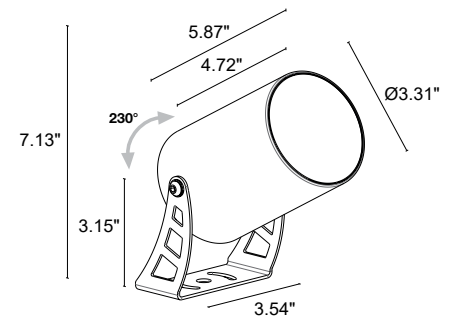

SPOT 3.4

The Spot 3.4 is an surface mounted, outdoor rated, compact floodlight. Available in white light with 3 optic options and 2 standard finishes. Not suitable for swimming pools or fountains.

TECHNICAL DATA

Wattage / Input	15W (120VAC)
Power Supply	Integral
Construction	Body/Bracket: Aluminum Alloy Anticorodal 6082 Lens: Transparent, Tempered Extra-Clear Glass Cable Length: 4.9' standard
CCT	2700K, 3000K, 4000K
CRI	>80
BUG Rating	B1-U1-G0 (4000K, 39°)
Delivered Lumens	1042 lm (3000K, 39°)
Efficacy	69.5 lm/W
Optics	3 Standard (see below)
Finishes	2 Standard, Custom RAL
Fixture Dimensions	Ø 3.31" x 5.87" l x 7.13" h
Fixture Weight	2.65 lbs
LED Source	1 COB LED
Lumen Maintenance	L90, B10 >50,000hrs (Ta 25°C)
Color Consistency	3-Step MacAdam
Operating Temp.	-4°F to +113°F
IP Rating	IP66
IK Rating	IK09

Fixture Dimensions

ORDERING INFORMATION

Example: CF341000090ME. Accessories / Power Supplies ordered separately.

CF34100000			
Model No.	CCT	Optics	Finish
CF34100000	F0 - 2700K 50 - 3000K 90 - 4000K	S - 15° M - 39° L - 55°	H - Anthracite E - White C - Custom RAL <i>(consult factory for "C")</i>