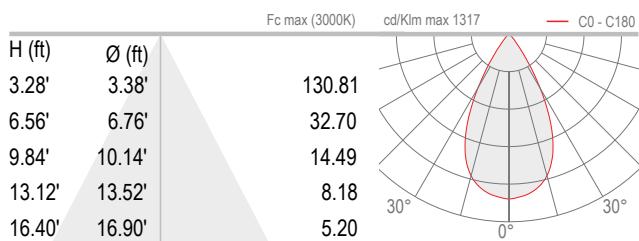

Wattage / Input	15W (120VAC)
Power Supply	Integral
Construction	Body/Bracket: Aluminum Alloy Anticorodal 6082 Lens: Transparent, Tempered Extra-Clear Glass Cable Length: 4.9' standard
CCT	2700K, 3000K, 4000K
CRI	>80
BUG Rating	B1-U1-G0 (4000K, 39°)
Delivered Lumens	1042 lm (3000K, 39°)
Efficacy	69.5 lm/W
Optics	3 Standard (see below)
Finishes	2 Standard, Custom RAL
Fixture Dimensions	Ø 3.31" x 5.87" l x 7.13" h
Fixture Weight	2.65 lbs
LED Source	1 COB LED
Lumen Maintenance	L90, B10 >50,000hrs (Ta 25°C)
Color Consistency	3-Step MacAdam
Operating Temp.	-4°F to +113°F
IP Rating	IP66
IK Rating	IK09

Fixture Dimensions

ORDERING INFORMATION

Example: CF341000090ME. Accessories / Power Supplies ordered separately.

CF34100000			
Model No.	CCT	Optics	Finish
CF34100000	F0 - 2700K 50 - 3000K 90 - 4000K	S - 15° M - 39° L - 55°	H - Anthracite E - White C - Custom RAL <i>(consult factory for "C")</i>

Note all photometry in 3000K

S – 15°

M – 39°

L – 55°

Job Name/Date:

Fixture Type Designation: