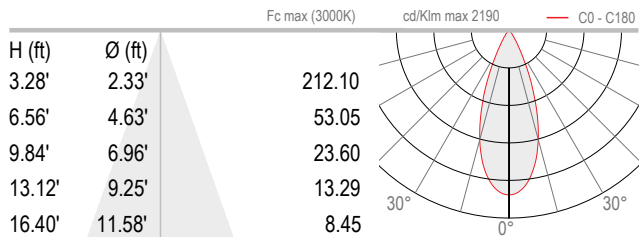

Wattage / Input	15W (120VAC)
Power Supply	Integral
Construction	Body/Bracket: Aluminum Alloy Anticorodal 6082 Lens: Transparent, Tempered Extra-Clear Glass Cable Length: 4.9' standard
CCT	2700K, 3000K, 4000K
CRI	>80
BUG Rating	B1-U1-G0 (4000K, 39°)
Delivered Lumens	1042 lm (3000K, 39°)
Efficacy	69.5 lm/W
Optics	3 Standard (see below)
Finishes	2 Standard, Custom RAL
Fixture Dimensions	Ø 3.31" x 5.87" l x 7.13" h
Fixture Weight	2.65 lbs
LED Source	1 COB LED
Lumen Maintenance	L90, B10 >50,000hrs (Ta 25°C)
Color Consistency	3-Step MacAdam
Operating Temp.	-4°F to +113°F
IP Rating	IP66
IK Rating	IK09

Fixture Dimensions

ORDERING INFORMATION

Example: CF341000090ME. Accessories / Power Supplies ordered separately.

CF34100000			
Model No.	CCT	Optics	Finish
CF34100000	F0 - 2700K 50 - 3000K 90 - 4000K	S - 15° M - 39° L - 55°	H - Anthracite E - White C - Custom RAL <i>(consult factory for "C")</i>

WP1004
Fastener Strap

ACCESSORIES

Anti-Glare

WB8010E - White
WB8010H - Anthracite
Standard Snoot

WB8020E - White
WB8020H - Anthracite
Asymmetrical Snoot

Job Name/Date:

Fixture Type Designation:

PHOTOMETRIC DATA

Note all photometry in 3000K

S – 15°

M – 39°

L – 55°

Job Name/Date:

Fixture Type Designation: