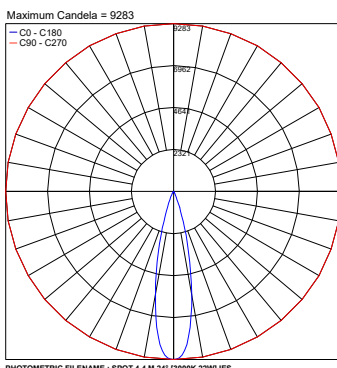

## PHOTOMETRIC DATA

Note all photometry in 3000K

Job Name/Date:

Fixture Type Designation: