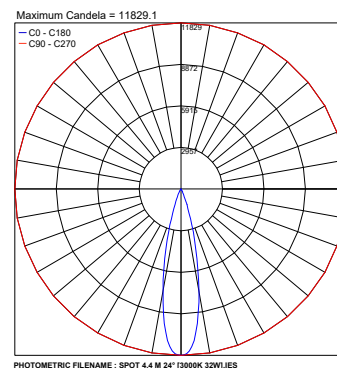

PHOTOMETRIC DATA

Note all photometry in 3000K

Job Name/Date:

Fixture Type Designation: