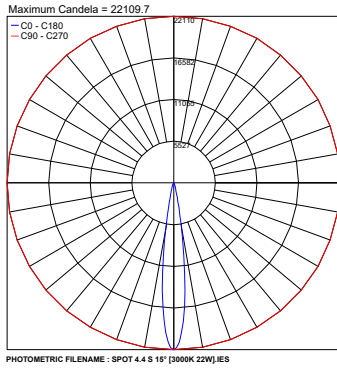

## PHOTOMETRIC DATA

Note all photometry in 3000K

Job Name/Date:

Fixture Type Designation: