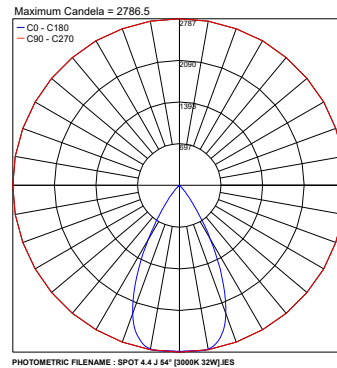

## ACCESSORIES - Anti-Glare

**WB1101E - White**  
**WB1101H - Anthracite**  
 Standard Snoot

**WB1102E - White**  
**WB1102H - Anthracite**  
 Asymmetrical Snoot

Job Name/Date:

Fixture Type Designation:

## PHOTOMETRIC DATA

Note all photometry in 3000K

Job Name/Date:

Fixture Type Designation: