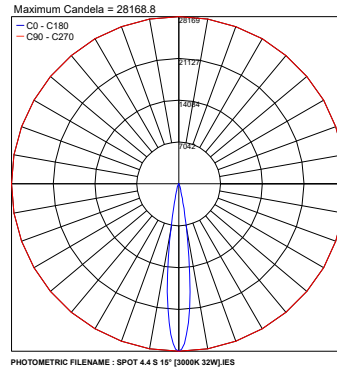

## PHOTOMETRIC DATA

Note all photometry in 3000K

Job Name/Date:

Fixture Type Designation: