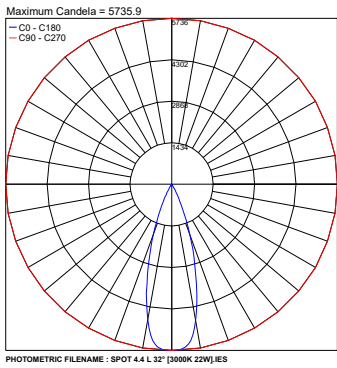

## PHOTOMETRIC DATA

Note all photometry in 3000K

Job Name/Date:

Fixture Type Designation: