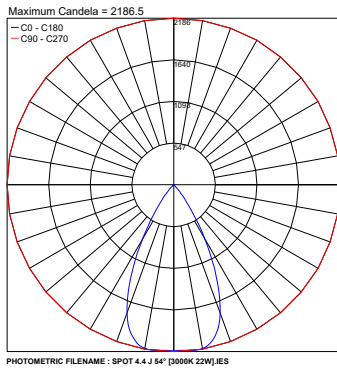

## PHOTOMETRIC DATA

Note all photometry in 3000K

Job Name/Date:

Fixture Type Designation: