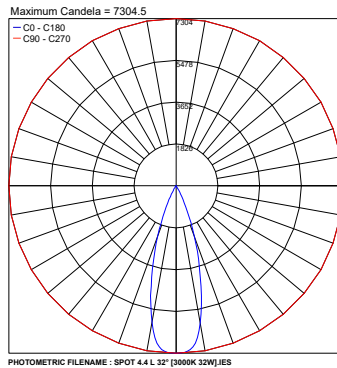

## PHOTOMETRIC DATA

Note all photometry in 3000K

Job Name/Date:

Fixture Type Designation: