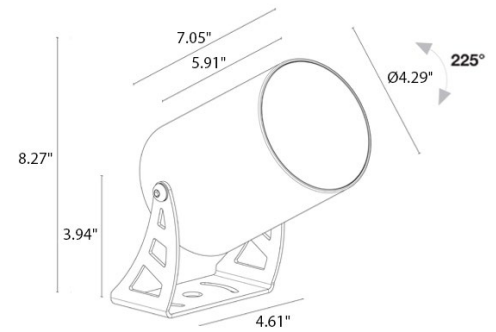

# SPOT 4.4

The Spot 4.4 is a surface mounted, outdoor rated, compact floodlight. Available in white light with 4 optic options and 2 standard finishes. Not suitable for swimming pools or fountains.

## TECHNICAL DATA

<b>Wattage / Input</b>	22W (24VDC)
<b>Power Supply</b>	Remote, not included. See page 2
<b>Construction</b>	Body/Bracket: Anticorodal Aluminum, Aluminum Lens: Transparent, Tempered Extra-Clear Glass Cable Length: 4.9' standard
<b>CCT</b>	2700K, 3000K, 4000K
<b>CRI</b>	80
<b>BUG Rating</b>	B2-U1-G0 (4000K, 24°) Other BUG Ratings available in IES Reports
<b>Delivered Lumens</b>	1923 lm (3000K, 15°, 22W)
<b>Efficacy</b>	87.4 lm/W (3000K, 15°, 22W)
<b>Optics</b>	4 Standard (see below)
<b>Finishes</b>	2 Standard, Custom RAL
<b>Fixture Dimensions</b>	Ø4.29" x 7.05" l x 8.27" h
<b>Fixture Weight</b>	5.51 lbs
<b>LED Source</b>	1 COB LED
<b>Lumen Maintenance</b>	L90, B10 >50,000hrs (Ta 25°C)
<b>Color Consistency</b>	2-Step MacAdam
<b>Operating Temp.</b>	-4°F to +113°F
<b>IP Rating</b>	IP66
<b>IK Rating</b>	IK08

Fixture Dimensions