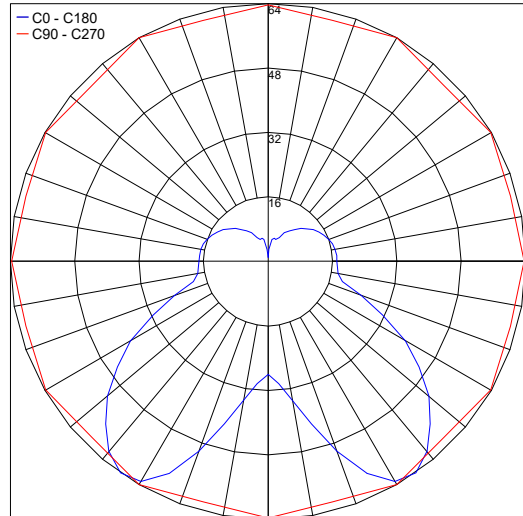

PHOTOMETRIC DATA

Note: All photometric data is 3000K

Maximum Candela = 64.2

PHOTOMETRIC FILENAME : SPRITZ SINGLE LM04.102390.XX.XX.IES

Job Name/Date:

Fixture Type Designation: