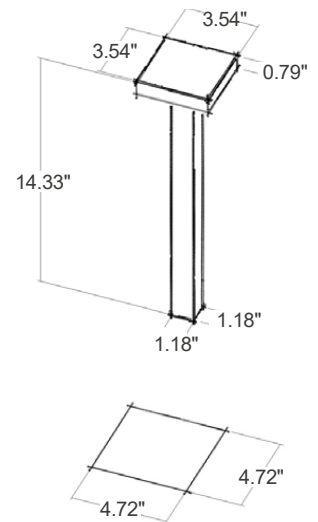

## TECHNICAL DATA

<b>Wattage</b>	2.9W
<b>Power Supply</b>	Integral - Rechargeable using Power Cord Battery Autonomy >7 hours (device on full performance) and >10 hours (on first dimmable level of luminaire)
<b>Construction</b>	Head: Aluminum Stem: Steel (battery inside stem) Lens: Satin Acrylic (PMMA)
<b>Dimming</b>	Touch Dimming to 3 Levels - Integral
<b>CCT</b>	3000K
<b>BUG Rating</b>	B0-U3-G0
<b>Delivered Lumens</b>	360 lm (3000K)
<b>Efficacy</b>	124.1 lm/W
<b>Optics</b>	Diffuse
<b>Finishes</b>	6 Standard, See Below
<b>Fixture Dimensions</b>	Head: 3.54" x 3.54" x 0.79" h Stem: 1.18" x 1.18" x 14.33" h Metal Base: 4.72" x 4.72" x 0.08" h
<b>Color Consistency</b>	<3-Step MacAdam
<b>IP Rating</b>	IP55
<b>Impact Resistance</b>	IK07

Fixture Dimensions