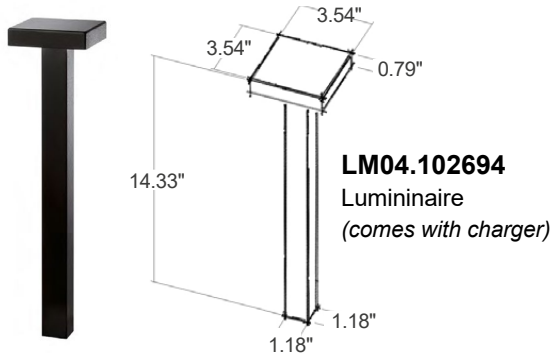

SEPARATE COMPONENTS