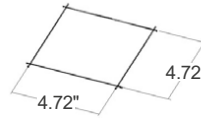

SEPARATE COMPONENTS