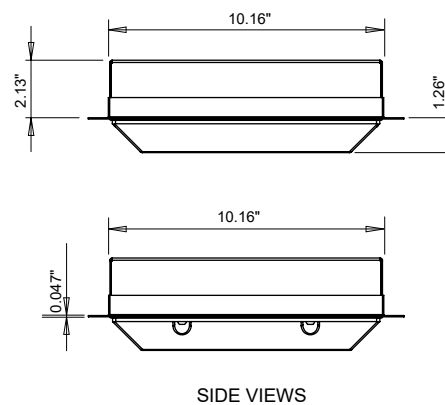

## TECHNICAL DATA

<b>Wattage / Input</b>	18W (120-277VAC)
<b>Power Supply</b>	Integral. Non-dim and 0-10V Dimming
<b>Construction</b>	Body: Zinc Coated Steel Plate Finish: Powder Polyester Finish Lens: 0.12" Opal Polycarbonate Lens Screws: Tamper Resistant Stainless Steel
<b>CCT</b>	3000K, 4000K
<b>CRI</b>	>80
<b>Delivered Lumens</b>	897 lm
<b>Efficacy</b>	49.8 lm/W
<b>Optics</b>	Diffuse
<b>Finishes</b>	Black, White
<b>Fixture Dimensions</b>	See drawings on page 2.
<b>IP Rating</b>	IP65
<b>Impact Rating</b>	IK14

## FIXTURE DIMENSIONS

### Surface Mount Fixture Dimensions

### Semi-Recessed Fixture Dimensions