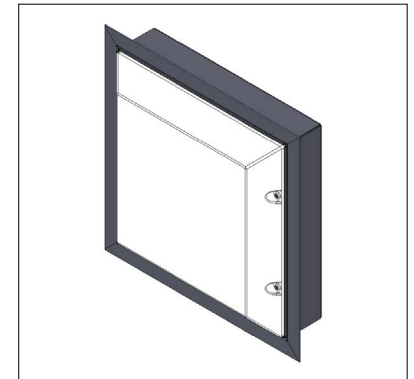

Square is an ADA compliant vandal resistant luminaire offering high performance, strength, and durability for any demanding applications. Available in surface or semi-recessed models. **ADA Compliant.**

Surface Mount

Semi-Recessed Mount

## TECHNICAL DATA

<b>Wattage / Input</b>	18W (120-277VAC)
<b>Power Supply</b>	Integral. Non-dim and 0-10V Dimming
<b>Construction</b>	Body: Zinc Coated Steel Plate Finish: Powder Polyester Finish Lens: 0.12" Opal Polycarbonate Lens Screws: Tamper Resistant Stainless Steel
<b>CCT</b>	3000K, 4000K
<b>CRI</b>	>80
<b>Delivered Lumens</b>	897 lm
<b>Efficacy</b>	49.8 lm/W
<b>Optics</b>	Diffuse
<b>Finishes</b>	Black, White
<b>Fixture Dimensions</b>	See drawings on page 2.
<b>IP Rating</b>	IP65
<b>Impact Rating</b>	IK14