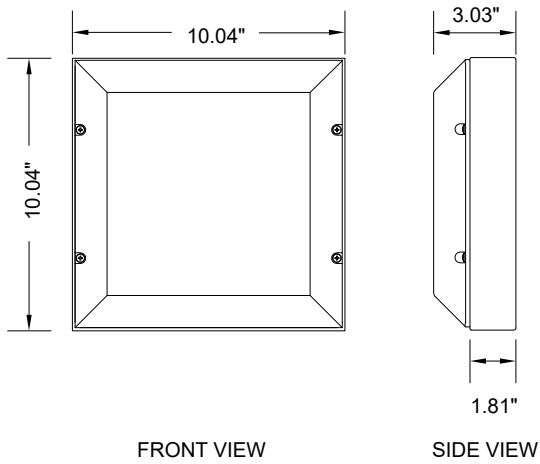

## TECHNICAL DATA

<b>Wattage / Input</b>	18W (120-277VAC)
<b>Power Supply</b>	Integral. Non-dim and 0-10V Dimming
<b>Construction</b>	Body: Zinc Coated Steel Plate Finish: Powder Polyester Finish Lens: 0.12" Opal Polycarbonate Lens Screws: Tamper Resistant Stainless Steel
<b>CCT</b>	3000K, 4000K
<b>CRI</b>	>80
<b>Delivered Lumens</b>	897 lm
<b>Efficacy</b>	49.8 lm/W
<b>Optics</b>	Diffuse
<b>Finishes</b>	Black, White
<b>Fixture Dimensions</b>	See drawings on page 2.
<b>IP Rating</b>	IP65
<b>Impact Rating</b>	IK14

## FIXTURE DIMENSIONS

### Surface Mount Fixture Dimensions