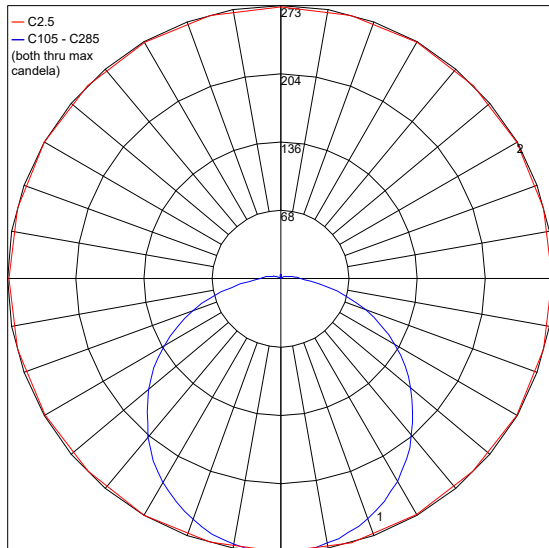

## FIXTURE DIMENSIONS

### Surface Mount Fixture Dimensions

### Semi-Recessed Fixture Dimensions

## PHOTOMETRIC DATA

Maximum Candela = 273

Job Name/Date:

Fixture Type Designation: