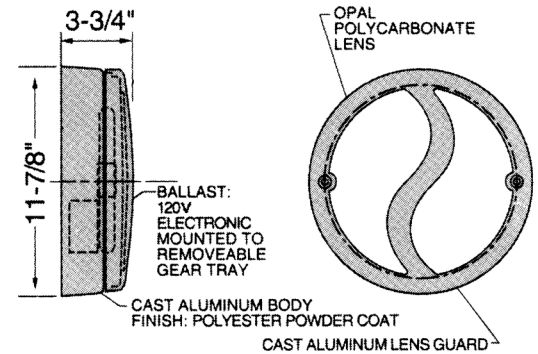

Squiggle is a round wall mounted LED luminaire for indoor or outdoor installation. It is offered in 3 color temperatures and 5 standard finishes.

**MADE IN THE U.S.A.**  
Complies with ADA

## TECHNICAL DATA

<b>Wattage / Input</b>	30W (120-277VAC)
<b>Power Supply</b>	Integral 0-10V Dimming
<b>Construction</b>	Body: Low Copper Alloy Cast Aluminum Lens: UV Stabilized Opal Polycarbonate (0.20" thick)
<b>CCT</b>	3000K, 4000K, 5000K
<b>Finishes</b>	5 Standard, Custom RAL - See Below
<b>Fixture Dimensions</b>	Ø11.88" x 3.75"
<b>IP Rating</b>	IP65

Fixture Dimensions