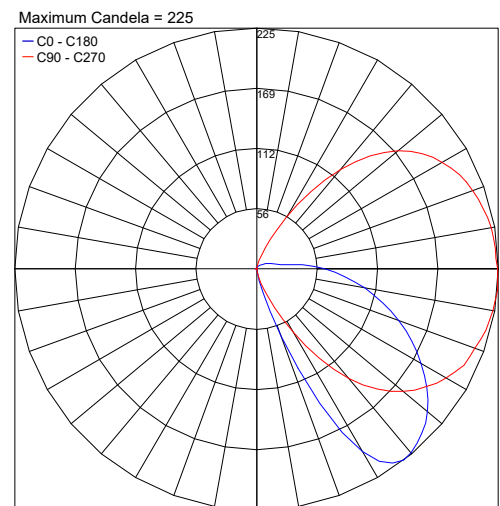

STEP LINEAR 07

Step Linear 07 is a recessed linear steplight for outdoor installation in walls. It is available in 3000K with an asymmetric 120° optic and a textured gray finish.

TECHNICAL DATA

Wattage / Input	10.5W (120VAC)
Power Supply	Integral
Construction	Body/Frame: Die-Cast Copper-Free Aluminum Lens: Tempered, Frosted Glass Cable Length: 1.64'
CCT	3000K
BUG Rating	B0-U2-G1
Delivered Lumens	324 lm (3000K)
Efficacy	30.9 lm/W
Optics	Asymmetric 120°
Finishes	Textured Gray
Fixture Dimensions	2.56" w x 12.20" l x 2.17" h
LED Source	30 x SMD5630 Low Power LEDs
Fixture Weight	3.31 lbs
IP Rating	IP65
IK Rating	IK08

Fixture Dimensions

ORDERING INFORMATION

Example: 502020P

502020P			
Model No.	CCT	Optics	Finish
502020P	3000K	120°	Textured Gray

PHOTOMETRIC DATA

Job Name/Date:

Fixture Type Designation: