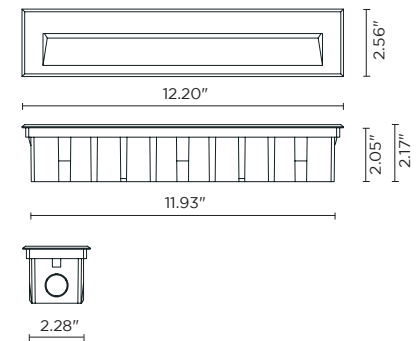

STEP LINEAR 07

Step Linear 07 is a recessed linear steplight for outdoor installation in walls. It is available in 3000K with an asymmetric 120° optic and a textured gray finish.

TECHNICAL DATA

Wattage / Input	10.5W (120VAC)
Power Supply	Integral
Construction	Body/Frame: Die-Cast Copper-Free Aluminum Lens: Tempered, Frosted Glass Cable Length: 1.64'
CCT	3000K
BUG Rating	B0-U2-G1
Delivered Lumens	324 lm (3000K)
Efficacy	30.9 lm/W
Optics	Asymmetric 120°
Finishes	Textured Gray
Fixture Dimensions	2.56" w x 12.20" l x 2.17" h
LED Source	30 x SMD5630 Low Power LEDs
Fixture Weight	3.31 lbs
IP Rating	IP65
IK Rating	IK08

Fixture Dimensions

ORDERING INFORMATION

Example: 502020P

502020P			
Model No.	CCT	Optics	Finish
502020P	3000K	120°	Textured Gray

PHOTOMETRIC DATA

Job Name/Date:

Fixture Type Designation: