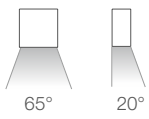

STEP INSIDE 2.8

1. 2W 24VDC
2. **SP2800** **D E** White
   - **SP2800** **D C** Chrome
   - **SP2800** **D S** Satin
   - **SP2800** **D N** Black
   - **SP2800** **D T** Cor-ten
   - **SP2800** **D 4** Light ivory

- **F** - 2700K
- **5** - 3000K
- **9** - 4000K
- **0** - 5000K
- **1** - blue

diffuse

145 lm (3000K)

35 lm (3000K)

1 power LED
1/4 ANSI BIN (white LED color)
50000h L90 B10 (Ta 25°C)

body and cover in aluminum
lens in transparent extra-clear glass

remote power supply required, not included

includes 4.92 ft PVC cable
FROR 2x0.35/0.35 Ø0.14 in

parallel

semi-recessed (wall)

see accessories page

outdoor version: Step Outside 2.6

STEP INSIDE 2.9

1. 2W 24VDC
2. **SP2900** **D E** White
   - **SP2900** **D C** Chrome
   - **SP2900** **D S** Satin
   - **SP2900** **D N** Black
   - **SP2900** **D T** Cor-ten
   - **SP2900** **D 4** Light ivory

- **F** - 2700K
- **5** - 3000K
- **9** - 4000K
- **0** - 5000K
- **1** - blue

diffuse

145 lm (3000K)

35 lm (3000K)

1 power LED
1/4 ANSI BIN (white LED color)
50000h L90 B10 (Ta 25°C)

body and cover in aluminum
lens in transparent extra-clear glass

remote power supply required, not included

includes 4.92 ft PVC cable
FROR 2x0.35/0.35 Ø0.14 in

parallel

semi-recessed (wall)

see accessories page

outdoor version: Step Outside 2.7