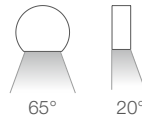

STEP INSIDE 2.8

1. 2W 24VDC
2. **SP2800** **D E** White
   - **SP2800** **D C** Chrome
   - **SP2800** **D S** Satin
   - **SP2800** **D N** Black
   - **SP2800** **D T** Cor-ten
   - **SP2800** **D 4** Light ivory

- **F** - 2700K
- **5** - 3000K
- **9** - 4000K
- **0** - 5000K
- **1** - blue

diffuse

145 lm (3000K)

35 lm (3000K)

1 power LED
1/4 ANSI BIN (white LED color)
50000h L90 B10 (Ta 25°C)

body and cover in aluminum
lens in transparent extra-clear glass

remote power supply required, not included

includes 4.92 ft PVC cable
FROR 2x0.35/0.35 Ø0.14 in

parallel

semi-recessed (wall)

see accessories page

outdoor version: Step Outside 2.6

STEP INSIDE 2.9

1. 2W 24VDC
2. **SP2900** **D E** White
   - **SP2900** **D C** Chrome
   - **SP2900** **D S** Satin
   - **SP2900** **D N** Black
   - **SP2900** **D T** Cor-ten
   - **SP2900** **D 4** Light ivory

- **F** - 2700K
- **5** - 3000K
- **9** - 4000K
- **0** - 5000K
- **1** - blue

diffuse

145 lm (3000K)

35 lm (3000K)

1 power LED
1/4 ANSI BIN (white LED color)
50000h L90 B10 (Ta 25°C)

body and cover in aluminum
lens in transparent extra-clear glass

remote power supply required, not included

includes 4.92 ft PVC cable
FROR 2x0.35/0.35 Ø0.14 in

parallel

semi-recessed (wall)

see accessories page

outdoor version: Step Outside 2.7