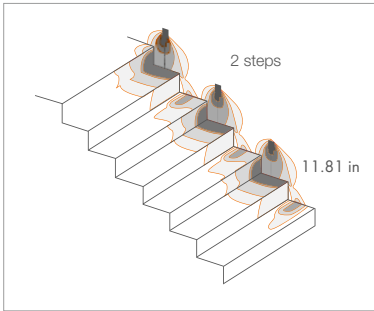

includes 4.92 ft PVC cable  
FROR 2x0.35/0.35 Ø0.14 in

parallel

semi-recessed (wall)

see accessories page

outdoor version: Step Outside 2.7

**POSITIONING  
DIAGRAMS**

**STEP INSIDE 2.2 / 2.3 / 2.8 / 2.9**

**D - Diffuse**