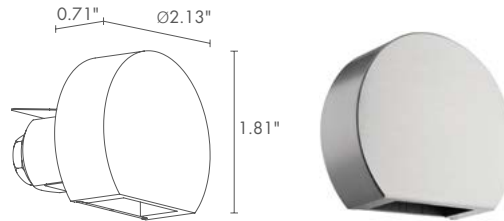

STEP INSIDE 2.8

1. 2W 24VDC
2. **SP2800** **D E** White
   - **SP2800** **D C** Chrome
   - **SP2800** **D S** Satin
   - **SP2800** **D N** Black
   - **SP2800** **D T** Cor-ten
   - **SP2800** **D 4** Light ivory

- **F** - 2700K
- **5** - 3000K
- **9** - 4000K
- **0** - 5000K
- **1** - blue

diffuse

145 lm (3000K)

35 lm (3000K)

1 power LED
1/4 ANSI BIN (white LED color)
50000h L90 B10 (Ta 25°C)

body and cover in aluminum
lens in transparent extra-clear glass

remote power supply required, not included

includes 4.92 ft PVC cable
FROR 2x0.35/0.35 Ø0.14 in

parallel

semi-recessed (wall)

see accessories page

outdoor version: Step Outside 2.6

STEP INSIDE 2.9

1. 2W 24VDC
2. **SP2900** **D E** White
   - **SP2900** **D C** Chrome
   - **SP2900** **D S** Satin
   - **SP2900** **D N** Black
   - **SP2900** **D T** Cor-ten
   - **SP2900** **D 4** Light ivory

- **F** - 2700K
- **5** - 3000K
- **9** - 4000K
- **0** - 5000K
- **1** - blue

diffuse

145 lm (3000K)

35 lm (3000K)

1 power LED
1/4 ANSI BIN (white LED color)
50000h L90 B10 (Ta 25°C)

body and cover in aluminum
lens in transparent extra-clear glass

remote power supply required, not included

includes 4.92 ft PVC cable
FROR 2x0.35/0.35 Ø0.14 in

parallel

semi-recessed (wall)

see accessories page

outdoor version: Step Outside 2.7