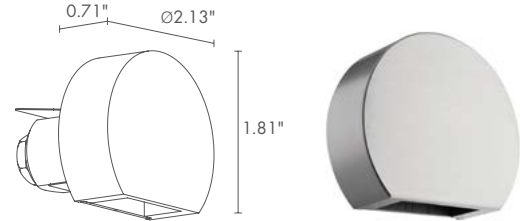

STEP INSIDE 2.3

2W 500mA
SP2312 **D E** White
SP2312 **D C** Chrome
SP2312 **D S** Satin
SP2312 **D N** Black
SP2312 **D T** Cor-ten
SP2312 **D 4** Light ivory

F - 2700K
5 - 3000K
9 - 4000K
0 - 5000K
1 - blue

diffuse

145 lm (3000K, 500mA)

35 lm (3000K, 500mA)

1 power LED
1/4 ANSI BIN (white LED color)
50000h L90 B10 (Ta 25°C)

body and cover in aluminum
lens in transparent extra-clear glass

remote power supply required, not included

includes 4.92 ft PVC cable
FROR 2x0.35/0.35 Ø0.14 in

series

semi-recessed (wall)

see accessories page

outdoor version: Step Outside 2.1