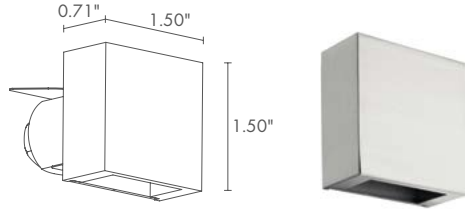

STEP INSIDE 2.8

1. 2W 24VDC
2. **SP2800** **D E** White
   - **SP2800** **D C** Chrome
   - **SP2800** **D S** Satin
   - **SP2800** **D N** Black
   - **SP2800** **D T** Cor-ten
   - **SP2800** **D 4** Light ivory

- **F** - 2700K
- **5** - 3000K
- **9** - 4000K
- **0** - 5000K
- **1** - blue

diffuse

145 lm (3000K)

35 lm (3000K)

1 power LED
1/4 ANSI BIN (white LED color)
50000h L90 B10 (Ta 25°C)

body and cover in aluminum
lens in transparent extra-clear glass

remote power supply required, not included

includes 4.92 ft PVC cable
FROR 2x0.35/0.35 Ø0.14 in

parallel

semi-recessed (wall)

see accessories page

outdoor version: Step Outside 2.6