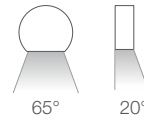

STEP INSIDE 2.3