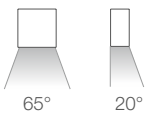

STEP INSIDE 2.2