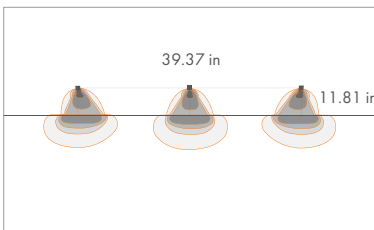

includes 4.92 ft PVC cable  
FROR 2x0.35/0.35 Ø0.14 in

parallel

semi-recessed (wall)

see accessories page

outdoor version: Step Outside 2.7

**POSITIONING  
DIAGRAMS**

**STEP INSIDE 2.2 / 2.3 / 2.8 / 2.9**

**D - Diffuse**