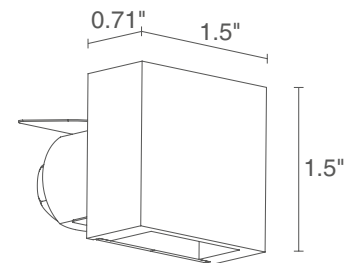

TECHNICAL DATA

Wattage / Input	2W (24VDC)
Power Supply	Remote, not included. See page 2.
Construction	Body: Aluminum Lens: Transparent Extra Clear Glass Cable Length: 4.92' standard
CCT	2700K, 3000K, 4000K, 5000K, Blue
CRI	>80
Delivered Lumens	35 lm (3000K, 500mA)
Efficacy	17.5 lm/W
Optics	Diffuse
Finishes	White, Black, Cor-ten, Custom RAL (see below)
Cut-Out Dimensions	Ø1.18"
Fixture Dimensions	1.5" l x 0.71" w x 1.5" h
Fixture Weight	0.40 lbs
LED Source	1 Power LED
Lumen Maintenance	L90, B10 >50,000hrs (Ta 25°C)
Color Consistency	1/4 ANSI BIN
Operating Temp.	-4°F to +113°F
IP Rating	IP54
Impact Rating	IK03
JA8	Exempt

Wall Cut-Out: Ø1.18"
Fixture Dimensions
1.5" l x 0.71" w x 1.5" h

ORDERING INFORMATION

Example: SP26009DN or SP26009DN-2. Accessories / Power Supplies ordered separately.

SP2600		D		
Model No.	CCT	Optics	Finish	Cable Length
SP2600	F - 2700K 5 - 3000K 9 - 4000K 0 - 5000K 1 - Blue	D - Diffuse	E - White N - Black T - Cor-ten C - Custom RAL (consult factory for "C")	4.92' standard 1 - 16.40' 2 - 32.81' 3 - 49.21' 4 - 65.62'