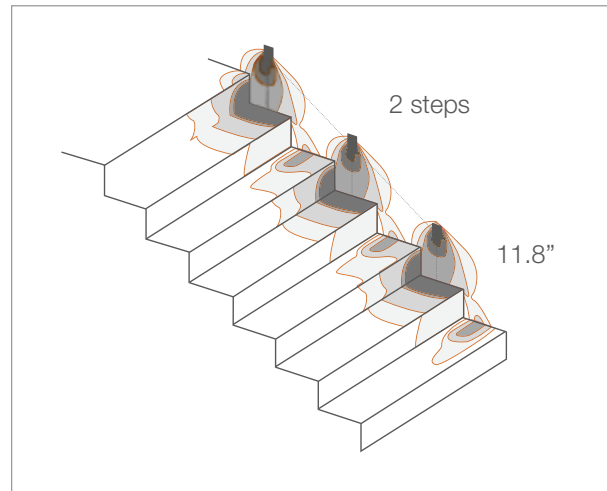

STEP OUTSIDE 2.6

PHOTOMETRIC DATA

Note all Photometry is 3000K

Job Name/Date:

Fixture Type Designation: