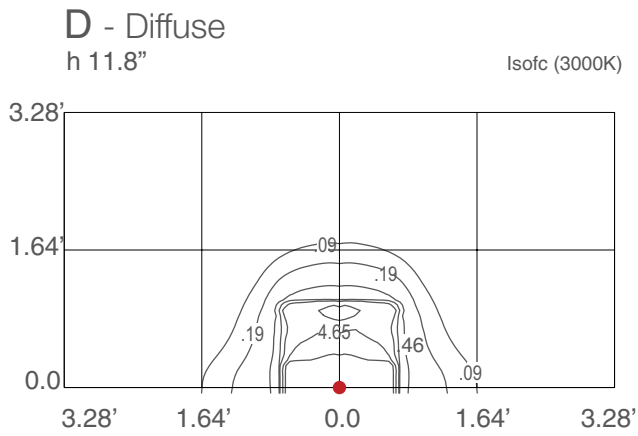

TECHNICAL DATA

Wattage / Input	2W (24VDC)
Power Supply	Remote, not included. See page 2.
Construction	Body: Aluminum Lens: Transparent Extra Clear Glass Cable Length: 4.92' standard
CCT	2700K, 3000K, 4000K, 5000K, Blue
CRI	>80
Delivered Lumens	35 lm (3000K, 500mA)
Efficacy	17.5 lm/W
Optics	Diffuse
Finishes	White, Black, Cor-ten, Custom RAL (see below)
Cut-Out Dimensions	Ø1.18"
Fixture Dimensions	1.5" l x 0.71" w x 1.5" h
Fixture Weight	0.40 lbs
LED Source	1 Power LED
Lumen Maintenance	L90, B10 >50,000hrs (Ta 25°C)
Color Consistency	1/4 ANSI BIN
Operating Temp.	-4°F to +113°F
IP Rating	IP54
Impact Rating	IK03
JA8	Exempt

Wall Cut-Out: Ø1.18"
Fixture Dimensions
1.5" l x 0.71" w x 1.5" h

ORDERING INFORMATION

Example: SP26009DN or SP26009DN-2. Accessories / Power Supplies ordered separately.

SP2600		D		
Model No.	CCT	Optics	Finish	Cable Length
SP2600	F - 2700K 5 - 3000K 9 - 4000K 0 - 5000K 1 - Blue	D - Diffuse	E - White N - Black T - Cor-ten C - Custom RAL (consult factory for "C")	4.92' standard 1 - 16.40' 2 - 32.81' 3 - 49.21' 4 - 65.62'

PHOTOMETRIC DATA

Note all Photometry is 3000K

Job Name/Date:

Fixture Type Designation: