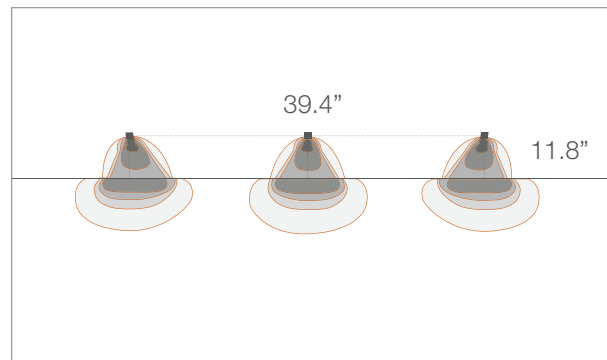

TECHNICAL DATA

Wattage / Input	2W (24VDC)
Power Supply	Remote, not included. See page 2.
Construction	Body: Aluminum Lens: Transparent Extra Clear Glass Cable Length: 4.92' standard
CCT	2700K, 3000K, 4000K, 5000K, Blue
CRI	>80
Delivered Lumens	35 lm (3000K, 500mA)
Efficacy	17.5 lm/W
Optics	Diffuse
Finishes	White, Black, Cor-ten, Custom RAL (see below)
Cut-Out Dimensions	Ø1.18"
Fixture Dimensions	1.5" l x 0.71" w x 1.5" h
Fixture Weight	0.40 lbs
LED Source	1 Power LED
Lumen Maintenance	L90, B10 >50,000hrs (Ta 25°C)
Color Consistency	1/4 ANSI BIN
Operating Temp.	-4°F to +113°F
IP Rating	IP54
Impact Rating	IK03
JA8	Exempt

Wall Cut-Out: Ø1.18"
Fixture Dimensions
1.5" l x 0.71" w x 1.5" h

ORDERING INFORMATION

Example: SP26009DN or SP26009DN-2. Accessories / Power Supplies ordered separately.

SP2600		D		
Model No.	CCT	Optics	Finish	Cable Length
SP2600	F - 2700K 5 - 3000K 9 - 4000K 0 - 5000K 1 - Blue	D - Diffuse	E - White N - Black T - Cor-ten C - Custom RAL (consult factory for "C")	4.92' standard 1 - 16.40' 2 - 32.81' 3 - 49.21' 4 - 65.62'

For other power supply options consult factory.

ACCESSORIES

Installation

WC0202
Outer Casing

PPMP02674
Core Drilled
Application Sleeve

Job Name/Date:

Fixture Type Designation:

STEP OUTSIDE 2.6

PHOTOMETRIC DATA

Note all Photometry is 3000K

Job Name/Date:

Fixture Type Designation: