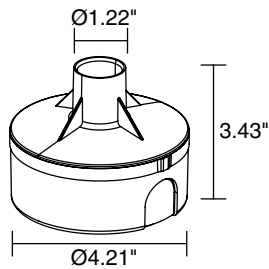

TECHNICAL DATA

Wattage / Input	2W (24VDC)
Power Supply	Remote, not included. See page 2.
Construction	Body: Aluminum Lens: Transparent Extra Clear Glass Cable Length: 4.92' standard
CCT	2700K, 3000K, 4000K, 5000K, Blue
CRI	>80
Delivered Lumens	35 lm (3000K, 500mA)
Efficacy	17.5 lm/W
Optics	Diffuse
Finishes	White, Black, Cor-ten, Custom RAL (see below)
Cut-Out Dimensions	Ø1.18"
Fixture Dimensions	1.5" l x 0.71" w x 1.5" h
Fixture Weight	0.40 lbs
LED Source	1 Power LED
Lumen Maintenance	L90, B10 >50,000hrs (Ta 25°C)
Color Consistency	1/4 ANSI BIN
Operating Temp.	-4°F to +113°F
IP Rating	IP54
Impact Rating	IK03
JA8	Exempt

Wall Cut-Out: Ø1.18"
Fixture Dimensions
1.5" l x 0.71" w x 1.5" h

ORDERING INFORMATION

Example: SP26009DN or SP26009DN-2. Accessories / Power Supplies ordered separately.

SP2600		D		
Model No.	CCT	Optics	Finish	Cable Length
SP2600	F - 2700K 5 - 3000K 9 - 4000K 0 - 5000K 1 - Blue	D - Diffuse	E - White N - Black T - Cor-ten C - Custom RAL (consult factory for "C")	4.92' standard 1 - 16.40' 2 - 32.81' 3 - 49.21' 4 - 65.62'

Job Name/Date:

Fixture Type Designation:

SUGGESTED POWER SUPPLIES

24VDC

Part Number	Description	Input/Output	# of Fixtures
PPLT00275	Non-Dim	120-277VAC to 24VDC, 12W, Class 2, IP66	1-4
PPLT00632	0-10V Dimming (Dim to Off)	120-277VAC to 24VDC, 12W, Class 2	1-4
PPLT00056	Non-Dim	120-277VAC to 24VDC, 26W, Class 2, IP66	1-10
PPLT00157	Non-Dim	120VAC to 24VDC, 60W, Class 2	1-24
PPLT00599	ELV / TRIAC & 0-10V Dimming (100 to 0%)	120-277VAC to 24VDC, 96W, Class 2	1-38
PPLT00158	Non-Dim	120VAC to 24VDC, 100W, Class 2	1-40
PPLT00543	0-10V Dimming to 15% (-40°C / -40°F cold weather start)	120-277VAC to 24VDC, 100W, Class 2	5-40

For other power supply options consult factory.

ACCESSORIES

Installation

WC0202
Outer Casing

PPMP02674
Core Drilled
Application Sleeve

Job Name/Date:

Fixture Type Designation:

STEP OUTSIDE 2.6