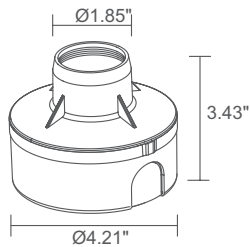

SUGGESTED POWER SUPPLIES

500mA

Part Number	Description	Input/Output	# of Fixtures
PPLT00497	Phase Dim (120V only)	120VAC to 500mA, 12W, Class 2	2-6
PPLT00465-P	0-10V Dimming to 1.0%	120-277VAC to 500mA, 20W, Class 2	1-10
PPLT00309-P	0-10V Dimming to 0.1%	120-277VAC to 500mA, 50W, Class 2	1-16
PPLT00467-P	0-10V Dimming to 1.0%	120-277VAC to 500mA, 50W, Class 2	1-16

For other power supply options consult factory.

ACCESSORIES

Installation

WC1501

Outer Casing

Job Name/Date:

Fixture Type Designation: