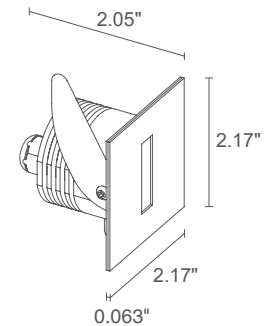

TECHNICAL DATA

Wattage / Input	2W (500mA)
Power Supply	Remote, not included. See page 2.
Construction	Body: Aluminum Trim: Stainless Steel Lens: Transparent Plexiglass Cable Length: 4.92' standard
CCT	2700K, 3000K, 4000K, 5000K, Blue
CRI	>80
Delivered Lumens	25 lm (3000K, 500mA)
Efficacy	12.5 lm/W
Optics	Asymmetric
Finishes	White, Black, Cor-ten, Satin, Custom RAL (see below)
Cut-Out Dimensions	Ø1.77"
Fixture Dimensions	2.05" l x 2.17" w x 2.17" h
Fixture Weight	0.53 lbs
LED Source	1 Power LED
Lumen Maintenance	L90,B10 >50,000hrs (Ta 25°C)
Color Consistency	1/4 ANSI BIN
Operating Temp.	-4°F to +113°F
IP Rating	IP65
Impact Rating	—
JA8	Exempt

Wall Cut-Out: Ø1.77"
Fixture Dimensions
2.05" l x 2.17" w x 2.17" h

ORDERING INFORMATION

Example: SP63129AAE or SP63129AAE-2. Accessories / Power Supplies ordered separately.

SP6312		A		
Model No.	CCT	Optics	Finish	Cable Length
SP6312	F - 2700K 5 - 3000K 9 - 4000K 0 - 5000K 1 - Blue	A - Asymmetric	AE - White AN - Black AT - Cor-ten AS - Satin C - Custom RAL Number Only (consult factory for "C")	4.92' standard 1 - 16.40' 2 - 32.81' 3 - 49.21' 4 - 65.62'