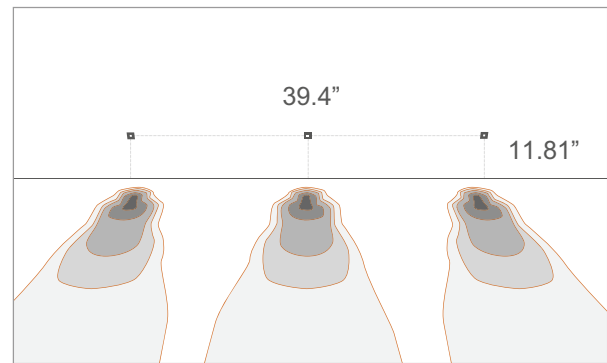

TECHNICAL DATA

Wattage / Input	2W (500mA)
Power Supply	Remote, not included. See page 2.
Construction	Body: Aluminum Trim: Stainless Steel Lens: Transparent Plexiglass Cable Length: 4.92' standard
CCT	2700K, 3000K, 4000K, 5000K, Blue
CRI	>80
Delivered Lumens	25 lm (3000K, 500mA)
Efficacy	12.5 lm/W
Optics	Asymmetric
Finishes	White, Black, Cor-ten, Satin, Custom RAL (see below)
Cut-Out Dimensions	Ø1.77"
Fixture Dimensions	2.05" l x 2.17" w x 2.17" h
Fixture Weight	0.53 lbs
LED Source	1 Power LED
Lumen Maintenance	L90,B10 >50,000hrs (Ta 25°C)
Color Consistency	1/4 ANSI BIN
Operating Temp.	-4°F to +113°F
IP Rating	IP65
Impact Rating	—
JA8	Exempt

Wall Cut-Out: Ø1.77"
Fixture Dimensions
2.05" l x 2.17" w x 2.17" h

ORDERING INFORMATION

Example: SP63129AAE or SP63129AAE-2. Accessories / Power Supplies ordered separately.

SP6312		A		
Model No.	CCT	Optics	Finish	Cable Length
SP6312	F - 2700K 5 - 3000K 9 - 4000K 0 - 5000K 1 - Blue	A - Asymmetric	AE - White AN - Black AT - Cor-ten AS - Satin C - Custom RAL Number Only (consult factory for "C")	4.92' standard 1 - 16.40' 2 - 32.81' 3 - 49.21' 4 - 65.62'

PHOTOMETRIC DATA

Note all Photometry is 3000K

A - Asymmetrical

h 11.81"

Isofc (3000K)

Job Name/Date:

Fixture Type Designation: