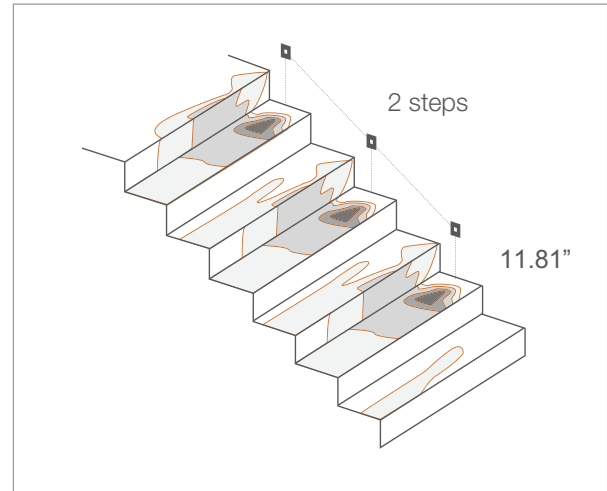

STEP OUTSIDE 6.3

PHOTOMETRIC DATA

Note all Photometry is 3000K

A - Asymmetrical

h 11.81"

Isofc (3000K)

Job Name/Date:

Fixture Type Designation: