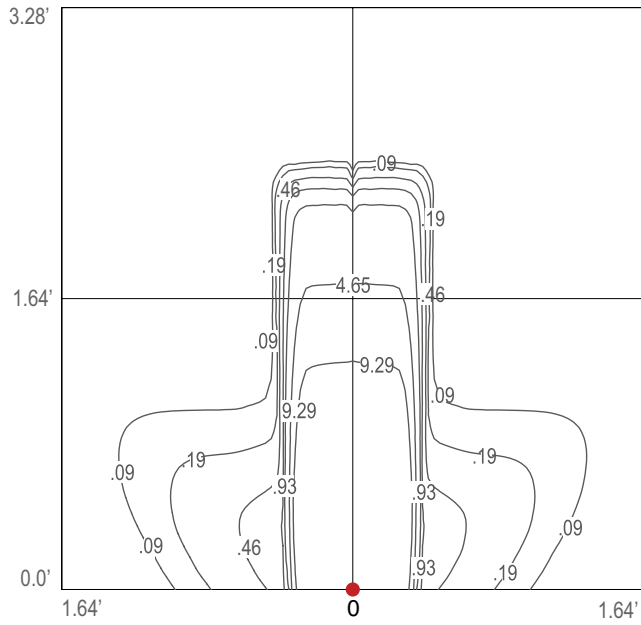

TECHNICAL DATA

Wattage / Input	2W (500mA)
Power Supply	Remote, not included. See page 2.
Construction	Body: Aluminum Trim: Stainless Steel Lens: Transparent Plexiglass Cable Length: 4.92' standard
CCT	2700K, 3000K, 4000K, 5000K, Blue
CRI	>80
Delivered Lumens	25 lm (3000K, 500mA)
Efficacy	12.5 lm/W
Optics	Asymmetric
Finishes	White, Black, Cor-ten, Satin, Custom RAL (see below)
Cut-Out Dimensions	Ø1.77"
Fixture Dimensions	2.05" l x 2.17" w x 2.17" h
Fixture Weight	0.53 lbs
LED Source	1 Power LED
Lumen Maintenance	L90,B10 >50,000hrs (Ta 25°C)
Color Consistency	1/4 ANSI BIN
Operating Temp.	-4°F to +113°F
IP Rating	IP65
Impact Rating	—
JA8	Exempt

Wall Cut-Out: Ø1.77"
Fixture Dimensions
2.05" l x 2.17" w x 2.17" h

ORDERING INFORMATION

Example: SP63129AAE or SP63129AAE-2. Accessories / Power Supplies ordered separately.

SP6312		A		
Model No.	CCT	Optics	Finish	Cable Length
SP6312	F - 2700K 5 - 3000K 9 - 4000K 0 - 5000K 1 - Blue	A - Asymmetric	AE - White AN - Black AT - Cor-ten AS - Satin C - Custom RAL Number Only (consult factory for "C")	4.92' standard 1 - 16.40' 2 - 32.81' 3 - 49.21' 4 - 65.62'

PHOTOMETRIC DATA

Note all Photometry is 3000K

A - Asymmetrical

h 11.81"

Isofc (3000K)

Job Name/Date:

Fixture Type Designation: