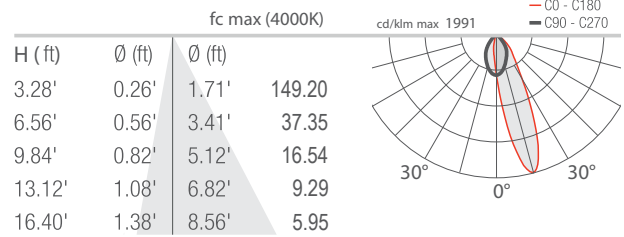

TECHNICAL DATA

Wattage / Input	39W (24VDC)
Power Supply	Remote, not included. See page 2.
Construction	Body: Aluminum Alloy EN AB 47100 Trim: AISI 316L Stainless Steel Lens: Extra-clear Tempered Glass
CCT	RGBW (W = 4000K)
CRI	>80 (W)
BUG Rating	B2-U1-G0 (S, X) B2-U0-G0 (M) B1-U1-G0 (L, W) B1-U0-G0 (H)
Delivered Lumens	1216 lm: (R) 209 lm, (G) 380 lm, (B) 123 lm, (W) 504 lm (W, 4000K, 33°)
Efficacy	31 lm/W
Optics	6 Standard (see below)
Finishes	Micro-Blasted Stainless Steel
Fixture Dimensions	Ø11.42" x 5.43" h
Aperture	Ø7.13"
Fixture Weight	11.02 lbs
LED Source	4 RGBW Power LED groups
Lumen Maintenance	L85,B10>50,000hrs (Ta 25°C)
Color Consistency	-
Operating Temp.	-4°F to +113°F
IP Rating	IP69, IP68 with purpose-built outer casing
IK Rating	IK10

Fixture Dimensions

ORDERING INFORMATION

Example: CS50007MH. Accessories / Power Supply ordered separately.

CS1010	7		H
Model No.	CCT	Optics	Finish / Dimming
CS5000	7 - RGBW	S - 24° W - 32° x 61° M - 33° X - 66°x11° tiltable L - 60° H - Wall Washer	H - Stainless Steel

WE0201
Magnet for 66°x11° optics

ACCESSORIES

Anti-Glare

WH0610
Honeycomb Louvre
*Not available for 66°x11°
and wall washer optics*

Job Name/Date:

Fixture Type Designation:

PHOTOMETRIC DATA

Note all Photometry is CRI 80, 4000K

S - 24°

M - 33°

L - 60°

W - 32°x61°

X - 66°x11° adjustable

H - Wallwasher

Job Name/Date:

Fixture Type Designation: