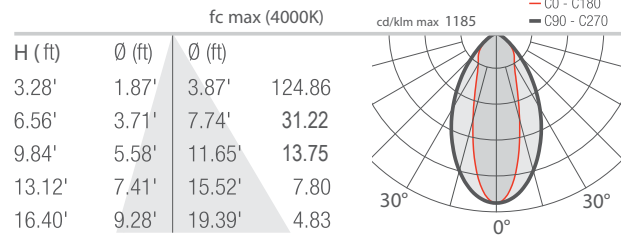

TECHNICAL DATA

Wattage / Input	39W (24VDC)
Power Supply	Remote, not included. See page 2.
Construction	Body: Aluminum Alloy EN AB 47100 Trim: AISI 316L Stainless Steel Lens: Extra-clear Tempered Glass
CCT	RGBW (W = 4000K)
CRI	>80 (W)
BUG Rating	B2-U1-G0 (S, X) B2-U0-G0 (M) B1-U1-G0 (L, W) B1-U0-G0 (H)
Delivered Lumens	1216 lm: (R) 209 lm, (G) 380 lm, (B) 123 lm, (W) 504 lm (W, 4000K, 33°)
Efficacy	31 lm/W
Optics	6 Standard (see below)
Finishes	Micro-Blasted Stainless Steel
Fixture Dimensions	Ø11.42" x 5.43" h
Aperture	Ø7.13"
Fixture Weight	11.02 lbs
LED Source	4 RGBW Power LED groups
Lumen Maintenance	L85,B10>50,000hrs (Ta 25°C)
Color Consistency	-
Operating Temp.	-4°F to +113°F
IP Rating	IP69, IP68 with purpose-built outer casing
IK Rating	IK10

Fixture Dimensions

ORDERING INFORMATION

Example: CS50007MH. Accessories / Power Supply ordered separately.

CS1010	7		H
Model No.	CCT	Optics	Finish / Dimming
CS5000	7 - RGBW	S - 24° W - 32° x 61° M - 33° X - 66°x11° tiltable L - 60° H - Wall Washer	H - Stainless Steel

WE0201
Magnet for 66°x11° optics

ACCESSORIES

Anti-Glare

WH0610
Honeycomb Louvre
*Not available for 66°x11°
and wall washer optics*

Job Name/Date:

Fixture Type Designation:

PHOTOMETRIC DATA

Note all Photometry is CRI 80, 4000K

S - 24°

M - 33°

L - 60°

W - 32°x61°

X - 66°x11° adjustable

H - Wallwasher

Job Name/Date:

Fixture Type Designation: