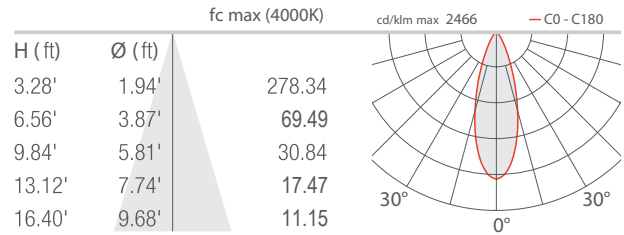

TECHNICAL DATA

Wattage / Input	39W (24VDC)
Power Supply	Remote, not included. See page 2.
Construction	Body: Aluminum Alloy EN AB 47100 Trim: AISI 316L Stainless Steel Lens: Extra-clear Tempered Glass
CCT	RGBW (W = 4000K)
CRI	>80 (W)
BUG Rating	B2-U1-G0 (S, X) B2-U0-G0 (M) B1-U1-G0 (L, W) B1-U0-G0 (H)
Delivered Lumens	1216 lm: (R) 209 lm, (G) 380 lm, (B) 123 lm, (W) 504 lm (W, 4000K, 33°)
Efficacy	31 lm/W
Optics	6 Standard (see below)
Finishes	Micro-Blasted Stainless Steel
Fixture Dimensions	Ø11.42" x 5.43" h
Aperture	Ø7.13"
Fixture Weight	11.02 lbs
LED Source	4 RGBW Power LED groups
Lumen Maintenance	L85,B10>50,000hrs (Ta 25°C)
Color Consistency	-
Operating Temp.	-4°F to +113°F
IP Rating	IP69, IP68 with purpose-built outer casing
IK Rating	IK10

Fixture Dimensions

ORDERING INFORMATION

Example: CS50007MH. Accessories / Power Supply ordered separately.

CS1010	7		H
Model No.	CCT	Optics	Finish / Dimming
CS5000	7 - RGBW	S - 24° W - 32° x 61° M - 33° X - 66°x11° tiltable L - 60° H - Wall Washer	H - Stainless Steel

WE0201
Magnet for 66°x11° optics

ACCESSORIES

Anti-Glare

WH0610
Honeycomb Louvre
*Not available for 66°x11°
and wall washer optics*

Job Name/Date:

Fixture Type Designation:

PHOTOMETRIC DATA

Note all Photometry is CRI 80, 4000K

S - 24°

M - 33°

L - 60°

W - 32°x61°

X - 66°x11° adjustable

H - Wallwasher

Job Name/Date:

Fixture Type Designation: