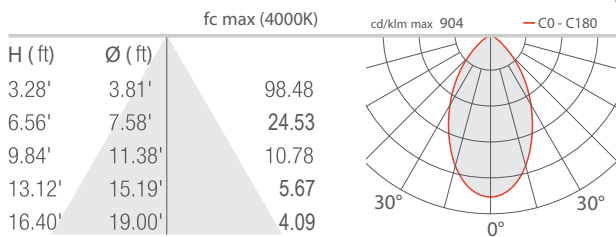

TECHNICAL DATA

Wattage / Input	39W (24VDC)
Power Supply	Remote, not included. See page 2.
Construction	Body: Aluminum Alloy EN AB 47100 Trim: AISI 316L Stainless Steel Lens: Extra-clear Tempered Glass
CCT	RGBW (W = 4000K)
CRI	>80 (W)
BUG Rating	B2-U1-G0 (S, X) B2-U0-G0 (M) B1-U1-G0 (L, W) B1-U0-G0 (H)
Delivered Lumens	1216 lm: (R) 209 lm, (G) 380 lm, (B) 123 lm, (W) 504 lm (W, 4000K, 33°)
Efficacy	31 lm/W
Optics	6 Standard (see below)
Finishes	Micro-Blasted Stainless Steel
Fixture Dimensions	Ø11.42" x 5.43" h
Aperture	Ø7.13"
Fixture Weight	11.02 lbs
LED Source	4 RGBW Power LED groups
Lumen Maintenance	L85,B10>50,000hrs (Ta 25°C)
Color Consistency	-
Operating Temp.	-4°F to +113°F
IP Rating	IP69, IP68 with purpose-built outer casing
IK Rating	IK10

Fixture Dimensions

ORDERING INFORMATION

Example: CS50007MH. Accessories / Power Supply ordered separately.

CS1010	7		H
Model No.	CCT	Optics	Finish / Dimming
CS5000	7 - RGBW	S - 24° W - 32° x 61° M - 33° X - 66°x11° tiltable L - 60° H - Wall Washer	H - Stainless Steel

WE0201
Magnet for 66°x11° optics

ACCESSORIES

Anti-Glare

WH0610
Honeycomb Louvre
*Not available for 66°x11°
and wall washer optics*

Job Name/Date:

Fixture Type Designation:

PHOTOMETRIC DATA

Note all Photometry is CRI 80, 4000K

S - 24°

M - 33°

L - 60°

W - 32°x61°

X - 66°x11° adjustable

H - Wallwasher

Job Name/Date:

Fixture Type Designation: