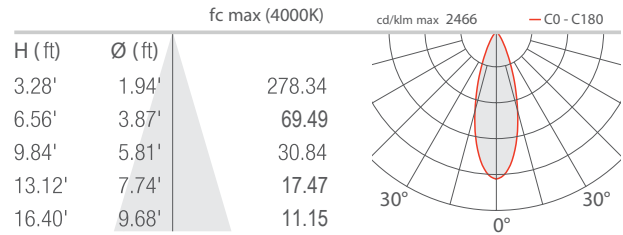

TECHNICAL DATA

Wattage / Input	39W (24VDC)
Power Supply	Remote, not included. See page 2.
Construction	Body: Aluminum Alloy EN AB 47100 Trim: AISI 316L Stainless Steel Lens: Extra-clear Tempered Glass
CCT	RGBW (W = 4000K)
CRI	>80 (W)
BUG Rating	B2-U1-G0 (S, X) B2-U0-G0 (M) B1-U1-G0 (L, W) B1-U0-G0 (H)
Delivered Lumens	1216 lm: (R) 209 lm, (G) 380 lm, (B) 123 lm, (W) 504 lm (W, 4000K, 33°)
Efficacy	31 lm/W
Optics	6 Standard (see below)
Finishes	Micro-Blasted Stainless Steel
Fixture Dimensions	Ø11.42" x 5.43" h
Aperture	Ø7.13"
Fixture Weight	11.02 lbs
LED Source	4 RGBW Power LED groups
Lumen Maintenance	L85,B10>50,000hrs (Ta 25°C)
Color Consistency	-
Operating Temp.	-4°F to +113°F
IP Rating	IP69, IP68 with purpose-built outer casing
IK Rating	IK10

Fixture Dimensions

ORDERING INFORMATION

Example: CS50007MH. Accessories / Power Supply ordered separately.

CS1010	7		H
Model No.	CCT	Optics	Finish / Dimming
CS5000	7 - RGBW	S - 24° W - 32° x 61° M - 33° X - 66°x11° tiltable L - 60° H - Wall Washer	H - Stainless Steel

WE0201
Magnet for 66°x11° optics

ACCESSORIES

Anti-Glare

WH0610
Honeycomb Louvre
*Not available for 66°x11°
and wall washer optics*

Job Name/Date:

Fixture Type Designation:

PHOTOMETRIC DATA

Note all Photometry is CRI 80, 4000K

S - 24°

M - 33°

L - 60°

W - 32°x61°

X - 66°x11° adjustable

H - Wallwasher

Job Name/Date:

Fixture Type Designation: