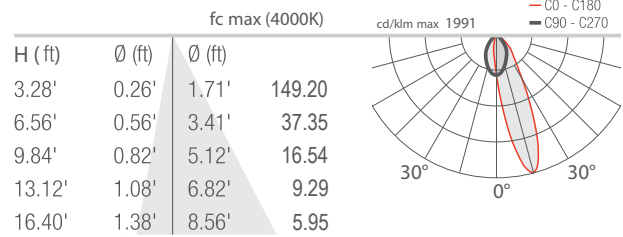

TECHNICAL DATA

Wattage / Input	39W (24VDC)
Power Supply	Remote, not included. See page 2.
Construction	Body: Aluminum Alloy EN AB 47100 Trim: AISI 316L Stainless Steel Lens: Extra-clear Tempered Glass
CCT	RGBW (W = 4000K)
CRI	>80 (W)
BUG Rating	B2-U1-G0 (S, X) B2-U0-G0 (M) B1-U1-G0 (L, W) B1-U0-G0 (H)
Delivered Lumens	1216 lm: (R) 209 lm, (G) 380 lm, (B) 123 lm, (W) 504 lm (W, 4000K, 33°)
Efficacy	31 lm/W
Optics	6 Standard (see below)
Finishes	Micro-Blasted Stainless Steel
Fixture Dimensions	Ø11.42" x 5.43" h
Aperture	Ø7.13"
Fixture Weight	11.02 lbs
LED Source	4 RGBW Power LED groups
Lumen Maintenance	L85,B10>50,000hrs (Ta 25°C)
Color Consistency	-
Operating Temp.	-4°F to +113°F
IP Rating	IP69, IP68 with purpose-built outer casing
IK Rating	IK10

Fixture Dimensions

ORDERING INFORMATION

Example: CS50007MH. Accessories / Power Supply ordered separately.

CS1010	7		H
Model No.	CCT	Optics	Finish / Dimming
CS5000	7 - RGBW	S - 24° W - 32° x 61° M - 33° X - 66°x11° tiltable L - 60° H - Wall Washer	H - Stainless Steel

WE0201
Magnet for 66°x11° optics

ACCESSORIES

Anti-Glare

WH0610
Honeycomb Louvre
*Not available for 66°x11°
and wall washer optics*

Job Name/Date:

Fixture Type Designation:

PHOTOMETRIC DATA

Note all Photometry is CRI 80, 4000K

S - 24°

M - 33°

L - 60°

W - 32°x61°

X - 66°x11° adjustable

H - Wallwasher

Job Name/Date:

Fixture Type Designation: