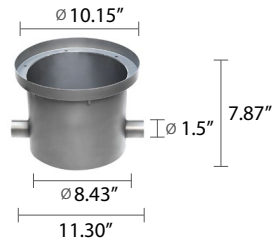

SUGGESTED POWER SUPPLIES

24VDC

Part Number	Description	Input/Output	# of Fixtures
PPLT00288	DMX / RDM (Field Addressable) / DALI / 0-10V	120-277VAC to 24VDC, 100W, Class 2	1-2

For other power supply options consult factory.

ACCESSORIES

Installation

WC5611-US
Outer Casing
IP68