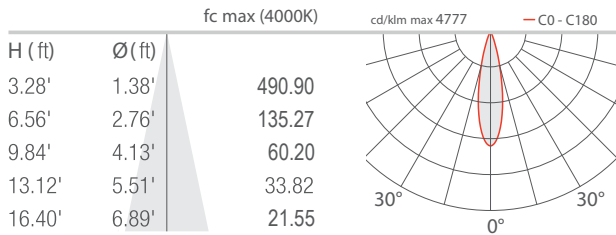

TECHNICAL DATA

Wattage / Input	39W (24VDC)
Power Supply	Remote, not included. See page 2.
Construction	Body: Aluminum Alloy EN AB 47100 Trim: AISI 316L Stainless Steel Lens: Extra-clear Tempered Glass
CCT	RGBW (W = 4000K)
CRI	>80 (W)
BUG Rating	B2-U1-G0 (S, X) B2-U0-G0 (M) B1-U1-G0 (L, W) B1-U0-G0 (H)
Delivered Lumens	1216 lm: (R) 209 lm, (G) 380 lm, (B) 123 lm, (W) 504 lm (W, 4000K, 33°)
Efficacy	31 lm/W
Optics	6 Standard (see below)
Finishes	Micro-Blasted Stainless Steel
Fixture Dimensions	Ø11.42" x 5.43" h
Aperture	Ø7.13"
Fixture Weight	11.02 lbs
LED Source	4 RGBW Power LED groups
Lumen Maintenance	L85,B10>50,000hrs (Ta 25°C)
Color Consistency	-
Operating Temp.	-4°F to +113°F
IP Rating	IP69, IP68 with purpose-built outer casing
IK Rating	IK10

Fixture Dimensions

ORDERING INFORMATION

Example: CS50007MH. Accessories / Power Supply ordered separately.

CS1010	7		H
Model No.	CCT	Optics	Finish / Dimming
CS5000	7 - RGBW	S - 24° W - 32° x 61° M - 33° X - 66°x11° tiltable L - 60° H - Wall Washer	H - Stainless Steel

WE0201
Magnet for 66°x11° optics

ACCESSORIES

Anti-Glare

WH0610
Honeycomb Louvre
*Not available for 66°x11°
and wall washer optics*

Job Name/Date:

Fixture Type Designation:

PHOTOMETRIC DATA

Note all Photometry is CRI 80, 4000K

S - 24°

M - 33°

L - 60°

W - 32°x61°

X - 66°x11° adjustable

H - Wallwasher

Job Name/Date:

Fixture Type Designation: