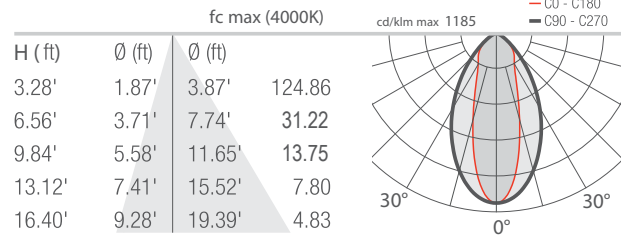

TECHNICAL DATA

Wattage / Input	39W (24VDC)
Power Supply	Remote, not included. See page 2.
Construction	Body: Aluminum Alloy EN AB 47100 Trim: AISI 316L Stainless Steel Lens: Extra-clear Tempered Glass
CCT	RGBW (W = 4000K)
CRI	>80 (W)
BUG Rating	B2-U1-G0 (S, X) B2-U0-G0 (M) B1-U1-G0 (L, W) B1-U0-G0 (H)
Delivered Lumens	1216 lm: (R) 209 lm, (G) 380 lm, (B) 123 lm, (W) 504 lm (W, 4000K, 33°)
Efficacy	31 lm/W
Optics	6 Standard (see below)
Finishes	Micro-Blasted Stainless Steel
Fixture Dimensions	Ø11.42" x 5.43" h
Aperture	Ø7.13"
Fixture Weight	11.02 lbs
LED Source	4 RGBW Power LED groups
Lumen Maintenance	L85,B10>50,000hrs (Ta 25°C)
Color Consistency	-
Operating Temp.	-4°F to +113°F
IP Rating	IP69, IP68 with purpose-built outer casing
IK Rating	IK10

Fixture Dimensions

ORDERING INFORMATION

Example: CS50007MH. Accessories / Power Supply ordered separately.

CS1010	7		H
Model No.	CCT	Optics	Finish / Dimming
CS5000	7 - RGBW	S - 24° W - 32° x 61° M - 33° X - 66°x11° tiltable L - 60° H - Wall Washer	H - Stainless Steel

WE0201
Magnet for 66°x11° optics

ACCESSORIES

Anti-Glare

WH0610
Honeycomb Louvre
*Not available for 66°x11°
and wall washer optics*

Job Name/Date:

Fixture Type Designation:

PHOTOMETRIC DATA

Note all Photometry is CRI 80, 4000K

S - 24°

M - 33°

L - 60°

W - 32°x61°

X - 66°x11° adjustable

H - Wallwasher

Job Name/Date:

Fixture Type Designation: