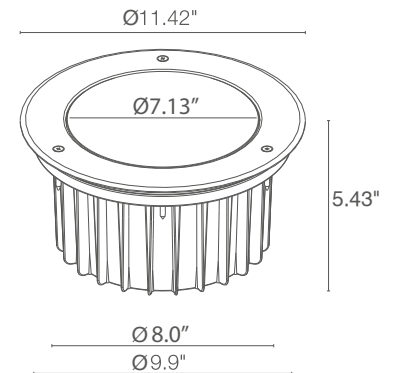

TECHNICAL DATA

Wattage / Input	39W (24VDC)
Power Supply	Remote, not included. See page 2.
Construction	Body: Aluminum Alloy EN AB 47100 Trim: AISI 316L Stainless Steel Lens: Extra-clear Tempered Glass
CCT	RGBW (W = 4000K)
CRI	>80 (W)
BUG Rating	B2-U1-G0 (S, X) B2-U0-G0 (M) B1-U1-G0 (L, W) B1-U0-G0 (H)
Delivered Lumens	1216 lm: (R) 209 lm, (G) 380 lm, (B) 123 lm, (W) 504 lm (W, 4000K, 33°)
Efficacy	31 lm/W
Optics	6 Standard (see below)
Finishes	Micro-Blasted Stainless Steel
Fixture Dimensions	Ø11.42" x 5.43" h
Aperture	Ø7.13"
Fixture Weight	11.02 lbs
LED Source	4 RGBW Power LED groups
Lumen Maintenance	L85,B10>50,000hrs (Ta 25°C)
Color Consistency	-
Operating Temp.	-4°F to +113°F
IP Rating	IP69, IP68 with purpose-built outer casing
IK Rating	IK10

Fixture Dimensions

ORDERING INFORMATION

Example: CS50007MH. Accessories / Power Supply ordered separately.

CS1010	7		H
Model No.	CCT	Optics	Finish / Dimming
CS5000	7 - RGBW	S - 24° W - 32° x 61° M - 33° X - 66°x11° tiltable L - 60° H - Wall Washer	H - Stainless Steel

WE0201
Magnet for 66°x11° optics

ACCESSORIES

Anti-Glare

WH0610
Honeycomb Louvre
*Not available for 66°x11°
and wall washer optics*

Job Name/Date:

Fixture Type Designation:

PHOTOMETRIC DATA

Note all Photometry is CRI 80, 4000K

S - 24°

M - 33°

L - 60°

W - 32°x61°

X - 66°x11° adjustable

H - Wallwasher

Job Name/Date:

Fixture Type Designation: