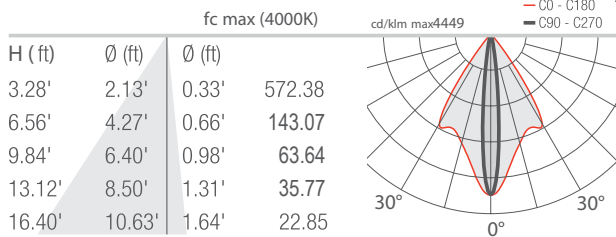

TECHNICAL DATA

Wattage / Input	39W (24VDC)
Power Supply	Remote, not included. See page 2.
Construction	Body: Aluminum Alloy EN AB 47100 Trim: AISI 316L Stainless Steel Lens: Extra-clear Tempered Glass
CCT	RGBW (W = 4000K)
CRI	>80 (W)
BUG Rating	B2-U1-G0 (S, X) B2-U0-G0 (M) B1-U1-G0 (L, W) B1-U0-G0 (H)
Delivered Lumens	1216 lm: (R) 209 lm, (G) 380 lm, (B) 123 lm, (W) 504 lm (W, 4000K, 33°)
Efficacy	31 lm/W
Optics	6 Standard (see below)
Finishes	Micro-Blasted Stainless Steel
Fixture Dimensions	Ø11.42" x 5.43" h
Aperture	Ø7.13"
Fixture Weight	11.02 lbs
LED Source	4 RGBW Power LED groups
Lumen Maintenance	L85,B10>50,000hrs (Ta 25°C)
Color Consistency	-
Operating Temp.	-4°F to +113°F
IP Rating	IP69, IP68 with purpose-built outer casing
IK Rating	IK10

Fixture Dimensions

ORDERING INFORMATION

Example: CS50007MH. Accessories / Power Supply ordered separately.

CS1010	7		H
Model No.	CCT	Optics	Finish / Dimming
CS5000	7 - RGBW	S - 24° W - 32° x 61° M - 33° X - 66°x11° tiltable L - 60° H - Wall Washer	H - Stainless Steel

WE0201
Magnet for 66°x11° optics

ACCESSORIES

Anti-Glare

WH0610
Honeycomb Louvre
*Not available for 66°x11°
and wall washer optics*

Job Name/Date:

Fixture Type Designation:

PHOTOMETRIC DATA

Note all Photometry is CRI 80, 4000K

S - 24°

M - 33°

L - 60°

W - 32°x61°

X - 66°x11° adjustable

H - Wallwasher

Job Name/Date:

Fixture Type Designation: