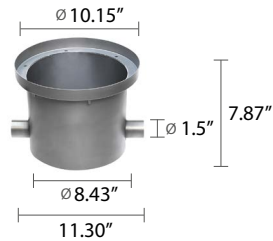

SUGGESTED POWER SUPPLIES

24VDC

Part Number	Description	Input/Output	# of Fixtures
PPLT00288	DMX / RDM (Field Addressable) / DALI / 0-10V	120-277VAC to 24VDC, 100W, Class 2	1-2

For other power supply options consult factory.

ACCESSORIES

Installation

WC5611-US
Outer Casing
IP68