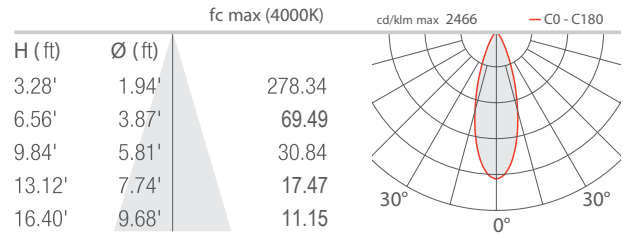

TECHNICAL DATA

Wattage / Input	39W (24VDC)
Power Supply	Remote, not included. See page 2.
Construction	Body: Aluminum Alloy EN AB 47100 Trim: AISI 316L Stainless Steel Lens: Extra-clear Tempered Glass
CCT	RGBW (W = 4000K)
CRI	>80 (W)
Delivered Lumens	1216 lm: (R) 209 lm, (G) 380 lm, (B) 123 lm, (W) 504 lm (W, 4000K, 33°)
Efficacy	31 lm/W
Optics	6 Standard (see below)
Finishes	Micro-Blasted Stainless Steel
Fixture Dimensions	Ø11.42" x 5.43" h
Aperture	Ø7.13"
Fixture Weight	11.02 lbs
LED Source	4 RGBW Power LED groups
Lumen Maintenance	L85,B10>50,000hrs (Ta 25°C)
Color Consistency	-
Operating Temp.	-4°F to +113°F
IP Rating	IP69, IP68 with purpose-built outer casing
IK Rating	IK10

Fixture Dimensions

ORDERING INFORMATION

Example: CS50007MH. Accessories / Power Supply ordered separately.

CS1010	7		H
Model No.	CCT	Optics	Finish / Dimming
CS5000	7 - RGBW	S - 24° W - 32° x 61° M - 33° X - 66°x11° tiltable L - 60° H - Wall Washer	H - Stainless Steel

WE0201
Magnet for 66°x11° optics

ACCESSORIES

Anti-Glare

WH0610
Honeycomb Louvre
*Not available for 66°x11°
and wall washer optics*

Job Name/Date:

Fixture Type Designation:

PHOTOMETRIC DATA

Note all Photometry is CRI 80, 4000K

S - 24°

M - 33°

L - 60°

W - 32°x61°

X - 66°x11° adjustable

H - Wallwasher

Job Name/Date:

Fixture Type Designation: