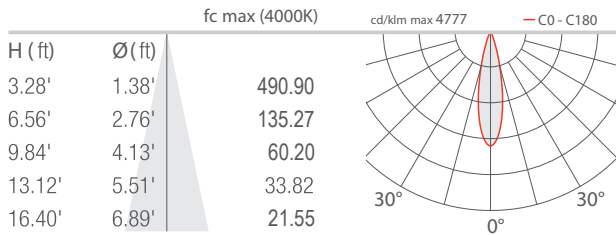

TECHNICAL DATA

Wattage / Input	39W (24VDC)
Power Supply	Remote, not included. See page 2.
Construction	Body: Aluminum Alloy EN AB 47100 Trim: AISI 316L Stainless Steel Lens: Extra-clear Tempered Glass
CCT	RGBW (W = 4000K)
CRI	>80 (W)
Delivered Lumens	1216 lm: (R) 209 lm, (G) 380 lm, (B) 123 lm, (W) 504 lm (W, 4000K, 33°)
Efficacy	31 lm/W
Optics	6 Standard (see below)
Finishes	Micro-Blasted Stainless Steel
Fixture Dimensions	Ø11.42" x 5.43" h
Aperture	Ø7.13"
Fixture Weight	11.02 lbs
LED Source	4 RGBW Power LED groups
Lumen Maintenance	L85,B10>50,000hrs (Ta 25°C)
Color Consistency	-
Operating Temp.	-4°F to +113°F
IP Rating	IP69, IP68 with purpose-built outer casing
IK Rating	IK10

Fixture Dimensions

ORDERING INFORMATION

Example: CS50007MH. Accessories / Power Supply ordered separately.

CS1010	7		H
Model No.	CCT	Optics	Finish / Dimming
CS5000	7 - RGBW	S - 24° W - 32° x 61° M - 33° X - 66°x11° tiltable L - 60° H - Wall Washer	H - Stainless Steel

WE0201
Magnet for 66°x11° optics

ACCESSORIES

Anti-Glare

WH0610
Honeycomb Louvre
*Not available for 66°x11°
and wall washer optics*

Job Name/Date:

Fixture Type Designation:

PHOTOMETRIC DATA

Note all Photometry is CRI 80, 4000K

S - 24°

M - 33°

L - 60°

W - 32°x61°

X - 66°x11° adjustable

H - Wallwasher

Job Name/Date:

Fixture Type Designation: