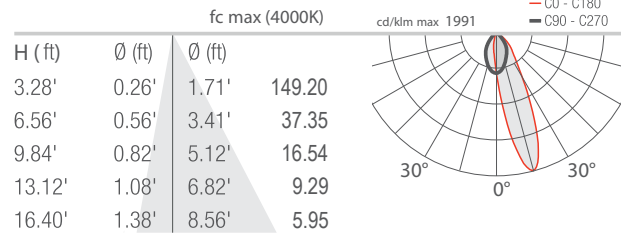

TECHNICAL DATA

Wattage / Input	39W (24VDC)
Power Supply	Remote, not included. See page 2.
Construction	Body: Aluminum Alloy EN AB 47100 Trim: AISI 316L Stainless Steel Lens: Extra-clear Tempered Glass
CCT	RGBW (W = 4000K)
CRI	>80 (W)
Delivered Lumens	1216 lm: (R) 209 lm, (G) 380 lm, (B) 123 lm, (W) 504 lm (W, 4000K, 33°)
Efficacy	31 lm/W
Optics	6 Standard (see below)
Finishes	Micro-Blasted Stainless Steel
Fixture Dimensions	Ø11.42" x 5.43" h
Aperture	Ø7.13"
Fixture Weight	11.02 lbs
LED Source	4 RGBW Power LED groups
Lumen Maintenance	L85,B10>50,000hrs (Ta 25°C)
Color Consistency	-
Operating Temp.	-4°F to +113°F
IP Rating	IP69, IP68 with purpose-built outer casing
IK Rating	IK10

Fixture Dimensions

ORDERING INFORMATION

Example: CS50007MH. Accessories / Power Supply ordered separately.

CS1010	7		H
Model No.	CCT	Optics	Finish / Dimming
CS5000	7 - RGBW	S - 24° W - 32° x 61° M - 33° X - 66°x11° tiltable L - 60° H - Wall Washer	H - Stainless Steel

WE0201
Magnet for 66°x11° optics

ACCESSORIES

Anti-Glare

WH0610
Honeycomb Louvre
*Not available for 66°x11°
and wall washer optics*

Job Name/Date:

Fixture Type Designation:

PHOTOMETRIC DATA

Note all Photometry is CRI 80, 4000K

S - 24°

M - 33°

L - 60°

W - 32°x61°

X - 66°x11° adjustable

H - Wallwasher

Job Name/Date:

Fixture Type Designation: