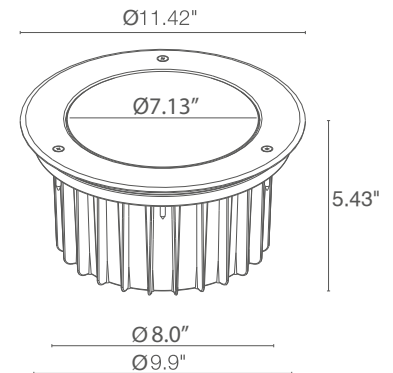

TECHNICAL DATA

Wattage / Input	39W (24VDC)
Power Supply	Remote, not included. See page 2.
Construction	Body: Aluminum Alloy EN AB 47100 Trim: AISI 316L Stainless Steel Lens: Extra-clear Tempered Glass
CCT	RGBW (W = 4000K)
CRI	>80 (W)
Delivered Lumens	1216 lm: (R) 209 lm, (G) 380 lm, (B) 123 lm, (W) 504 lm (W, 4000K, 33°)
Efficacy	31 lm/W
Optics	6 Standard (see below)
Finishes	Micro-Blasted Stainless Steel
Fixture Dimensions	Ø11.42" x 5.43" h
Aperture	Ø7.13"
Fixture Weight	11.02 lbs
LED Source	4 RGBW Power LED groups
Lumen Maintenance	L85,B10>50,000hrs (Ta 25°C)
Color Consistency	-
Operating Temp.	-4°F to +113°F
IP Rating	IP69, IP68 with purpose-built outer casing
IK Rating	IK10

Fixture Dimensions

ORDERING INFORMATION

Example: CS50007MH. Accessories / Power Supply ordered separately.

CS1010	7		H
Model No.	CCT	Optics	Finish / Dimming
CS5000	7 - RGBW	S - 24° W - 32° x 61° M - 33° X - 66°x11° tiltable L - 60° H - Wall Washer	H - Stainless Steel

WE0201
Magnet for 66°x11° optics

ACCESSORIES

Anti-Glare

WH0610
Honeycomb Louvre
*Not available for 66°x11°
and wall washer optics*

Job Name/Date:

Fixture Type Designation:

PHOTOMETRIC DATA

Note all Photometry is CRI 80, 4000K

S - 24°

M - 33°

L - 60°

W - 32°x61°

X - 66°x11° adjustable

H - Wallwasher

Job Name/Date:

Fixture Type Designation: