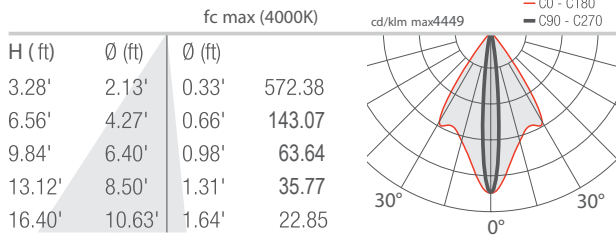

TECHNICAL DATA

Wattage / Input	39W (24VDC)
Power Supply	Remote, not included. See page 2.
Construction	Body: Aluminum Alloy EN AB 47100 Trim: AISI 316L Stainless Steel Lens: Extra-clear Tempered Glass
CCT	RGBW (W = 4000K)
CRI	>80 (W)
Delivered Lumens	1216 lm: (R) 209 lm, (G) 380 lm, (B) 123 lm, (W) 504 lm (W, 4000K, 33°)
Efficacy	31 lm/W
Optics	6 Standard (see below)
Finishes	Micro-Blasted Stainless Steel
Fixture Dimensions	Ø11.42" x 5.43" h
Aperture	Ø7.13"
Fixture Weight	11.02 lbs
LED Source	4 RGBW Power LED groups
Lumen Maintenance	L85,B10>50,000hrs (Ta 25°C)
Color Consistency	-
Operating Temp.	-4°F to +113°F
IP Rating	IP69, IP68 with purpose-built outer casing
IK Rating	IK10

Fixture Dimensions

ORDERING INFORMATION

Example: CS50007MH. Accessories / Power Supply ordered separately.

CS1010	7		H
Model No.	CCT	Optics	Finish / Dimming
CS5000	7 - RGBW	S - 24° W - 32° x 61° M - 33° X - 66°x11° tiltable L - 60° H - Wall Washer	H - Stainless Steel

WE0201
Magnet for 66°x11° optics

ACCESSORIES

Anti-Glare

WH0610
Honeycomb Louvre
*Not available for 66°x11°
and wall washer optics*

Job Name/Date:

Fixture Type Designation:

PHOTOMETRIC DATA

Note all Photometry is CRI 80, 4000K

S - 24°

M - 33°

L - 60°

W - 32°x61°

X - 66°x11° adjustable

H - Wallwasher

Job Name/Date:

Fixture Type Designation: