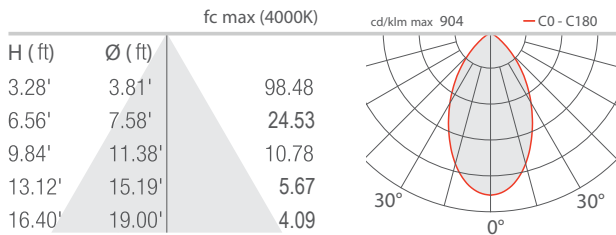

TECHNICAL DATA

Wattage / Input	39W (24VDC)
Power Supply	Remote, not included. See page 2.
Construction	Body: Aluminum Alloy EN AB 47100 Trim: AISI 316L Stainless Steel Lens: Extra-clear Tempered Glass
CCT	RGBW (W = 4000K)
CRI	>80 (W)
Delivered Lumens	1216 lm: (R) 209 lm, (G) 380 lm, (B) 123 lm, (W) 504 lm (W, 4000K, 33°)
Efficacy	31 lm/W
Optics	6 Standard (see below)
Finishes	Micro-Blasted Stainless Steel
Fixture Dimensions	Ø11.42" x 5.43" h
Aperture	Ø7.13"
Fixture Weight	11.02 lbs
LED Source	4 RGBW Power LED groups
Lumen Maintenance	L85,B10>50,000hrs (Ta 25°C)
Color Consistency	-
Operating Temp.	-4°F to +113°F
IP Rating	IP69, IP68 with purpose-built outer casing
IK Rating	IK10

Fixture Dimensions

ORDERING INFORMATION

Example: CS50007MH. Accessories / Power Supply ordered separately.

CS1010	7		H
Model No.	CCT	Optics	Finish / Dimming
CS5000	7 - RGBW	S - 24° W - 32° x 61° M - 33° X - 66°x11° tiltable L - 60° H - Wall Washer	H - Stainless Steel

WE0201
Magnet for 66°x11° optics

ACCESSORIES

Anti-Glare

WH0610
Honeycomb Louvre
*Not available for 66°x11°
and wall washer optics*

Job Name/Date:

Fixture Type Designation:

PHOTOMETRIC DATA

Note all Photometry is CRI 80, 4000K

S - 24°

M - 33°

L - 60°

W - 32°x61°

X - 66°x11° adjustable

H - Wallwasher

Job Name/Date:

Fixture Type Designation: