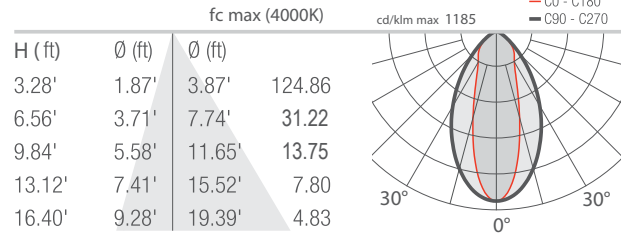

TECHNICAL DATA

Wattage / Input	39W (24VDC)
Power Supply	Remote, not included. See page 2.
Construction	Body: Aluminum Alloy EN AB 47100 Trim: AISI 316L Stainless Steel Lens: Extra-clear Tempered Glass
CCT	RGBW (W = 4000K)
CRI	>80 (W)
Delivered Lumens	1216 lm: (R) 209 lm, (G) 380 lm, (B) 123 lm, (W) 504 lm (W, 4000K, 33°)
Efficacy	31 lm/W
Optics	6 Standard (see below)
Finishes	Micro-Blasted Stainless Steel
Fixture Dimensions	Ø11.42" x 5.43" h
Aperture	Ø7.13"
Fixture Weight	11.02 lbs
LED Source	4 RGBW Power LED groups
Lumen Maintenance	L85,B10>50,000hrs (Ta 25°C)
Color Consistency	-
Operating Temp.	-4°F to +113°F
IP Rating	IP69, IP68 with purpose-built outer casing
IK Rating	IK10

Fixture Dimensions

ORDERING INFORMATION

Example: CS50007MH. Accessories / Power Supply ordered separately.

CS1010	7		H
Model No.	CCT	Optics	Finish / Dimming
CS5000	7 - RGBW	S - 24° W - 32° x 61° M - 33° X - 66°x11° tiltable L - 60° H - Wall Washer	H - Stainless Steel

WE0201
Magnet for 66°x11° optics

ACCESSORIES

Anti-Glare

WH0610
Honeycomb Louvre
*Not available for 66°x11°
and wall washer optics*

Job Name/Date:

Fixture Type Designation:

PHOTOMETRIC DATA

Note all Photometry is CRI 80, 4000K

S - 24°

M - 33°

L - 60°

W - 32°x61°

X - 66°x11° adjustable

H - Wallwasher

Job Name/Date:

Fixture Type Designation: