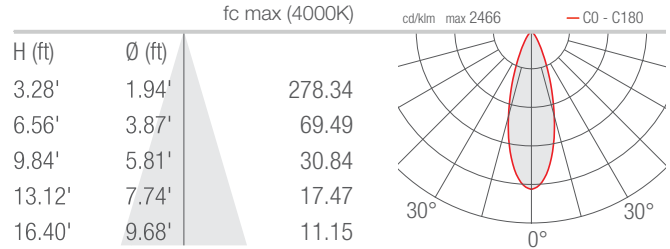

PHOTOMETRIC DATA

Note all Photometry is 4000K, CRI 80

S - 24°

M - 33°

L - 60°

W - 32°x61°

Z - 61°x32°

X - 66°x11° adjustable

Job Name/Date:

Fixture Type Designation: