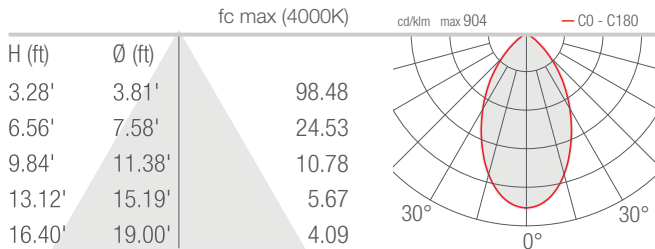

PHOTOMETRIC DATA

Note all Photometry is 4000K, CRI 80

S - 24°

M - 33°

L - 60°

W - 32°x61°

Z - 61°x32°

X - 66°x11° adjustable

Job Name/Date:

Fixture Type Designation: