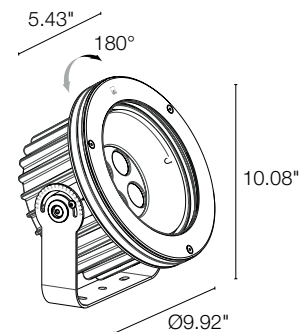

TECHNICAL DATA

Wattage / Input	39W (24VDC)
Power Supply	Remote, not included. See Page 2.
Construction	Body: Anti-corrosive aluminum alloy EN AB 47100 Trim: AISI 316L Stainless Steel Lens: Tempered, transparent extra-clear glass Cable Length: 4.92'
CCT	RGBW (W = 4000K)
CRI	CRI >80
BUG Rating	B1-U1-G0 (60°, 32° x 61°, 61° x 32°) B2-U0-G0 (33°) B2-U1-G0 (24°, 66° x 11° adjustable)
Delivered Lumens	1216 lm: (R) 209 lm, (G) 380 lm, (B) 123 lm, (W) 504 lm (4000K, 33°)
Efficacy	31 lm/W (4000K, 33°)
Optics	6 Standard (see below)
Finish	Anthracite
Fixture Dimensions	Ø 9.92" x 5.43"
Fixture Weight	13.23 lbs
LED Source	4 RGBW Power LED groups
Lumen Maintenance	L90,B10 >50,000hrs (Ta 25°C)
Color Consistency	3-Step MacAdam
Operating Temp.	-4°F to +113°F
IP Rating	IP66
Impact Rating	IK10

Fixture Dimensions