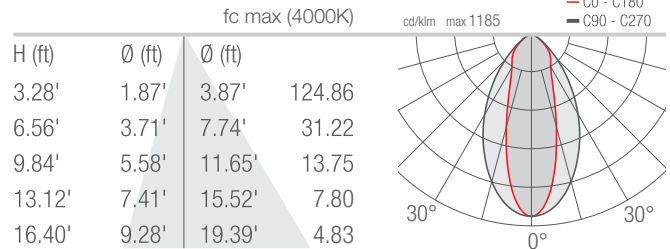

PHOTOMETRIC DATA

Note all Photometry is 4000K, CRI 80

S - 24°

M - 33°

L - 60°

W - 32°x61°

Z - 61°x32°

X - 66°x11° adjustable

Job Name/Date:

Fixture Type Designation: