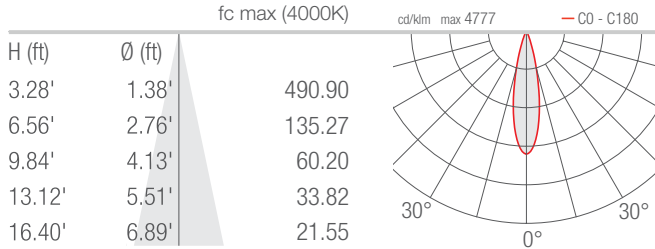

PHOTOMETRIC DATA

Note all Photometry is 4000K, CRI 80

S - 24°