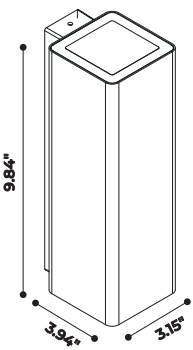

WALL
19° - 32° - 65°

TALON WALL

19°   biemission   2X8.2W LED   19.3W Total   120VAC

		<i>white</i>	<i>sand</i>	<i>graphite</i>	<i>aluminum</i>	<i>corten</i>
2700K	2x756 lm	901131002	901131003	901131004	901131005	901131008
3000K	2x796 lm	901111002	901111003	901111004	901111005	901111008
4000K	2x836 lm	901121002	901121003	901121004	901121005	901121008