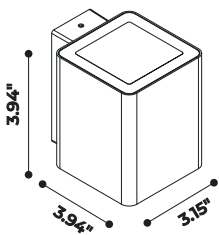

TALON WALL

19° monoemission 8.2W LED 10.7W Total 120VAC

		<i>white</i>	<i>sand</i>	<i>graphite</i>	<i>aluminum</i>	<i>corten</i>
2700K	756 lm	901131032	901131033	901131034	901131035	901131038
3000K	796 lm	901111032	901111033	901111034	901111035	901111038
4000K	836 lm	901121032	901121033	901121034	901121035	901121038