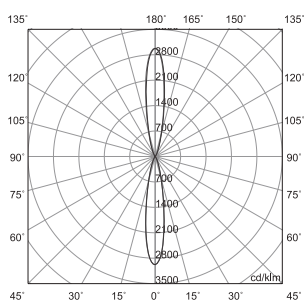

WALL
19° - 32° - 65°

TALON WALL

19°   biemission   2X8.2W LED   19.3W Total   120VAC

		<i>white</i>	<i>sand</i>	<i>graphite</i>	<i>aluminum</i>	<i>corten</i>
2700K	2x756 lm	901131002	901131003	901131004	901131005	901131008
3000K	2x796 lm	901111002	901111003	901111004	901111005	901111008
4000K	2x836 lm	901121002	901121003	901121004	901121005	901121008

19°