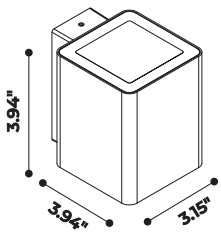

TALON WALL

	32°	monoemission	8.2W LED	10.7W Total	120VAC	
		<i>white</i>	<i>sand</i>	<i>graphite</i>	<i>aluminum</i>	<i>corten</i>
2700K	760 lm	901131042	901131043	901131044	901131045	901131048
3000K	800 lm	901111042	901111043	901111044	901111045	901111048
4000K	840 lm	901121042	901121043	901121044	901121045	901121048