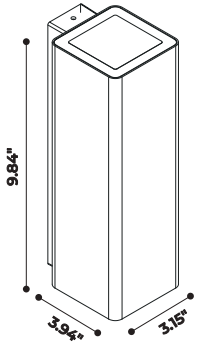

TALON WALL

	32°	biemission	2X8.2W LED	19.3W Total	120VAC	
		<i>white</i>	<i>sand</i>	<i>graphite</i>	<i>aluminum</i>	<i>corten</i>
2700K	2x760 lm	901131012	901131013	901131014	901131015	901131018
3000K	2x800 lm	901111012	901111013	901111014	901111015	901111018
4000K	2x840 lm	901121012	901121013	901121014	901121015	901121018