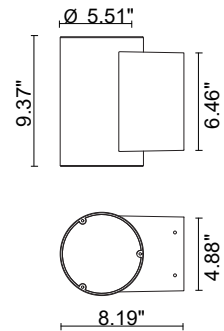

TECHNICAL DATA

Wattage / Input	1 x 8W (120VAC)
Power Supply	Integral
Construction	Body: Die-Cast Copper-Free Aluminum Lens: Tempered Safety Glass
CCT	3000K, 4000K
Delivered Lumens	720 lm (3000K, 10°)
Efficacy	90.3 lm/W (3000K, 10°)
Optics	10°, 30°, 45°
Finishes	Textured Gray, Anthracite Gray, Matte Black (on request)
Fixture Dimensions	Ø5.51" x 9.37" h
LED Source	5 x 1.5W CREE "XP-G3" High Power LEDs
Fixture Weight	6.6 lbs
IP Rating	IP65
IK Rating	IK09

Fixture Dimensions

ORDERING INFORMATION

Example: 401012P-30K-10-MB

401012P	-		-		-	
Model No.	CCT	Optics	Finish			
401012P	30K - 3000K 40K - 4000K	10 - 10° 30 - 30° 45 - 45°	TG - Textured Gray AG - Anthracite Gray MB - Matte Black (on request)			

Job Name/Date:

Fixture Type Designation:

PHOTOMETRIC DATA

Maximum Candela = 25683.9

PHOTOMETRIC FILENAME : 401012_10°.IES

Maximum Candela = 3100.6

PHOTOMETRIC FILENAME : 401012_30°.IES

Maximum Candela = 1612.1

PHOTOMETRIC FILENAME : 401012_45°.IES

Job Name/Date:

Fixture Type Designation: