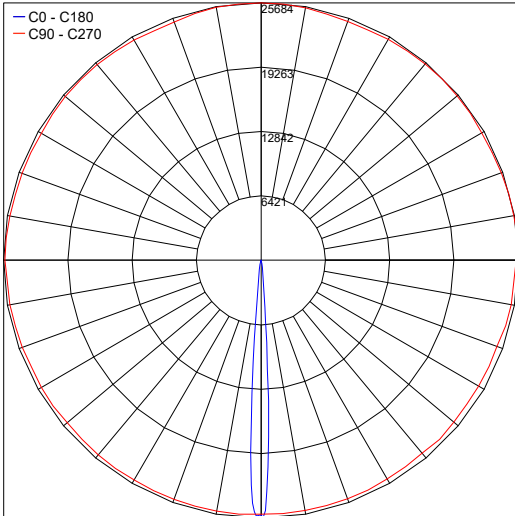

TECHNICAL DATA

Wattage / Input	1 x 8W (120VAC)
Power Supply	Integral
Construction	Body: Die-Cast Copper-Free Aluminum Lens: Tempered Safety Glass
CCT	3000K, 4000K
Delivered Lumens	720 lm (3000K, 10°)
Efficacy	90.3 lm/W (3000K, 10°)
Optics	10°, 30°, 45°
Finishes	Textured Gray, Anthracite Gray, Matte Black (on request)
Fixture Dimensions	Ø5.51" x 9.37" h
LED Source	5 x 1.5W CREE "XP-G3" High Power LEDs
Fixture Weight	6.6 lbs
IP Rating	IP65
IK Rating	IK09

Fixture Dimensions

ORDERING INFORMATION

Example: 401012P-30K-10-MB

401012P	-		-		-	
Model No.	CCT	Optics	Finish			
401012P	30K - 3000K 40K - 4000K	10 - 10° 30 - 30° 45 - 45°	TG - Textured Gray AG - Anthracite Gray MB - Matte Black (on request)			

Job Name/Date:

Fixture Type Designation:

PHOTOMETRIC DATA

Maximum Candela = 25683.9

PHOTOMETRIC FILENAME : 401012_10°.IES

Maximum Candela = 3100.6

PHOTOMETRIC FILENAME : 401012_30°.IES

Maximum Candela = 1612.1