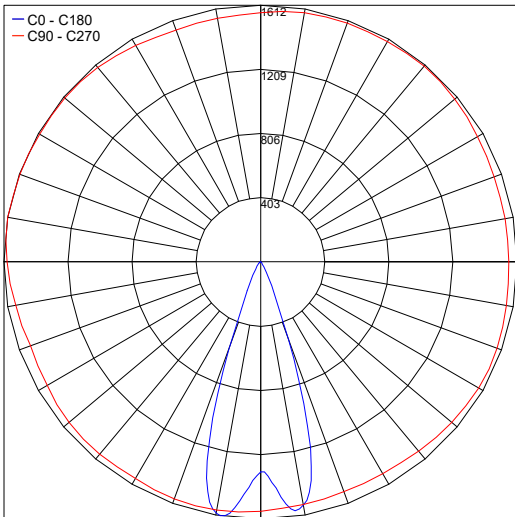

TECHNICAL DATA

Wattage / Input	1 x 8W (120VAC)
Power Supply	Integral
Construction	Body: Die-Cast Copper-Free Aluminum Lens: Tempered Safety Glass
CCT	3000K, 4000K
Delivered Lumens	720 lm (3000K, 10°)
Efficacy	90.3 lm/W (3000K, 10°)
Optics	10°, 30°, 45°
Finishes	Textured Gray, Anthracite Gray, Matte Black (on request)
Fixture Dimensions	Ø5.51" x 9.37" h
LED Source	5 x 1.5W CREE "XP-G3" High Power LEDs
Fixture Weight	6.6 lbs
IP Rating	IP65
IK Rating	IK09

Fixture Dimensions

ORDERING INFORMATION

Example: 401012P-30K-10-MB

401012P	-		-		-	
Model No.	CCT	Optics	Finish			
401012P	30K - 3000K 40K - 4000K	10 - 10° 30 - 30° 45 - 45°	TG - Textured Gray AG - Anthracite Gray MB - Matte Black (on request)			

Job Name/Date:

Fixture Type Designation:

PHOTOMETRIC DATA

Maximum Candela = 25683.9

PHOTOMETRIC FILENAME : 401012_10°.IES

Maximum Candela = 3100.6

PHOTOMETRIC FILENAME : 401012_30°.IES

Maximum Candela = 1612.1