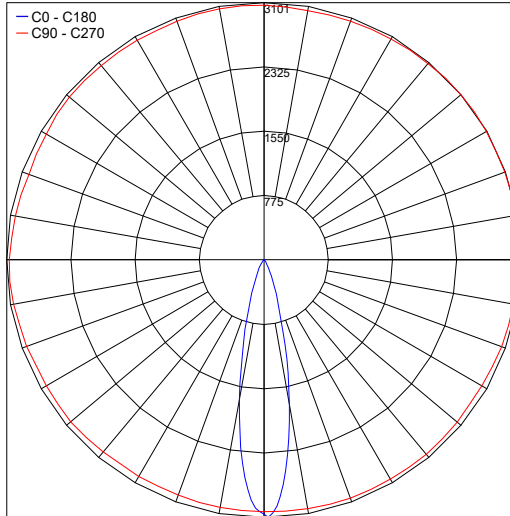

TECHNICAL DATA

Wattage / Input	1 x 8W (120VAC)
Power Supply	Integral
Construction	Body: Die-Cast Copper-Free Aluminum Lens: Tempered Safety Glass
CCT	3000K, 4000K
Delivered Lumens	720 lm (3000K, 10°)
Efficacy	90.3 lm/W (3000K, 10°)
Optics	10°, 30°, 45°
Finishes	Textured Gray, Anthracite Gray, Matte Black (on request)
Fixture Dimensions	Ø5.51" x 9.37" h
LED Source	5 x 1.5W CREE "XP-G3" High Power LEDs
Fixture Weight	6.6 lbs
IP Rating	IP65
IK Rating	IK09

Fixture Dimensions

ORDERING INFORMATION

Example: 401012P-30K-10-MB

401012P	-		-		-	
Model No.	CCT	Optics	Finish			
401012P	30K - 3000K 40K - 4000K	10 - 10° 30 - 30° 45 - 45°	TG - Textured Gray AG - Anthracite Gray MB - Matte Black (on request)			

Job Name/Date:

Fixture Type Designation:

PHOTOMETRIC DATA

Maximum Candela = 25683.9

PHOTOMETRIC FILENAME : 401012_10°.IES

Maximum Candela = 3100.6

PHOTOMETRIC FILENAME : 401012_30°.IES

Maximum Candela = 1612.1