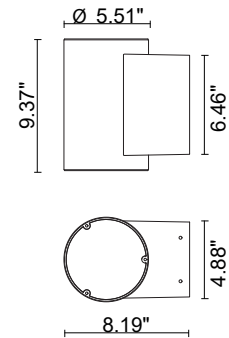

TECHNICAL DATA

Wattage / Input	14W (120VAC)
Power Supply	Integral
Construction	Body: Die-Cast Copper-Free Aluminum Lens: Tempered Safety Glass
CCT	3000K
Delivered Lumens	1300 lm (10°)
Efficacy	92.9 lm/W
Optics	3 Standard, See Below
Finishes	Textured Gray, Anthracite Gray, Matte Black (on request)
Fixture Dimensions	Ø5.51" x 9.37" h
LED Source	5 CREE "XP-L" High Power LED
Fixture Weight	6.6 lbs
IP Rating	IP65
IK Rating	IK09

Fixture Dimensions

ORDERING INFORMATION

Example: 401017P-30K-10-MB.

401017P	-	30K	-		-	
Model No.	CCT	Optics	Finish			
401017P	30K - 3000K	10 - 10° 30 - 30° 45 - 45°	TG - Textured Gray AG - Anthracite Gray MB - Matte Black (on request)			

Job Name/Date:

Fixture Type Designation:

PHOTOMETRIC DATA

Maximum Candela = 44900.7

PHOTOMETRIC FILENAME : TECH 401017 1X14W 10DEG.IES

Maximum Candela = 5708.9

PHOTOMETRIC FILENAME : TECH 401017 1X14W 30DEG.IES