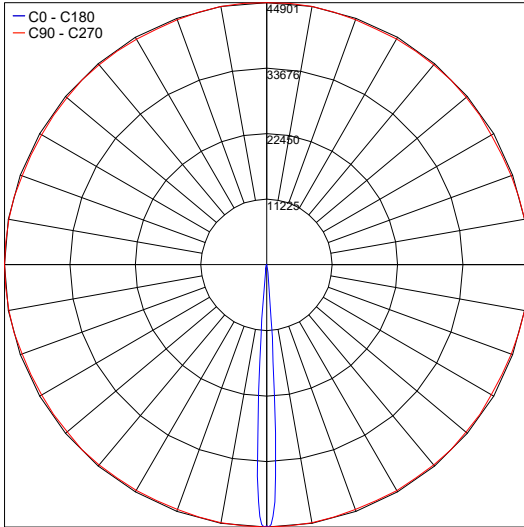

TECHNICAL DATA

Wattage / Input	14W (120VAC)
Power Supply	Integral
Construction	Body: Die-Cast Copper-Free Aluminum Lens: Tempered Safety Glass
CCT	3000K
Delivered Lumens	1300 lm (10°)
Efficacy	92.9 lm/W
Optics	3 Standard, See Below
Finishes	Textured Gray, Anthracite Gray, Matte Black (on request)
Fixture Dimensions	Ø5.51" x 9.37" h
LED Source	5 CREE "XP-L" High Power LED
Fixture Weight	6.6 lbs
IP Rating	IP65
IK Rating	IK09

Fixture Dimensions

ORDERING INFORMATION

Example: 401017P-30K-10-MB.

401017P	-	30K	-		-	
Model No.	CCT	Optics	Finish			
401017P	30K - 3000K	10 - 10° 30 - 30° 45 - 45°	TG - Textured Gray AG - Anthracite Gray MB - Matte Black (on request)			

Job Name/Date:

Fixture Type Designation:

PHOTOMETRIC DATA

Maximum Candela = 44900.7

PHOTOMETRIC FILENAME : TECH 401017 1X14W 10DEG.IES

Maximum Candela = 5708.9

PHOTOMETRIC FILENAME : TECH 401017 1X14W 30DEG.IES