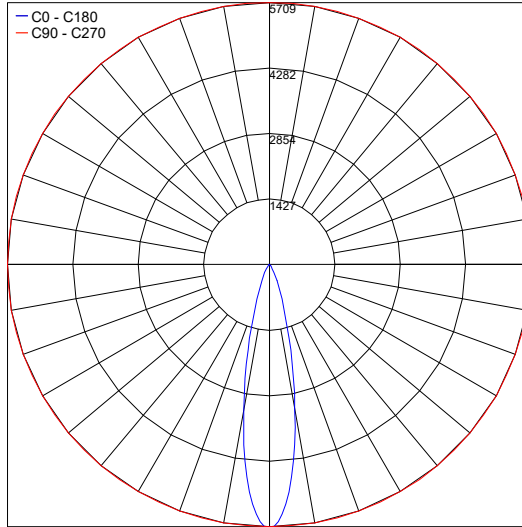

TECHNICAL DATA

Wattage / Input	14W (120VAC)
Power Supply	Integral
Construction	Body: Die-Cast Copper-Free Aluminum Lens: Tempered Safety Glass
CCT	3000K
Delivered Lumens	1300 lm (10°)
Efficacy	92.9 lm/W
Optics	3 Standard, See Below
Finishes	Textured Gray, Anthracite Gray, Matte Black (on request)
Fixture Dimensions	Ø5.51" x 9.37" h
LED Source	5 CREE "XP-L" High Power LED
Fixture Weight	6.6 lbs
IP Rating	IP65
IK Rating	IK09

Fixture Dimensions

ORDERING INFORMATION

Example: 401017P-30K-10-MB.

401017P	-	30K	-		-	
Model No.	CCT	Optics	Finish			
401017P	30K - 3000K	10 - 10° 30 - 30° 45 - 45°	TG - Textured Gray AG - Anthracite Gray MB - Matte Black (on request)			

Job Name/Date:

Fixture Type Designation:

PHOTOMETRIC DATA

Maximum Candela = 44900.7

PHOTOMETRIC FILENAME : TECH 401017 1X14W 10DEG.IES

Maximum Candela = 5708.9

PHOTOMETRIC FILENAME : TECH 401017 1X14W 30DEG.IES