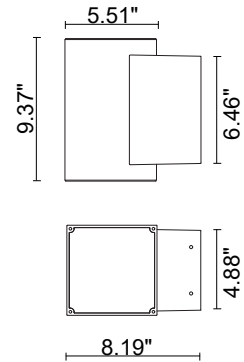

TECHNICAL DATA

Wattage / Input	1x14W (120VAC)
Power Supply	Integral
Construction	Body: Die-Cast Copper-Free Aluminum Lens: Tempered Safety Glass
CCT	3000K
Delivered Lumens	1300 lm (10°)
Efficacy	92.9 lm/W
Optics	3 Standard, See Below
Finishes	Textured Gray, Anthracite Gray, Matte Black (on request)
Fixture Dimensions	5.51" square x 9.37" h
LED Source	5 CREE "XP-L" High Power LEDs
Fixture Weight	6.6 lbs
IP Rating	IP65
IK Rating	IK09

Fixture Dimensions

ORDERING INFORMATION

Example: 401019P-30K-10-MB

401019P	-	30K	-		-	
Model No.	CCT	Optics	Finish			
401019P	30K - 3000K	10 - 10° 30 - 30° 45 - 45°	TG - Textured Gray AG - Anthracite Gray MB - Matte Black (on request)			

Job Name/Date:

Fixture Type Designation:

PHOTOMETRIC DATA

Maximum Candela = 5708.9

PHOTOMETRIC FILENAME : 401019 1X14W 30°.IES

Job Name/Date:

Fixture Type Designation: