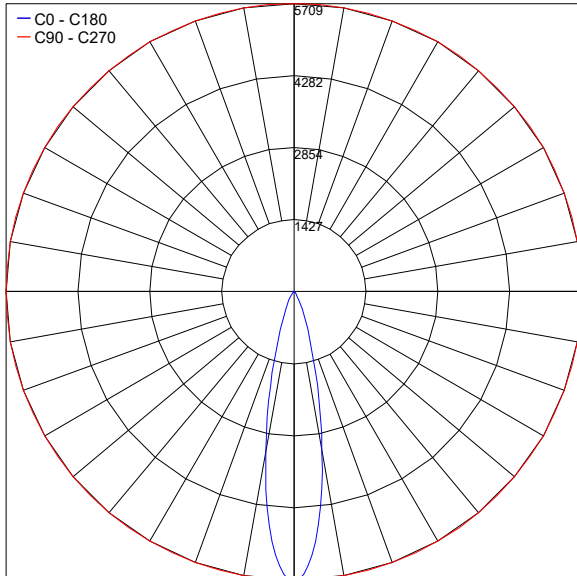

TECHNICAL DATA

Wattage / Input	1x14W (120VAC)
Power Supply	Integral
Construction	Body: Die-Cast Copper-Free Aluminum Lens: Tempered Safety Glass
CCT	3000K
Delivered Lumens	1300 lm (10°)
Efficacy	92.9 lm/W
Optics	3 Standard, See Below
Finishes	Textured Gray, Anthracite Gray, Matte Black (on request)
Fixture Dimensions	5.51" square x 9.37" h
LED Source	5 CREE "XP-L" High Power LEDs
Fixture Weight	6.6 lbs
IP Rating	IP65
IK Rating	IK09

Fixture Dimensions

ORDERING INFORMATION

Example: 401019P-30K-10-MB

401019P	-	30K	-		-	
Model No.	CCT	Optics	Finish			
401019P	30K - 3000K	10 - 10° 30 - 30° 45 - 45°	TG - Textured Gray AG - Anthracite Gray MB - Matte Black (on request)			

Job Name/Date:

Fixture Type Designation:

PHOTOMETRIC DATA

Maximum Candela = 5708.9

PHOTOMETRIC FILENAME : 401019 1X14W 30°.IES

Job Name/Date:

Fixture Type Designation: