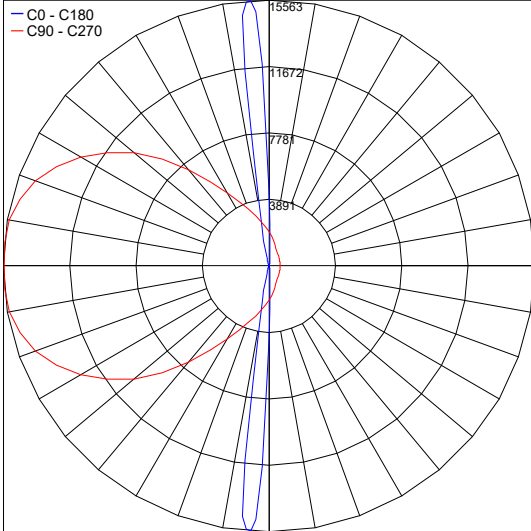

## TECHNICAL DATA

<b>Wattage / Input</b>	2 x 8W (120VAC)
<b>Power Supply</b>	Integral
<b>Construction</b>	Body: Die-Cast Copper-Free Aluminum Lens: Tempered Safety Glass
<b>CCT</b>	3000K, 4000K
<b>BUG Rating</b>	B1-U3-G0
<b>Delivered Lumens</b>	720 lm per beam(3000K, 10°)
<b>Efficacy</b>	90.0 lm/W per beam (3000K, 10°)
<b>Optics</b>	3 Standard, See Below
<b>Finishes</b>	Textured Gray, Anthracite Gray, Matte Black (on request)
<b>Fixture Dimensions</b>	Ø5.51" x 9.37" h
<b>LED Source</b>	5 x 1.5W CREE "XP-G3" High Power LEDs up and down.
<b>Fixture Weight</b>	6.6 lbs
<b>IP Rating</b>	IP65
<b>IK Rating</b>	IK09

## ORDERING INFORMATION

Example: 401004P-30K-10-MB

401004P	-		-		-	
Model No.	CCT	Optics	Finish			
401004P	30K - 3000K 40K - 4000K	10 - 10° 30 - 30° 45 - 45°	TG - Textured Gray AG - Anthracite Gray MB - Matte Black (on request)			

## PHOTOMETRIC DATA

Note: all photometry is 3000K

Maximum Candela = 15562.5

PHOTOMETRIC FILENAME : 401004\_10°.IES

Maximum Candela = 1429.3

PHOTOMETRIC FILENAME : 401004\_30°.IES

Job Name/Date:

Fixture Type Designation: