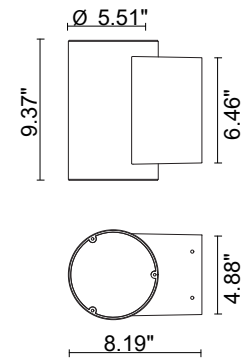

## TECHNICAL DATA

<b>Wattage / Input</b>	2 x 8W (120VAC)
<b>Power Supply</b>	Integral
<b>Construction</b>	Body: Die-Cast Copper-Free Aluminum Lens: Tempered Safety Glass
<b>CCT</b>	3000K, 4000K
<b>BUG Rating</b>	B1-U3-G0
<b>Delivered Lumens</b>	720 lm per beam(3000K, 10°)
<b>Efficacy</b>	90.0 lm/W per beam (3000K, 10°)
<b>Optics</b>	3 Standard, See Below
<b>Finishes</b>	Textured Gray, Anthracite Gray, Matte Black (on request)
<b>Fixture Dimensions</b>	Ø5.51" x 9.37" h
<b>LED Source</b>	5 x 1.5W CREE "XP-G3" High Power LEDs up and down.
<b>Fixture Weight</b>	6.6 lbs
<b>IP Rating</b>	IP65
<b>IK Rating</b>	IK09

Fixture Dimensions

## ORDERING INFORMATION

Example: 401004P-30K-10-MB

401004P	-		-		-	
Model No.	CCT	Optics	Finish			
401004P	30K - 3000K 40K - 4000K	10 - 10° 30 - 30° 45 - 45°	TG - Textured Gray AG - Anthracite Gray MB - Matte Black (on request)			

## PHOTOMETRIC DATA

Note: all photometry is 3000K

Maximum Candela = 15562.5

PHOTOMETRIC FILENAME : 401004\_10°.IES

Maximum Candela = 1429.3

PHOTOMETRIC FILENAME : 401004\_30°.IES

Job Name/Date:

Fixture Type Designation: