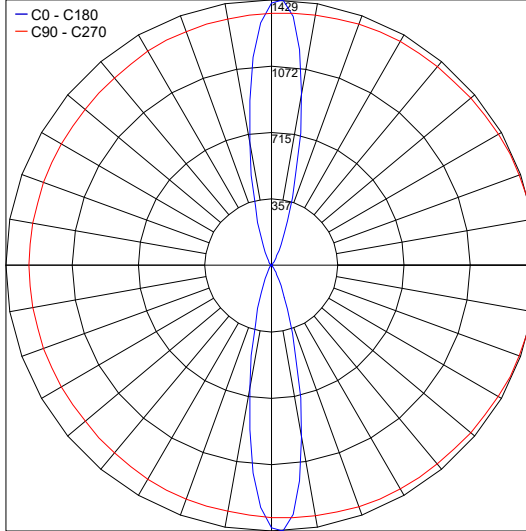

## TECHNICAL DATA

<b>Wattage / Input</b>	2 x 8W (120VAC)
<b>Power Supply</b>	Integral
<b>Construction</b>	Body: Die-Cast Copper-Free Aluminum Lens: Tempered Safety Glass
<b>CCT</b>	3000K, 4000K
<b>BUG Rating</b>	B1-U3-G0
<b>Delivered Lumens</b>	720 lm per beam(3000K, 10°)
<b>Efficacy</b>	90.0 lm/W per beam (3000K, 10°)
<b>Optics</b>	3 Standard, See Below
<b>Finishes</b>	Textured Gray, Anthracite Gray, Matte Black (on request)
<b>Fixture Dimensions</b>	Ø5.51" x 9.37" h
<b>LED Source</b>	5 x 1.5W CREE "XP-G3" High Power LEDs up and down.
<b>Fixture Weight</b>	6.6 lbs
<b>IP Rating</b>	IP65
<b>IK Rating</b>	IK09

## ORDERING INFORMATION

Example: 401004P-30K-10-MB

401004P	-		-		-	
Model No.	CCT	Optics	Finish			
401004P	30K - 3000K 40K - 4000K	10 - 10° 30 - 30° 45 - 45°	TG - Textured Gray AG - Anthracite Gray MB - Matte Black (on request)			

## PHOTOMETRIC DATA

Note: all photometry is 3000K

Maximum Candela = 15562.5

PHOTOMETRIC FILENAME : 401004\_10°.IES

Maximum Candela = 1429.3

PHOTOMETRIC FILENAME : 401004\_30°.IES

Job Name/Date:

Fixture Type Designation: