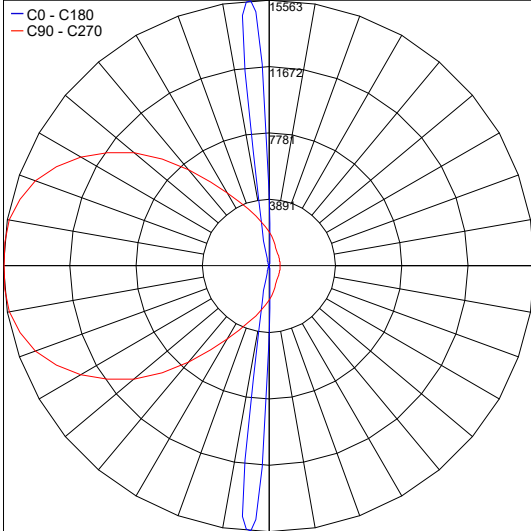

TECHNICAL DATA

| | |
|---------------------------|--|
| Wattage / Input | 2 x 8W (120VAC) |
| Power Supply | Integral |
| Construction | Body: Die-Cast Copper-Free Aluminum Lens: Tempered Safety Glass |
| CCT | 3000K, 4000K |
| Delivered Lumens | 720 lm per beam(3000K, 10°) |
| Efficacy | 90.0 lm/W per beam (3000K, 10°) |
| Optics | 3 Standard, See Below |
| Finishes | Textured Gray, Anthracite Gray, Matte Black (on request) |
| Fixture Dimensions | Ø5.51" x 9.37" h |
| LED Source | 5 x 1.5W CREE "XP-G3" High Power LEDs up and down. |
| Fixture Weight | 6.6 lbs |
| IP Rating | IP65 |
| IK Rating | IK09 |

Fixture Dimensions

ORDERING INFORMATION

Example: 401004P-30K-10-MB

| 401004P | - | | - | | - | |
|-----------|----------------------------|----------------------------------|---|--|---|--|
| Model No. | CCT | Optics | Finish | | | |
| 401004P | 30K - 3000K 40K - 4000K | 10 - 10° 30 - 30° 45 - 45° | TG - Textured Gray AG - Anthracite Gray MB - Matte Black (on request) | | | |

Job Name/Date:

Fixture Type Designation:

PHOTOMETRIC DATA

Note: all photometry is 3000K

Maximum Candela = 15562.5

PHOTOMETRIC FILENAME : 401004_10°.IES

Maximum Candela = 1429.3

PHOTOMETRIC FILENAME : 401004_30°.IES