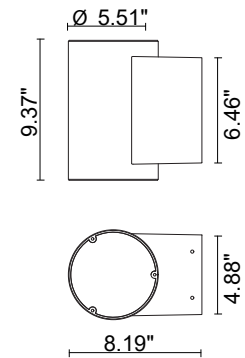

TECHNICAL DATA

| | |
|---------------------------|--|
| Wattage / Input | 2 x 8W (120VAC) |
| Power Supply | Integral |
| Construction | Body: Die-Cast Copper-Free Aluminum Lens: Tempered Safety Glass |
| CCT | 3000K, 4000K |
| Delivered Lumens | 720 lm per beam(3000K, 10°) |
| Efficacy | 90.0 lm/W per beam (3000K, 10°) |
| Optics | 3 Standard, See Below |
| Finishes | Textured Gray, Anthracite Gray, Matte Black (on request) |
| Fixture Dimensions | Ø5.51" x 9.37" h |
| LED Source | 5 x 1.5W CREE "XP-G3" High Power LEDs up and down. |
| Fixture Weight | 6.6 lbs |
| IP Rating | IP65 |
| IK Rating | IK09 |

Fixture Dimensions

ORDERING INFORMATION

Example: 401004P-30K-10-MB

| 401004P | - | | - | | - | |
|-----------|----------------------------|----------------------------------|---|--|---|--|
| Model No. | CCT | Optics | Finish | | | |
| 401004P | 30K - 3000K 40K - 4000K | 10 - 10° 30 - 30° 45 - 45° | TG - Textured Gray AG - Anthracite Gray MB - Matte Black (on request) | | | |

Job Name/Date:

Fixture Type Designation:

PHOTOMETRIC DATA

Note: all photometry is 3000K

Maximum Candela = 15562.5

PHOTOMETRIC FILENAME : 401004_10°.IES

Maximum Candela = 1429.3

PHOTOMETRIC FILENAME : 401004_30°.IES