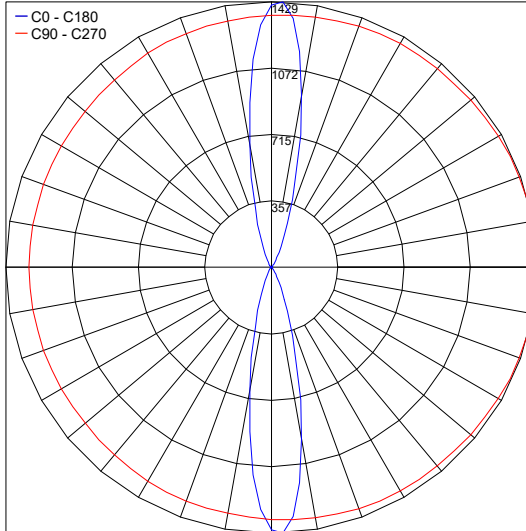

TECHNICAL DATA

| | |
|---------------------------|--|
| Wattage / Input | 2 x 8W (120VAC) |
| Power Supply | Integral |
| Construction | Body: Die-Cast Copper-Free Aluminum Lens: Tempered Safety Glass |
| CCT | 3000K, 4000K |
| Delivered Lumens | 720 lm per beam(3000K, 10°) |
| Efficacy | 90.0 lm/W per beam (3000K, 10°) |
| Optics | 3 Standard, See Below |
| Finishes | Textured Gray, Anthracite Gray, Matte Black (on request) |
| Fixture Dimensions | Ø5.51" x 9.37" h |
| LED Source | 5 x 1.5W CREE "XP-G3" High Power LEDs up and down. |
| Fixture Weight | 6.6 lbs |
| IP Rating | IP65 |
| IK Rating | IK09 |

Fixture Dimensions

ORDERING INFORMATION

Example: 401004P-30K-10-MB

| 401004P | - | | - | | - | |
|-----------|----------------------------|----------------------------------|---|--|---|--|
| Model No. | CCT | Optics | Finish | | | |
| 401004P | 30K - 3000K 40K - 4000K | 10 - 10° 30 - 30° 45 - 45° | TG - Textured Gray AG - Anthracite Gray MB - Matte Black (on request) | | | |

Job Name/Date:

Fixture Type Designation:

PHOTOMETRIC DATA

Note: all photometry is 3000K

Maximum Candela = 15562.5

PHOTOMETRIC FILENAME : 401004_10°.IES

Maximum Candela = 1429.3

PHOTOMETRIC FILENAME : 401004_30°.IES