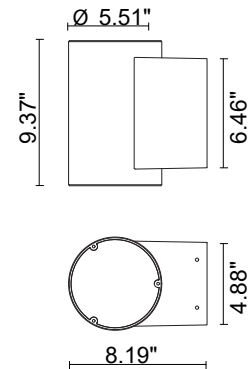

TECHNICAL DATA

Wattage / Input	2 x 14W (120VAC)
Power Supply	Integral
Construction	Body: Die-Cast Copper-Free Aluminum Lens: Tempered Safety Glass
CCT	3000K
BUG Rating	B1-U5-G0 (30°)
Delivered Lumens	1300 lm per beam (10°)
Efficacy	92.9 lm/W per beam
Optics	3 Standard, See Below
Finishes	Textured Gray, Anthracite Gray, Matte Black (on request)
Fixture Dimensions	Ø5.51" x 9.37" h
LED Source	5 CREE "XP-L" High Power LED up and 5 CREE "XP-L" High Power LED down
Fixture Weight	6.6 lbs
IP Rating	IP65
IK Rating	IK09

Fixture Dimensions

ORDERING INFORMATION

Example: 401016P-30K-10-MB

401016P	-	30K	-		-	
Model No.	CCT	Optics	Finish			
401016P	30K - 3000K	10 - 10° 30 - 30° 45 - 45°	TG - Textured Gray AG - Anthracite Gray MB - Matte Black (on request)			

Job Name/Date:

Fixture Type Designation:

PHOTOMETRIC DATA

Maximum Candela = 53240.2

PHOTOMETRIC FILENAME : 401016_10.IES

Maximum Candela = 5726.6

PHOTOMETRIC FILENAME : 401016_30.IES

Job Name/Date: