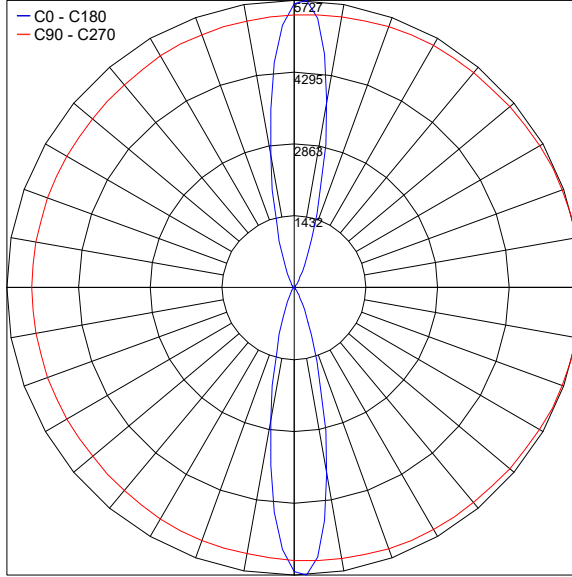

TECHNICAL DATA

Wattage / Input	2 x 14W (120VAC)
Power Supply	Integral
Construction	Body: Die-Cast Copper-Free Aluminum Lens: Tempered Safety Glass
CCT	3000K
BUG Rating	B1-U5-G0 (30°)
Delivered Lumens	1300 lm per beam (10°)
Efficacy	92.9 lm/W per beam
Optics	3 Standard, See Below
Finishes	Textured Gray, Anthracite Gray, Matte Black (on request)
Fixture Dimensions	Ø5.51" x 9.37" h
LED Source	5 CREE "XP-L" High Power LED up and 5 CREE "XP-L" High Power LED down
Fixture Weight	6.6 lbs
IP Rating	IP65
IK Rating	IK09

Fixture Dimensions

ORDERING INFORMATION

Example: 401016P-30K-10-MB

401016P	-	30K	-		-	
Model No.	CCT	Optics	Finish			
401016P	30K - 3000K	10 - 10° 30 - 30° 45 - 45°	TG - Textured Gray AG - Anthracite Gray MB - Matte Black (on request)			

Job Name/Date:

Fixture Type Designation:

PHOTOMETRIC DATA

Maximum Candela = 53240.2

PHOTOMETRIC FILENAME : 401016_10.IES

Maximum Candela = 5726.6

PHOTOMETRIC FILENAME : 401016_30.IES

Job Name/Date: