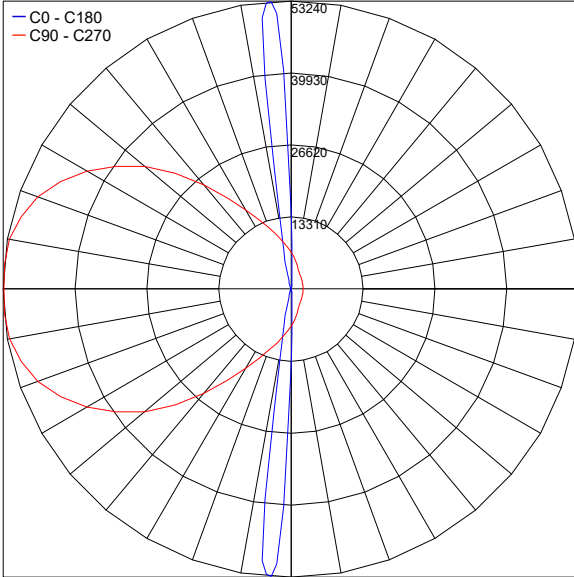

TECHNICAL DATA

Wattage / Input	2 x 14W (120VAC)
Power Supply	Integral
Construction	Body: Die-Cast Copper-Free Aluminum Lens: Tempered Safety Glass
CCT	3000K
BUG Rating	B1-U5-G0 (30°)
Delivered Lumens	1300 lm per beam (10°)
Efficacy	92.9 lm/W per beam
Optics	3 Standard, See Below
Finishes	Textured Gray, Anthracite Gray, Matte Black (on request)
Fixture Dimensions	Ø5.51" x 9.37" h
LED Source	5 CREE "XP-L" High Power LED up and 5 CREE "XP-L" High Power LED down
Fixture Weight	6.6 lbs
IP Rating	IP65
IK Rating	IK09

Fixture Dimensions

ORDERING INFORMATION

Example: 401016P-30K-10-MB

401016P	-	30K	-		-	
Model No.	CCT	Optics	Finish			
401016P	30K - 3000K	10 - 10° 30 - 30° 45 - 45°	TG - Textured Gray AG - Anthracite Gray MB - Matte Black (on request)			

Job Name/Date:

Fixture Type Designation:

PHOTOMETRIC DATA

Maximum Candela = 53240.2

PHOTOMETRIC FILENAME : 401016_10.IES

Maximum Candela = 5726.6

PHOTOMETRIC FILENAME : 401016_30.IES

Job Name/Date: