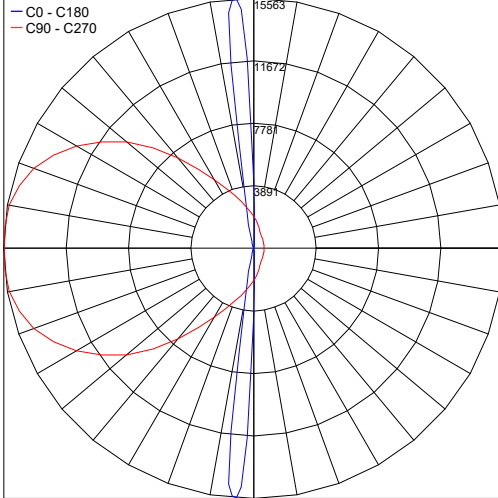

TECHNICAL DATA

Wattage / Input	2 x 8W (120VAC)
Power Supply	Integral
Construction	Body: Die-Cast Copper-Free Aluminum Lens: Tempered Safety Glass
CCT	3000K, 4000K
BUG Rating	B1-U3-G0
Delivered Lumens	720 lm per beam (3000K, 10°)
Efficacy	90.0 lm/W per beam(3000K, 10°)
Optics	3 Standard, See Below
Finishes	Textured Gray, Anthracite Gray, Matte Black (on request)
Fixture Dimensions	5.51" square x 9.37" h
LED Source	5 x 1.5W CREE "XP-G3" High Power LED up and down
Fixture Weight	6.6 lbs
IP Rating	IP65
IK Rating	IK09

Fixture Dimensions

ORDERING INFORMATION

Example: 401006P-30K-10-MB

401006P	-		-		-	
---------	---	--	---	--	---	--

Model No.	CCT	Optics	Finish
401006P	30K - 3000K 40K - 4000K	10 - 10° 30 - 30° 45 - 45°	TG - Textured Gray AG - Anthracite Gray MB - Matte Black (on request)

Job Name/Date:

Fixture Type Designation:

PHOTOMETRIC DATA

Note: all photometry is 3000K

Maximum Candela = 15562.5

PHOTOMETRIC FILENAME : 401006 TECH MED SQ 10°.IES

Maximum Candela = 1429.3

PHOTOMETRIC FILENAME : 401006 TECH MED SQ 30°.IES