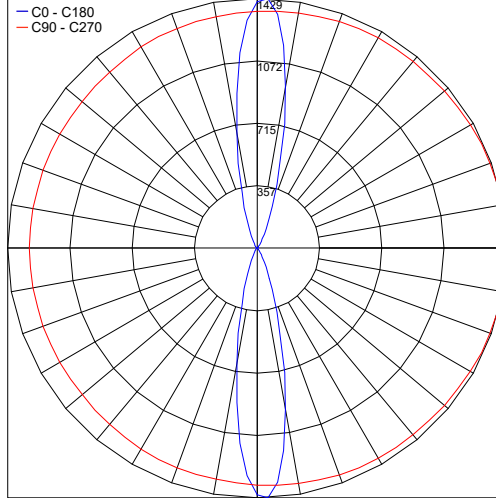

TECHNICAL DATA

Wattage / Input	2 x 8W (120VAC)
Power Supply	Integral
Construction	Body: Die-Cast Copper-Free Aluminum Lens: Tempered Safety Glass
CCT	3000K, 4000K
BUG Rating	B1-U3-G0
Delivered Lumens	720 lm per beam (3000K, 10°)
Efficacy	90.0 lm/W per beam(3000K, 10°)
Optics	3 Standard, See Below
Finishes	Textured Gray, Anthracite Gray, Matte Black (on request)
Fixture Dimensions	5.51" square x 9.37" h
LED Source	5 x 1.5W CREE "XP-G3" High Power LED up and down
Fixture Weight	6.6 lbs
IP Rating	IP65
IK Rating	IK09

Fixture Dimensions

ORDERING INFORMATION

Example: 401006P-30K-10-MB

401006P	-		-		-	
---------	---	--	---	--	---	--

Model No.	CCT	Optics	Finish
401006P	30K - 3000K 40K - 4000K	10 - 10° 30 - 30° 45 - 45°	TG - Textured Gray AG - Anthracite Gray MB - Matte Black (on request)

Job Name/Date:

Fixture Type Designation:

PHOTOMETRIC DATA

Note: all photometry is 3000K

Maximum Candela = 15562.5

PHOTOMETRIC FILENAME : 401006 TECH MED SQ 10°.IES

Maximum Candela = 1429.3

PHOTOMETRIC FILENAME : 401006 TECH MED SQ 30°.IES