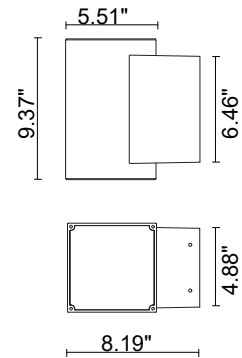

TECHNICAL DATA

Wattage / Input	2 x 8W (120VAC)
Power Supply	Integral
Construction	Body: Die-Cast Copper-Free Aluminum Lens: Tempered Safety Glass
CCT	3000K, 4000K
BUG Rating	B1-U3-G0
Delivered Lumens	720 lm per beam (3000K, 10°)
Efficacy	90.0 lm/W per beam(3000K, 10°)
Optics	3 Standard, See Below
Finishes	Textured Gray, Anthracite Gray, Matte Black (on request)
Fixture Dimensions	5.51" square x 9.37" h
LED Source	5 x 1.5W CREE "XP-G3" High Power LED up and down
Fixture Weight	6.6 lbs
IP Rating	IP65
IK Rating	IK09

Fixture Dimensions

ORDERING INFORMATION

Example: 401006P-30K-10-MB

401006P	-		-		-	
---------	---	--	---	--	---	--

Model No.	CCT	Optics	Finish
401006P	30K - 3000K 40K - 4000K	10 - 10° 30 - 30° 45 - 45°	TG - Textured Gray AG - Anthracite Gray MB - Matte Black (on request)

Job Name/Date:

Fixture Type Designation:

PHOTOMETRIC DATA

Note: all photometry is 3000K

Maximum Candela = 15562.5

PHOTOMETRIC FILENAME : 401006 TECH MED SQ 10°.IES

Maximum Candela = 1429.3

PHOTOMETRIC FILENAME : 401006 TECH MED SQ 30°.IES