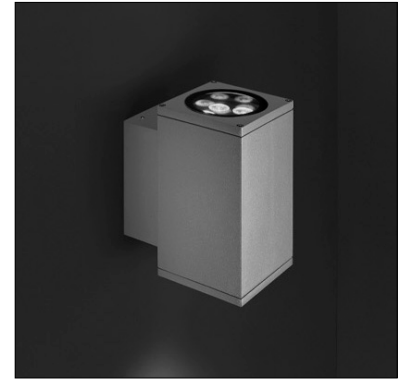

TECH MEDIUM 02 SQUARE

Tech Medium 02 Square is a wall mounted luminaire for outdoor installation with an up and down light distribution and adjustable +/- 15°. It is available in 2 color temperatures, 3 optic options and 3 standard finishes.

TECHNICAL DATA

Wattage / Input	2 x 8W (120VAC)
Power Supply	Integral
Construction	Body: Die-Cast Copper-Free Aluminum Lens: Tempered Safety Glass
CCT	3000K, 4000K
BUG Rating	B1-U3-G0
Delivered Lumens	720 lm per beam (3000K, 10°)
Efficacy	90.0 lm/W per beam(3000K, 10°)
Optics	3 Standard, See Below
Finishes	Textured Gray, Anthracite Gray, Matte Black (on request)
Fixture Dimensions	5.51" square x 9.37" h
LED Source	5 x 1.5W CREE "XP-G3" High Power LED up and down
Fixture Weight	6.6 lbs
IP Rating	IP65
IK Rating	IK09

Fixture Dimensions

ORDERING INFORMATION

Example: 401006P-30K-10-MB

401006P	-		-		-	
---------	---	--	---	--	---	--

Model No.	CCT	Optics	Finish
401006P	30K - 3000K 40K - 4000K	10 - 10° 30 - 30° 45 - 45°	TG - Textured Gray AG - Anthracite Gray MB - Matte Black (on request)