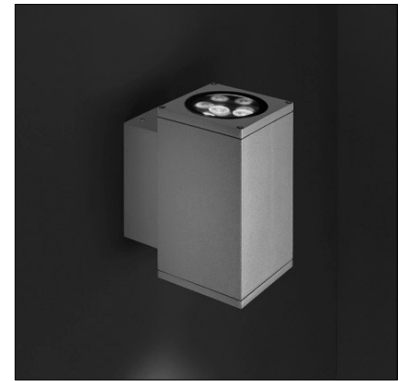

TECH MEDIUM 02 SQUARE

Tech Medium 02 Square is a wall mounted luminaire for outdoor installation with an up and down light distribution and adjustable +/- 15°. It is available in 2 color temperatures, 3 optic options and 3 standard finishes.

TECHNICAL DATA

Wattage / Input	2 x 8W (120VAC)
Power Supply	Integral
Construction	Body: Die-Cast Copper-Free Aluminum Lens: Tempered Safety Glass
CCT	3000K, 4000K
Delivered Lumens	720 lm per beam (3000K, 10°)
Efficacy	90.0 lm/W per beam(3000K, 10°)
Optics	3 Standard, See Below
Finishes	Textured Gray, Anthracite Gray, Matte Black (on request)
Fixture Dimensions	5.51" square x 9.37" h
LED Source	5 x 1.5W CREE "XP-G3" High Power LED up and down
Fixture Weight	6.6 lbs
IP Rating	IP65
IK Rating	IK09

Fixture Dimensions

ORDERING INFORMATION

Example: 401006P-30K-10-MB

401006P	-		-		-	
Model No.	CCT	Optics	Finish			
401006P	30K - 3000K 40K - 4000K	10 - 10° 30 - 30° 45 - 45°	TG - Textured Gray AG - Anthracite Gray MB - Matte Black (on request)			