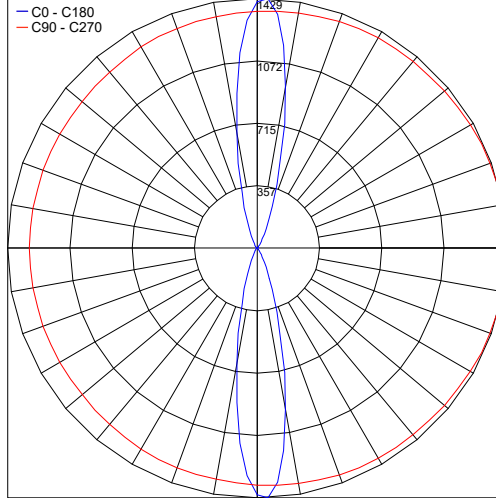

TECHNICAL DATA

Wattage / Input	2 x 8W (120VAC)
Power Supply	Integral
Construction	Body: Die-Cast Copper-Free Aluminum Lens: Tempered Safety Glass
CCT	3000K, 4000K
Delivered Lumens	720 lm per beam (3000K, 10°)
Efficacy	90.0 lm/W per beam(3000K, 10°)
Optics	3 Standard, See Below
Finishes	Textured Gray, Anthracite Gray, Matte Black (on request)
Fixture Dimensions	5.51" square x 9.37" h
LED Source	5 x 1.5W CREE "XP-G3" High Power LED up and down
Fixture Weight	6.6 lbs
IP Rating	IP65
IK Rating	IK09

Fixture Dimensions

ORDERING INFORMATION

Example: 401006P-30K-10-MB

401006P	-		-		-	
Model No.	CCT	Optics	Finish			
401006P	30K - 3000K 40K - 4000K	10 - 10° 30 - 30° 45 - 45°	TG - Textured Gray AG - Anthracite Gray MB - Matte Black (on request)			

Job Name/Date:

Fixture Type Designation:

PHOTOMETRIC DATA

Note: all photometry is 3000K

Maximum Candela = 15562.5

PHOTOMETRIC FILENAME : 401006 TECH MED SQ 10°.IES

Maximum Candela = 1429.3

PHOTOMETRIC FILENAME : 401006 TECH MED SQ 30°.IES