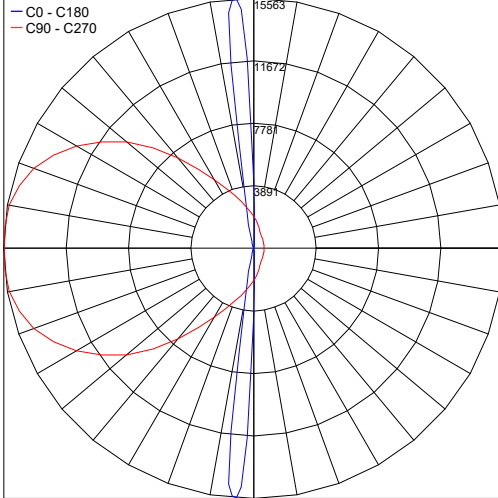

TECHNICAL DATA

Wattage / Input	2 x 8W (120VAC)
Power Supply	Integral
Construction	Body: Die-Cast Copper-Free Aluminum Lens: Tempered Safety Glass
CCT	3000K, 4000K
Delivered Lumens	720 lm per beam (3000K, 10°)
Efficacy	90.0 lm/W per beam(3000K, 10°)
Optics	3 Standard, See Below
Finishes	Textured Gray, Anthracite Gray, Matte Black (on request)
Fixture Dimensions	5.51" square x 9.37" h
LED Source	5 x 1.5W CREE "XP-G3" High Power LED up and down
Fixture Weight	6.6 lbs
IP Rating	IP65
IK Rating	IK09

Fixture Dimensions

ORDERING INFORMATION

Example: 401006P-30K-10-MB

401006P	-		-		-	
Model No.	CCT	Optics	Finish			
401006P	30K - 3000K 40K - 4000K	10 - 10° 30 - 30° 45 - 45°	TG - Textured Gray AG - Anthracite Gray MB - Matte Black (on request)			

Job Name/Date:

Fixture Type Designation:

PHOTOMETRIC DATA

Note: all photometry is 3000K

Maximum Candela = 15562.5

PHOTOMETRIC FILENAME : 401006 TECH MED SQ 10°.IES

Maximum Candela = 1429.3

PHOTOMETRIC FILENAME : 401006 TECH MED SQ 30°.IES