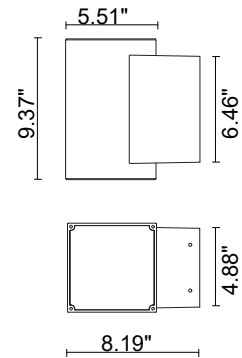

TECHNICAL DATA

Wattage / Input	2 x 8W (120VAC)
Power Supply	Integral
Construction	Body: Die-Cast Copper-Free Aluminum Lens: Tempered Safety Glass
CCT	3000K, 4000K
Delivered Lumens	720 lm per beam (3000K, 10°)
Efficacy	90.0 lm/W per beam(3000K, 10°)
Optics	3 Standard, See Below
Finishes	Textured Gray, Anthracite Gray, Matte Black (on request)
Fixture Dimensions	5.51" square x 9.37" h
LED Source	5 x 1.5W CREE "XP-G3" High Power LED up and down
Fixture Weight	6.6 lbs
IP Rating	IP65
IK Rating	IK09

Fixture Dimensions

ORDERING INFORMATION

Example: 401006P-30K-10-MB

401006P	-		-		-	
Model No.	CCT	Optics	Finish			
401006P	30K - 3000K 40K - 4000K	10 - 10° 30 - 30° 45 - 45°	TG - Textured Gray AG - Anthracite Gray MB - Matte Black (on request)			

Job Name/Date:

Fixture Type Designation:

PHOTOMETRIC DATA

Note: all photometry is 3000K

Maximum Candela = 15562.5

PHOTOMETRIC FILENAME : 401006 TECH MED SQ 10°.IES

Maximum Candela = 1429.3

PHOTOMETRIC FILENAME : 401006 TECH MED SQ 30°.IES