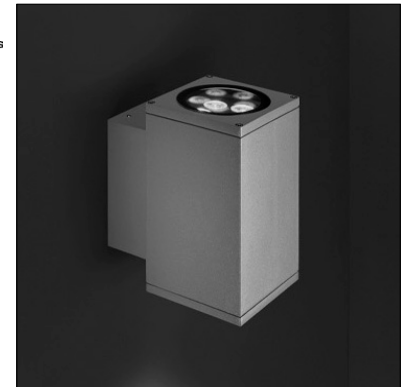

# TECH MEDIUM 02 SQUARE PRO

Tech Medium 02 Square Pro is a wall mounted luminaire for outdoor installation with an up and down light distribution and adjustable +/- 15°. It is available in 3000K with 3 optic options and 3 standard finishes.

## TECHNICAL DATA

<b>Wattage / Input</b>	2 x 14W (120VAC)
<b>Power Supply</b>	Integral
<b>Construction</b>	Body: Die-Cast Copper-Free Aluminum Lens: Tempered Safety Glass
<b>CCT</b>	3000K
<b>BUG Rating</b>	B3-U5-G0 (10°)
<b>Delivered Lumens</b>	1300 lm per beam (10°)
<b>Efficacy</b>	92.9 lm/W per beam
<b>Optics</b>	3 Standard, See Below
<b>Finishes</b>	Textured Gray, Anthracite Gray, Matte Black (on request)
<b>Fixture Dimensions</b>	5.51" w x 5.51" l x 9.37" h
<b>LED Source</b>	5 CREE "XP-L" High Power LED up and 5 CREE "XP-L" High Power LED down
<b>Fixture Weight</b>	6.6 lbs
<b>IP Rating</b>	IP65
<b>IK Rating</b>	IK09