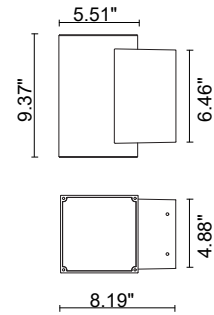

## TECHNICAL DATA

<b>Wattage / Input</b>	2 x 14W (120VAC)
<b>Power Supply</b>	Integral
<b>Construction</b>	Body: Die-Cast Copper-Free Aluminum Lens: Tempered Safety Glass
<b>CCT</b>	3000K
<b>BUG Rating</b>	B3-U5-G0 (10°)
<b>Delivered Lumens</b>	1300 lm per beam (10°)
<b>Efficacy</b>	92.9 lm/W per beam
<b>Optics</b>	3 Standard, See Below
<b>Finishes</b>	Textured Gray, Anthracite Gray, Matte Black (on request)
<b>Fixture Dimensions</b>	5.51" w x 5.51" l x 9.37" h
<b>LED Source</b>	5 CREE "XP-L" High Power LED up and 5 CREE "XP-L" High Power LED down
<b>Fixture Weight</b>	6.6 lbs
<b>IP Rating</b>	IP65
<b>IK Rating</b>	IK09

Fixture Dimensions

## ORDERING INFORMATION

Example: 401018P-30K-10-MB

401018P	-	30K	-		-	
Model No.	CCT	Optics	Finish			
401018P	30K - 3000K	10 - 10° 30 - 30° 45 - 45°	<b>TG</b> - Textured Gray <b>AG</b> - Anthracite Gray <b>MB</b> - Matte Black (on request)			

## PHOTOMETRIC DATA

Maximum Candela = 53240.2

PHOTOMETRIC FILENAME : 401018 TECH MED 02 SQ PRO 2X14 10°.IES

Maximum Candela = 5726.6

PHOTOMETRIC FILENAME : 401018 TECH MED 02 SQ PRO 2X14 30°.IES

Job Name/Date: