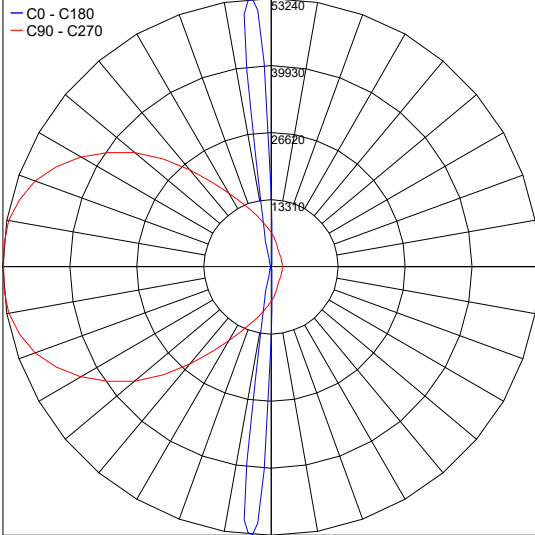

## TECHNICAL DATA

<b>Wattage / Input</b>	2 x 14W (120VAC)
<b>Power Supply</b>	Integral
<b>Construction</b>	Body: Die-Cast Copper-Free Aluminum Lens: Tempered Safety Glass
<b>CCT</b>	3000K
<b>BUG Rating</b>	B3-U5-G0 (10°)
<b>Delivered Lumens</b>	1300 lm per beam (10°)
<b>Efficacy</b>	92.9 lm/W per beam
<b>Optics</b>	3 Standard, See Below
<b>Finishes</b>	Textured Gray, Anthracite Gray, Matte Black (on request)
<b>Fixture Dimensions</b>	5.51" w x 5.51" l x 9.37" h
<b>LED Source</b>	5 CREE "XP-L" High Power LED up and 5 CREE "XP-L" High Power LED down
<b>Fixture Weight</b>	6.6 lbs
<b>IP Rating</b>	IP65
<b>IK Rating</b>	IK09

## ORDERING INFORMATION

Example: 401018P-30K-10-MB

401018P	-	30K	-		-	
Model No.	CCT	Optics	Finish			
401018P	30K - 3000K	10 - 10° 30 - 30° 45 - 45°	<b>TG</b> - Textured Gray <b>AG</b> - Anthracite Gray <b>MB</b> - Matte Black (on request)			

## PHOTOMETRIC DATA

Maximum Candela = 53240.2

PHOTOMETRIC FILENAME : 401018 TECH MED 02 SQ PRO 2X14 10°.IES

Maximum Candela = 5726.6

PHOTOMETRIC FILENAME : 401018 TECH MED 02 SQ PRO 2X14 30°.IES

Job Name/Date: