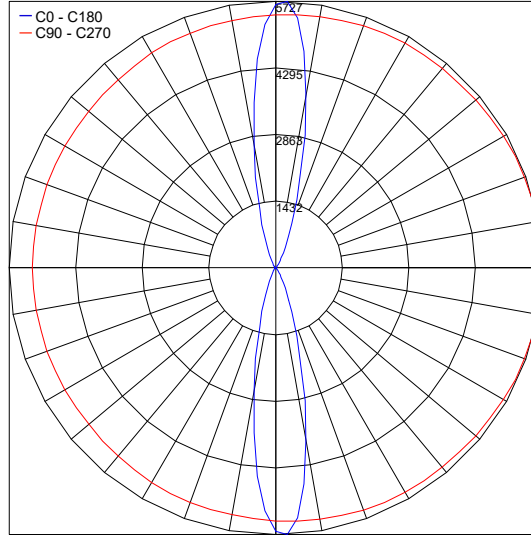

## TECHNICAL DATA

<b>Wattage / Input</b>	2 x 14W (120VAC)
<b>Power Supply</b>	Integral
<b>Construction</b>	Body: Die-Cast Copper-Free Aluminum Lens: Tempered Safety Glass
<b>CCT</b>	3000K
<b>BUG Rating</b>	B3-U5-G0 (10°)
<b>Delivered Lumens</b>	1300 lm per beam (10°)
<b>Efficacy</b>	92.9 lm/W per beam
<b>Optics</b>	3 Standard, See Below
<b>Finishes</b>	Textured Gray, Anthracite Gray, Matte Black (on request)
<b>Fixture Dimensions</b>	5.51" w x 5.51" l x 9.37" h
<b>LED Source</b>	5 CREE "XP-L" High Power LED up and 5 CREE "XP-L" High Power LED down
<b>Fixture Weight</b>	6.6 lbs
<b>IP Rating</b>	IP65
<b>IK Rating</b>	IK09

## ORDERING INFORMATION

Example: 401018P-30K-10-MB

401018P	-	30K	-		-	
Model No.	CCT	Optics	Finish			
401018P	30K - 3000K	10 - 10° 30 - 30° 45 - 45°	<b>TG</b> - Textured Gray <b>AG</b> - Anthracite Gray <b>MB</b> - Matte Black (on request)			

## PHOTOMETRIC DATA

Maximum Candela = 53240.2

PHOTOMETRIC FILENAME : 401018 TECH MED 02 SQ PRO 2X14 10°.IES

Maximum Candela = 5726.6

PHOTOMETRIC FILENAME : 401018 TECH MED 02 SQ PRO 2X14 30°.IES

Job Name/Date: