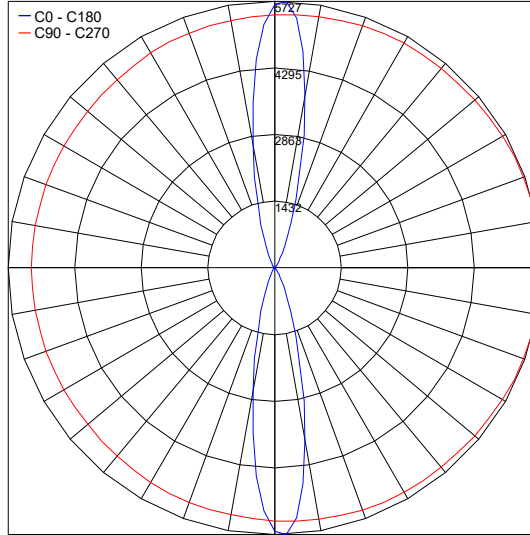

TECHNICAL DATA

Wattage / Input	2 x 14W (120VAC)
Power Supply	Integral
Construction	Body: Die-Cast Copper-Free Aluminum Lens: Tempered Safety Glass
CCT	3000K
Delivered Lumens	1300 lm per beam (10°)
Efficacy	92.9 lm/W per beam
Optics	3 Standard, See Below
Finishes	Textured Gray, Anthracite Gray, Matte Black (on request)
Fixture Dimensions	5.51" w x 5.51" l x 9.37" h
LED Source	5 CREE "XP-L" High Power LED up and 5 CREE "XP-L" High Power LED down
Fixture Weight	6.6 lbs
IP Rating	IP65
IK Rating	IK09

Fixture Dimensions

ORDERING INFORMATION

Example: 401018P-30K-10-MB

401018P	-	30K	-		-	
Model No.	CCT	Optics	Finish			
401018P	30K - 3000K	10 - 10° 30 - 30° 45 - 45°	TG - Textured Gray AG - Anthracite Gray MB - Matte Black (on request)			

Job Name/Date:

Fixture Type Designation:

PHOTOMETRIC DATA

Maximum Candela = 53240.2

PHOTOMETRIC FILENAME : 401018 TECH MED 02 SQ PRO 2X14 10°.IES

Maximum Candela = 5726.6

PHOTOMETRIC FILENAME : 401018 TECH MED 02 SQ PRO 2X14 30°.IES