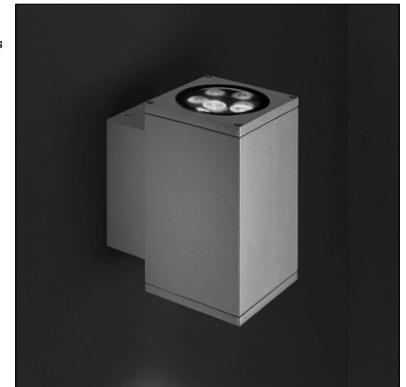

TECH MEDIUM 02 SQUARE PRO

Tech Medium 02 Square Pro is a wall mounted luminaire for outdoor installation with an up and down light distribution and adjustable +/- 15°. It is available in 3000K with 3 optic options and 3 standard finishes.

TECHNICAL DATA

Wattage / Input	2 x 14W (120VAC)
Power Supply	Integral
Construction	Body: Die-Cast Copper-Free Aluminum Lens: Tempered Safety Glass
CCT	3000K
Delivered Lumens	1300 lm per beam (10°)
Efficacy	92.9 lm/W per beam
Optics	3 Standard, See Below
Finishes	Textured Gray, Anthracite Gray, Matte Black (on request)
Fixture Dimensions	5.51" w x 5.51" l x 9.37" h
LED Source	5 CREE "XP-L" High Power LED up and 5 CREE "XP-L" High Power LED down
Fixture Weight	6.6 lbs
IP Rating	IP65
IK Rating	IK09

Fixture Dimensions

ORDERING INFORMATION

Example: 401018P-30K-10-MB

401018P	-	30K	-		-	
Model No.	CCT	Optics	Finish			
401018P	30K - 3000K	10 - 10° 30 - 30° 45 - 45°	TG - Textured Gray AG - Anthracite Gray MB - Matte Black (on request)			

Job Name/Date:

Fixture Type Designation:

PHOTOMETRIC DATA

Maximum Candela = 53240.2

PHOTOMETRIC FILENAME : 401018 TECH MED 02 SQ PRO 2X14 10°.IES

Maximum Candela = 5726.6

PHOTOMETRIC FILENAME : 401018 TECH MED 02 SQ PRO 2X14 30°.IES