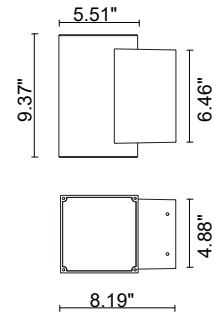

TECHNICAL DATA

Wattage / Input	2 x 14W (120VAC)
Power Supply	Integral
Construction	Body: Die-Cast Copper-Free Aluminum Lens: Tempered Safety Glass
CCT	3000K
Delivered Lumens	1300 lm per beam (10°)
Efficacy	92.9 lm/W per beam
Optics	3 Standard, See Below
Finishes	Textured Gray, Anthracite Gray, Matte Black (on request)
Fixture Dimensions	5.51" w x 5.51" l x 9.37" h
LED Source	5 CREE "XP-L" High Power LED up and 5 CREE "XP-L" High Power LED down
Fixture Weight	6.6 lbs
IP Rating	IP65
IK Rating	IK09

Fixture Dimensions

ORDERING INFORMATION

Example: 401018P-30K-10-MB

401018P	-	30K	-		-	
Model No.	CCT	Optics	Finish			
401018P	30K - 3000K	10 - 10° 30 - 30° 45 - 45°	TG - Textured Gray AG - Anthracite Gray MB - Matte Black (on request)			

Job Name/Date:

Fixture Type Designation:

PHOTOMETRIC DATA

Maximum Candela = 53240.2

PHOTOMETRIC FILENAME : 401018 TECH MED 02 SQ PRO 2X14 10°.IES

Maximum Candela = 5726.6

PHOTOMETRIC FILENAME : 401018 TECH MED 02 SQ PRO 2X14 30°.IES