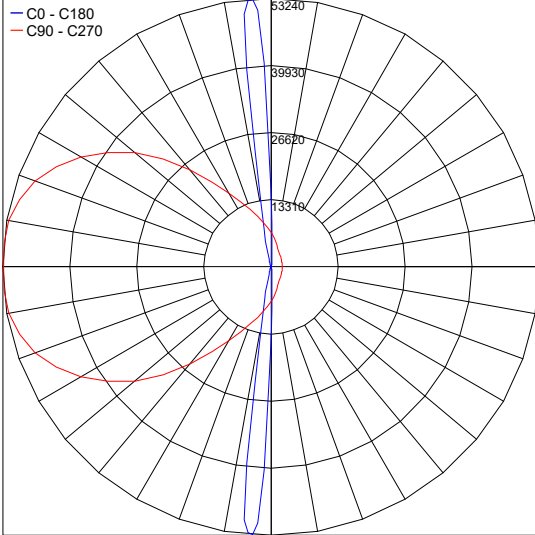

TECHNICAL DATA

Wattage / Input	2 x 14W (120VAC)
Power Supply	Integral
Construction	Body: Die-Cast Copper-Free Aluminum Lens: Tempered Safety Glass
CCT	3000K
Delivered Lumens	1300 lm per beam (10°)
Efficacy	92.9 lm/W per beam
Optics	3 Standard, See Below
Finishes	Textured Gray, Anthracite Gray, Matte Black (on request)
Fixture Dimensions	5.51" w x 5.51" l x 9.37" h
LED Source	5 CREE "XP-L" High Power LED up and 5 CREE "XP-L" High Power LED down
Fixture Weight	6.6 lbs
IP Rating	IP65
IK Rating	IK09

Fixture Dimensions

ORDERING INFORMATION

Example: 401018P-30K-10-MB

401018P	-	30K	-		-	
Model No.	CCT	Optics	Finish			
401018P	30K - 3000K	10 - 10° 30 - 30° 45 - 45°	TG - Textured Gray AG - Anthracite Gray MB - Matte Black (on request)			

Job Name/Date:

Fixture Type Designation:

PHOTOMETRIC DATA

Maximum Candela = 53240.2

PHOTOMETRIC FILENAME : 401018 TECH MED 02 SQ PRO 2X14 10°.IES

Maximum Candela = 5726.6

PHOTOMETRIC FILENAME : 401018 TECH MED 02 SQ PRO 2X14 30°.IES