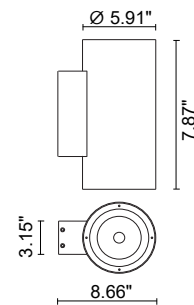

TECH MEDIUM STEEL ROUND 01

Tech Medium Steel Round 01 is a wall mounted luminaire for outdoor installation with a downward light distribution. It is available in 3000K with a 30° optic and a mirrored stainless steel finish.

TECHNICAL DATA

Wattage / Input	12W (120VAC)
Power Supply	Integral
Construction	Body: Mirrored Stainless Steel AISI 316L Lens: Tempered Safety Glass
CCT	3000K
Delivered Lumens	960 lm
Efficacy	80.0 lm/W
Optics	30°
Finishes	Mirrored Stainless Steel
Fixture Dimensions	Ø5.91" x 7.87" h
Fixture Weight	10.8 lbs
Light Source	1 x 12W CREE COB LED
IP Rating	IP65
IK Rating	IK08

Fixture Dimensions

ORDERING INFORMATION

Example: 401903P-30K-30-MS

401903P	-	30K	-	30	-	MS
Model No.		CCT		Optics		Finish
401903P		30K - 3000K		30 - 30°		MS - Mirrored Stainless Steel

PHOTOMETRIC DATA

Maximum Candela = 944