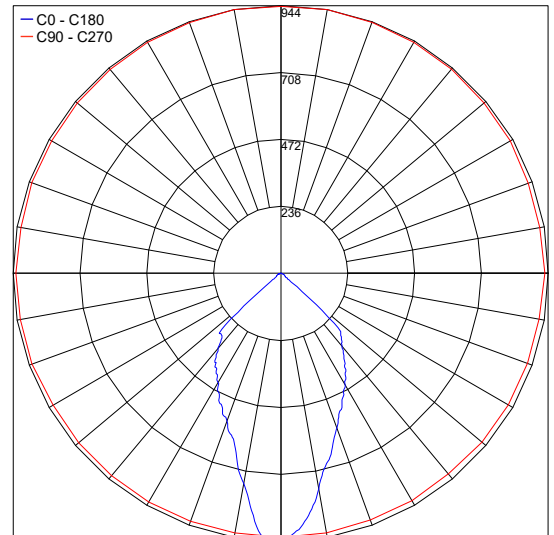

TECHNICAL DATA

Wattage / Input	12W (120VAC)
Power Supply	Integral
Construction	Body: Mirrored Stainless Steel AISI 316L Lens: Tempered Safety Glass
CCT	3000K
Delivered Lumens	960 lm
Efficacy	80.0 lm/W
Optics	30°
Finishes	Mirrored Stainless Steel
Fixture Dimensions	Ø5.91" x 7.87" h
Fixture Weight	10.8 lbs
Light Source	1 x 12W CREE COB LED
IP Rating	IP65
IK Rating	IK08

Fixture Dimensions

ORDERING INFORMATION

Example: 401903P-30K-30-MS

401903P	-	30K	-	30	-	MS
Model No.		CCT		Optics		Finish
401903P		30K - 3000K		30 - 30°		MS - Mirrored Stainless Steel

PHOTOMETRIC DATA

Maximum Candela = 944