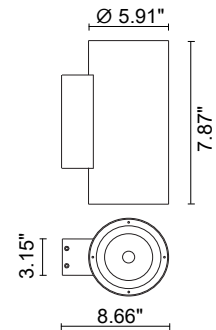

TECH MEDIUM STEEL ROUND 02

Tech Medium Steel Round 02 is a wall mounted luminaire for outdoor installation with a up and down light distribution. It is available in 3000K with a 30° optic and a mirrored stainless steel finish.

TECHNICAL DATA

Wattage / Input	2 x 12W (120VAC)
Power Supply	Integral
Construction	Body: Mirrored Stainless Steel AISI 316L Lens: Tempered Safety Glass
CCT	3000K
Delivered Lumens	960 lm per beam
Efficacy	80.0 lm/W per beam
Optics	30°
Finishes	Mirrored Stainless Steel
Fixture Dimensions	Ø5.91" x 7.87"
Fixture Weight	11.0 lbs
Light Source	2 x 12W CREE COB LED
IP Rating	IP65
IK Rating	IK08

Fixture Dimensions

ORDERING INFORMATION

Example: 401904P-30K-30-MS

401904P	-	30K	-	30	-	MS
Model No.		CCT		Optics		Finish
401904P		30K - 3000K		30 - 30°		MS - Mirrored Stainless Steel

Job Name/Date:

Fixture Type Designation: