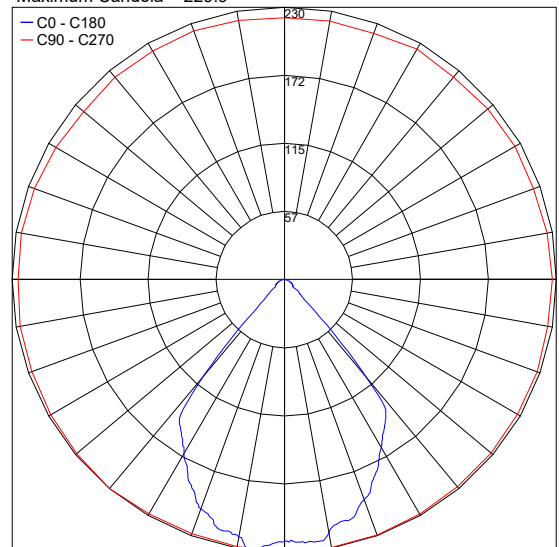

## TECHNICAL DATA

<b>Wattage / Input</b>	5W (120VAC)
<b>Power Supply</b>	Integral
<b>Construction</b>	Body: Mirrored Stainless Steel AISI 316L Lens: Tempered Safety Glass
<b>CCT</b>	3000K
<b>Delivered Lumens</b>	480 lm
<b>Efficacy</b>	96.0 lm/W
<b>Optics</b>	30°
<b>Finishes</b>	Mirrored Stainless Steel
<b>Fixture Dimensions</b>	Ø2.95" x 7.87"
<b>Fixture Weight</b>	4.2 lbs
<b>Light Source</b>	1 x 5W CREE COB LED
<b>IP Rating</b>	IP65
<b>IK Rating</b>	IK08

Fixture Dimensions

## ORDERING INFORMATION

Example: 401901P-30K-30-MS

401901P	-	30K	-	30	-	MS
<b>Model No.</b>		<b>CCT</b>		<b>Optics</b>		<b>Finish</b>
401901P		30K - 3000K		30 - 30°		MS - Mirrored Stainless Steel

## PHOTOMETRIC DATA

Maximum Candela = 229.9

Job Name/Date:

Fixture Type Designation: