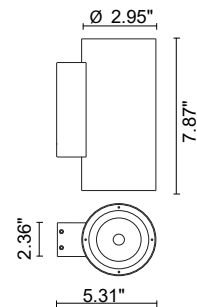

# TECH MINI STEEL ROUND 01

Tech Mini Steel Round 01 is a wall mounted luminaire for outdoor installation with a downward light distribution. It is available in 3000K with a 30° optic and a mirrored stainless steel finish.

## TECHNICAL DATA

<b>Wattage / Input</b>	5W (120VAC)
<b>Power Supply</b>	Integral
<b>Construction</b>	Body: Mirrored Stainless Steel AISI 316L Lens: Tempered Safety Glass
<b>CCT</b>	3000K
<b>Delivered Lumens</b>	480 lm
<b>Efficacy</b>	96.0 lm/W
<b>Optics</b>	30°
<b>Finishes</b>	Mirrored Stainless Steel
<b>Fixture Dimensions</b>	Ø2.95" x 7.87"
<b>Fixture Weight</b>	4.2 lbs
<b>Light Source</b>	1 x 5W CREE COB LED
<b>IP Rating</b>	IP65
<b>IK Rating</b>	IK08

Fixture Dimensions

## PHOTOMETRIC DATA

Maximum Candela = 229.9

Job Name/Date:

Fixture Type Designation: