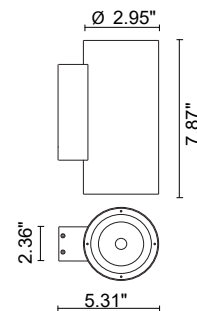

TECH MINI STEEL ROUND 02

Tech Mini Steel Round 02 is a wall mounted luminaire for outdoor installation with a up and down light distribution. It is available in 3000K with a 30° optic and a mirrored stainless steel finish.

TECHNICAL DATA

Wattage / Input	2 x 5W (120VAC)
Power Supply	Integral
Construction	Body: Mirrored Stainless Steel AISI 316L Lens: Tempered Safety Glass
CCT	3000K
Delivered Lumens	480 lm per beam
Efficacy	96.0 lm/W per beam
Optics	30°
Finishes	Mirrored Stainless Steel
Fixture Dimensions	Ø2.95" x 7.87"
Fixture Weight	4.4 lbs
Light Source	2 x 5W CREE COB LED
IP Rating	IP65
IK Rating	IK08

Fixture Dimensions

ORDERING INFORMATION

Example: 401902P-30K-30-MS

401902P	-	30K	-	30	-	MS
Model No.		CCT		Optics		Finish
401902P		30K - 3000K		30 - 30°		MS - Mirrored Stainless Steel

PHOTOMETRIC DATA

Maximum Candela = 176.7