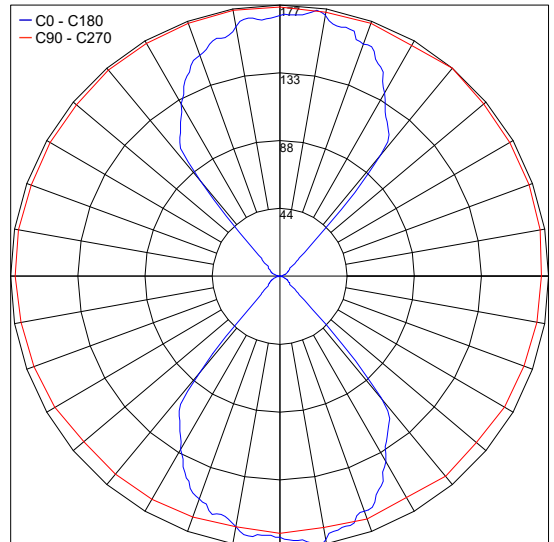

TECHNICAL DATA

Wattage / Input	2 x 5W (120VAC)
Power Supply	Integral
Construction	Body: Mirrored Stainless Steel AISI 316L Lens: Tempered Safety Glass
CCT	3000K
Delivered Lumens	480 lm per beam
Efficacy	96.0 lm/W per beam
Optics	30°
Finishes	Mirrored Stainless Steel
Fixture Dimensions	Ø2.95" x 7.87"
Fixture Weight	4.4 lbs
Light Source	2 x 5W CREE COB LED
IP Rating	IP65
IK Rating	IK08

Fixture Dimensions

ORDERING INFORMATION

Example: 401902P-30K-30-MS

401902P	-	30K	-	30	-	MS
Model No.		CCT		Optics		Finish
401902P		30K - 3000K		30 - 30°		MS - Mirrored Stainless Steel

PHOTOMETRIC DATA

Maximum Candela = 176.7