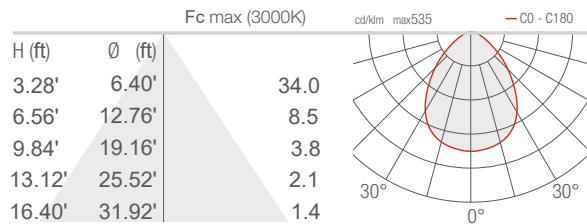

SUGGESTED POWER SUPPLIES

350mA

Part Number	Description	Input/Output	# of Fixtures 9W
PPLT00466-P	0-10V Dimming to 1.0%	120-277VAC to 500mA, 10W, Class 2, DAMP	1-1
PPLT00468	Phase Dim (120V Only)	120VAC to 500mA, 14W, Class 2	1-1
PPLT00465-P	0-10V Dimming to 1.0%	120-277VAC to 500mA 20W, Class 2, DAMP	1-2
PPLT00263	Leading / Trailing-Edge Dimming to 10% (120V only)	120-277VAC to 500mA, 32W, Class 2	1-1
PPLT00467-P	0-10V Dimming to 1.0%	120-277VAC to 500mA, 50W, Class 2, DAMP	1-2
PPLT00538-P	0-10V Dimming to 0.1%	120-277VAC to 500mA, 100W, Class 2, DAMP	1-8

Lutron Compatible Drivers

350mA

Part Number	Option	Lutron SKU	Dim Range	Description	Input/Output	# of Fixtures 9W
PPLT00516	L3DAE / L3DA3W	L3DA	100%-1%	Hi-Lume™ 1% EcoSystem™ or 1% 3-Wire LED Driver	120-277VAC, 13W	1-1
PPLT00179	L3DAE / L3DA3W	L3DA	100%-1%	Hi-Lume™ 1% EcoSystem™ or 1% 3-Wire LED Driver	120-277VAC, 19W	2-2

For other power supply options consult factory.

PHOTOMETRIC DATA

Note all Photometry is 3000K

D - Diffuse

Job Name/Date:

Fixture Type Designation: