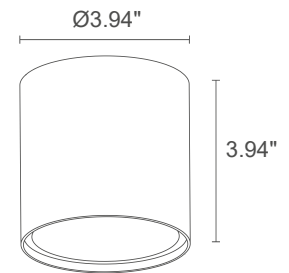

Teko is a family of indoor, ceiling mounted fixtures available in 2 shapes, a cube or cylinder, each with diffuse optics. Teko 7.1 is the larger cylinder shape in 9W with 3 color temperature options.

TECHNICAL DATA

Wattage / Input	9W (350mA)
Power Supply	Remote, not included. See page 2.
Construction	Body: Anodized Aluminum Lens: Frosted Plexiglass
CCT	2700K, 3000K, 4000K
CRI	80
Delivered Lumens	684 lm (3000K)
Efficacy	76 lm/W
Optics	Diffuse
Finishes	White, Custom RAL
Fixture Dimensions	Ø3.94 x 3.94" h
Fixture Weight	1.68 lbs
LED Source	Power LED Matrix
Lumen Maintenance	L80, B10 >50,000hrs (Ta 25°C)
Color Consistency	3-Step MacAdam
Operating Temp.	32°F to 113°F
IP Rating	IP40

Fixture Dimensions

ORDERING INFORMATION

Example: TK71105DB. Power Supplies ordered separately.

TK7110		D	
Model No.	CCT	Optics	Finish
TK7110 - 9W (350mA)	F - 2700K 5 - 3000K 9 - 4000K	D - Diffuse	B - White C - Custom RAL <i>(consult factory for "C")</i>