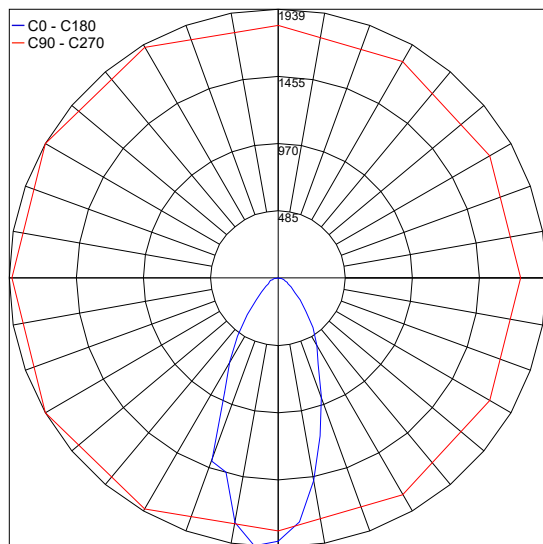

TECHNICAL DATA

Wattage / Input	3 x 10W (500mA)
Power Supply	Remote, not included. See page 2.
Construction	Body: AirCoral®
CCT	3000K (2700K, 4000K on request, consult factory)
CRI	>90
Delivered Lumens	780 lm (3000K)
Efficacy	105 lm/W (3000K)
Optics	40°
Aperture	3.54" x 12.60"
Cut Out Dimensions	15.35" x 6.30"
Fixture Dimensions	14.96" l x 5.91" w x 5.12" h
Fixture Weight	5.95 lbs
LED Source	1 COB Professional LED
IP Rating	IP40

BU6246.Z.AC.US	
Model No.	CCT
BU6246.Z.AC.US	30 WD - 3000K (standard)
	27 WD - 2700K (on request)
	40 WD - 4000K (on request)

Job Name/Date:

Fixture Type Designation:

SUGGESTED POWER SUPPLIES

500mA

Part Number	Description	Input/Output	Fixtures
PPLT00308-P	0-10V Dimming to 0.1%	120-277VAC to 500mA, 30W, Class 2	1-1
PPLT00480-P	0-10V Dimming to 1.0%	120-277VAC to 500mA, 30W, Class 2	1-1
PPLT00309-P	0-10V Dimming to 0.1%	120-277VAC to 500mA, 50W, Class 2	1-1

For other power supply options consult factory.

PHOTOMETRIC DATA

Note: All photometry is 3000K

Maximum Candela = 1939

Job Name/Date:

Fixture Type Designation: