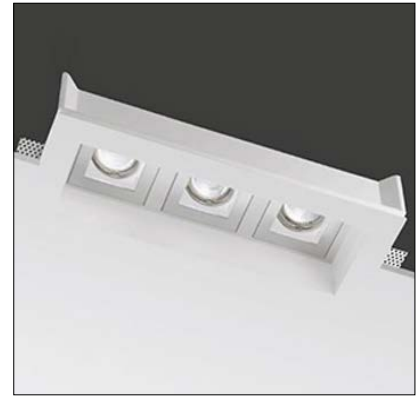

Tetris is a trimless multiple 3-cell adjustable downlight. Made of AirCoral®, this fixture is installed in plasterboard ceilings and seamlessly integrates into the landscape making it perfect for a variety of architectural projects.

TECHNICAL DATA

Wattage / Input	3 x 10W (500mA)
Power Supply	Remote, not included. See page 2.
Construction	Body: AirCoral®
CCT	3000K (2700K, 4000K on request, consult factory)
CRI	>90
Delivered Lumens	780 lm (3000K)
Efficacy	105 lm/W (3000K)
Optics	40°
Aperture	3.54" x 12.60"
Cut Out Dimensions	15.35" x 6.30"
Fixture Dimensions	14.96" l x 5.91" w x 5.12" h
Fixture Weight	5.95 lbs
LED Source	1 COB Professional LED
IP Rating	IP40

Fixture Dimensions:

The body is made of AirCoral® a unique patented composite material that actually purifies the air. It can be calculated how many cubic feet each fixture will purify. See website for AirCoral® calculator.