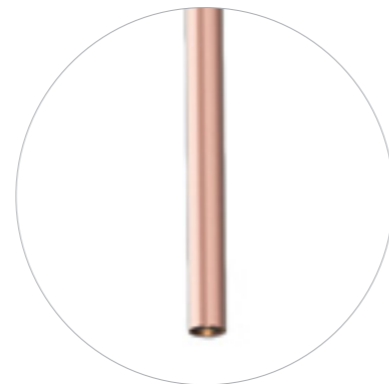

THE TUBE

-  matte white painted
-  matte black painted
-  chromed
-  anodized champagne
-  anodized rose gold

The Tube is a pendant light with a minimal design. Its diameter of only 0.59" makes it extremely clean-cut, discrete and elegant in shape. It has a light output that can enhance every detail and is available in different colors. It is available in a version with driver included in the ceiling-rose and a version with recessed ceiling-rose with remote driver.

CODE COMPOSITION

BU1131 _ 4 S 00 M _ ND	
	<i>light color</i>
27	2700K
30	3000K
	<i>finishing</i>
WH	white
BL	black
CP	chromed
A1	champagne
A2	rose gold

example of code composition BU1131 **WH** 4 S 00 M **27** ND

TECHNICAL FEATURES

Code	BU1131 XX (fig. B)
Type	Suspension lamp
Material	Aluminum
Finishing	White Black Champagne Rose Gold
Weight	1.76 lbs
Mounting	Ceiling mounting
IP rating	IP40
Control gear	Dimmable electronic driver, remote installation (included)
Cut out for plasterboard	Ø 1.77"
Lamp type	LED
Lamp wattage	4.5W
Luminous efficacy	360 lm - 3000K
Light distribution	Narrow beam
Fitting	-
Light colour	White 3000K White 2700K (on request)
Voltage connection	220-240V · 50/60Hz
CRI	>90
Emergency	-