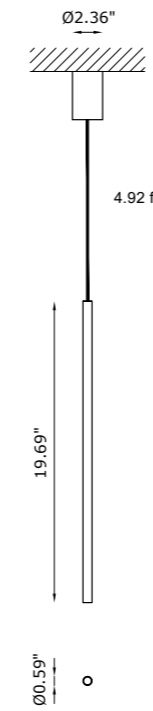

THE TUBE

-  matte white painted
-  matte black painted
-  chromed
-  anodized champagne
-  anodized rose gold

The Tube is a pendant light with a minimal design. Its diameter of only 0.59" makes it extremely clean-cut, discrete and elegant in shape. It has a light output that can enhance every detail and is available in different colors. It is available in a version with driver included in the ceiling-rose and a version with recessed ceiling-rose with remote driver.

CODE COMPOSITION

BU1131 _ 4 S 00 M _ ND	
	<i>light color</i>
27	2700K
30	3000K
	<i>finishing</i>
WH	white
BL	black
CP	chromed
A1	champagne
A2	rose gold

example of code composition BU1131 **WH** 4 S 00 M **27** ND

TECHNICAL FEATURES

Code	BU1131 XX (fig. B)
Type	Suspension lamp
Material	Aluminum
Finishing	White Black Champagne Rose Gold
Weight	1.76 lbs
Mounting	Ceiling mounting
IP rating	IP40
Control gear	Dimmable electronic driver, remote installation (included)
Cut out for plasterboard	Ø 1.77"
Lamp type	LED
Lamp wattage	4.5W
Luminous efficacy	360 lm - 3000K
Light distribution	Narrow beam
Fitting	-
Light colour	White 3000K White 2700K (on request)
Voltage connection	220-240V · 50/60Hz
CRI	>90
Emergency	-

Note Black ceiling canopy with remote driver.
Black silicon cable (L 4.92"). On request different length.

79 Trenton Avenue
Frenchtown, NJ 08825

www.designplan.com

Tel: (908) 996-7710
Fax: (908) 996-7042