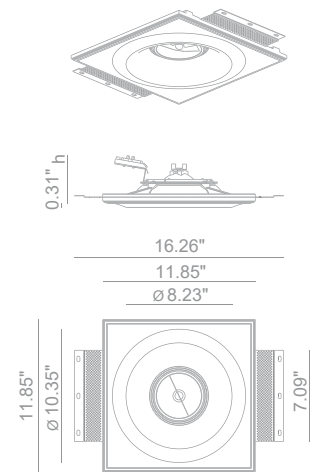

TOUCH IT 111 IP20

Touch-It 111 IP20 is an indoor recessed downlight with smooth curves that integrate into the architecture making the light radiate from the ceiling. Touch-It is made of Calcyt® plaster and is fully paintable. Available in 2 different sizes and various wattages. IP54 version available.

TECHNICAL DATA

| | |
|---------------------------|--|
| Wattage / Input | 29.3W (1050mA), 19.5W (700mA) 15.6W (700mA), 22.3W (700mA) |
| Power Supply | Remote, not included (see page 2) |
| Construction | Body: CALCYT® plaster |
| CCT | 2700K, 3000K, 4000K |
| CRI | >97 |
| Delivered Lumens | 2427 lm (29.3W version, 3000K, 36°) 1182 lm (22.3W version, 3000K, 36°) |
| Efficacy | 83 lm/W (29.3W version, 36°) 53 lm/W (22.3W version, 36°) |
| Optics | 36° (20° or frosted diffuser on request) (Adjustable 0°-30°) |
| Finishes | Paintable Plaster |
| Cut-out Dimension | 12.01" x 12.01" |
| Fixture Dimensions | 11.85" x 11.85" w x 0.31" h |
| Aperature | Ø8.23" (Ø10.35") |
| LED Source | Xicato LED |
| Color Consistency | 2-Step MacAdam |
| IP Rating | IP20 |

Ceiling Cut-Out: 15.9 x 15.9"
Fixture Dimensions

ORDERING INFORMATION

Example: 233 03 840. Accessories ordered separately.

| Model No. | Description |
|--------------------|-------------------------------|
| 233 03 940 - 15.6W | 2700K, 1300 lm, CRI 97, 700mA |
| 233 03 840 - 15.6W | 3000K, 1300 lm, CRI 97, 700mA |
| 233 03 740 - 15.6W | 4000K, 1300 lm, CRI 97, 700mA |
| 233 05 940 - 22.3W | 2700K, 2000 lm, CRI 97, 700mA |
| 233 05 840 - 22.3W | 3000K, 2000 lm, CRI 97, 700mA |
| 233 05 740 - 22.3W | 4000K, 2000 lm, CRI 97, 700mA |

Maximum Candela = 3466.5

PHOTOMETRIC FILENAME : TOUCH-IT 111 (3000LM, CRI 80) REFLECT 36°.IES

Job Name/Date:

Fixture Type Designation: