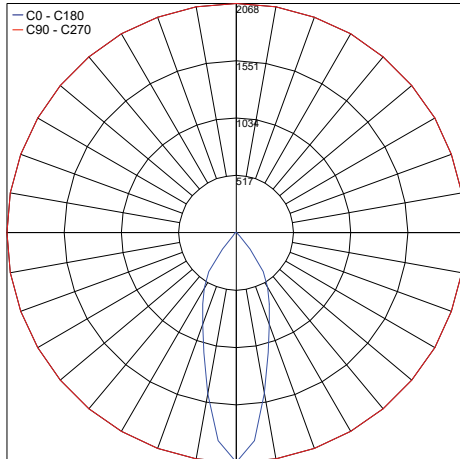

PHOTOMETRIC DATA

Note all Photometry is 3000K

Maximum Candela = 2067.7

PHOTOMETRIC FILENAME : TOUCH-IT 111 (1300LM CRI 80).IES

Maximum Candela = 3498.4