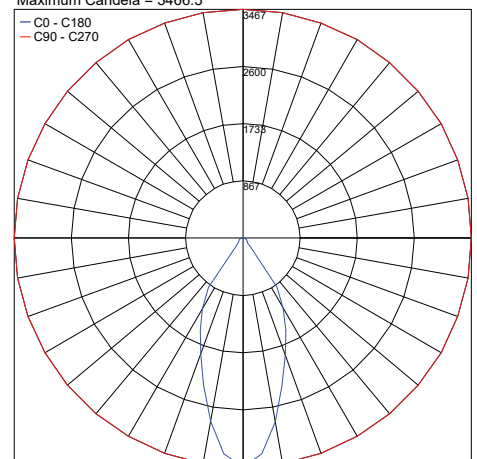

Maximum Candela = 3466.5