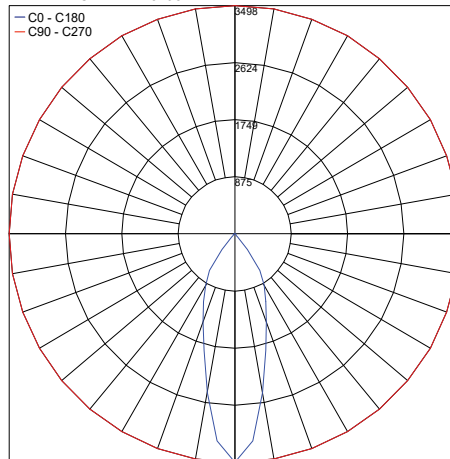

SUGGESTED POWER SUPPLIES

Consult factory

REQUIRED ACCESSORIES - Installation

Standard (included)

Installation system for ceiling 0.35" - 0.47" - 0.59"

PHOTOMETRIC DATA

Note all Photometry is 3000K

Maximum Candela = 2067.7

PHOTOMETRIC FILENAME : TOUCH-IT 111 (1300LM CRI 80).IES

Maximum Candela = 3498.4

Maximum Candela = 3466.5

PHOTOMETRIC FILENAME : TOUCH-IT 111 (3000LM, CRI 80) REFLECT 36°.IES

Job Name/Date:

Fixture Type Designation: