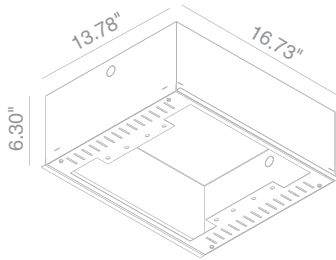

SUGGESTED POWER SUPPLIES

Consult factory

REQUIRED ACCESSORIES - Installation

Standard (included)

Installation system for ceiling 0.35" - 0.47" - 0.59"