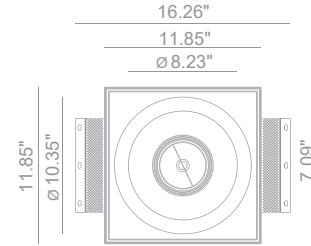

TOUCH-IT 111 IP20

INDOOR

Adjustable \odot 0° - 30°

\square 12.01" x 12.01"

Material : CALCYT® plaster

TOUCH-IT 111 LED 1300LM CRI 97			
	2700°K	3000°K	4000°K
REF N°	233 03 940	233 03 840	233 03 740
Xicato LED - 15.6W - 1300lm - 2-Step MacAdam \square - 700mA - \square - Beam angle 36° (option 20°) - Remote driver, not included. h = 5.51"			

TOUCH-IT 111 LED 2000LM CRI 97			
	2700°K	3000°K	4000°K
REF N°	233 05 940	233 05 840	233 05 740
Xicato LED - 22.3W - 2000lm - 2-Step MacAdam \square - 700mA - \square - Beam angle 36° (option 20°) - Remote driver, not included. h = 5.51"			