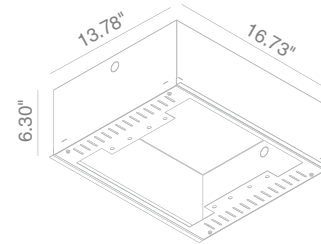

INSTALLATION KIT

STANDARD (included) installation system for ceiling 0.35" - 0.47" - 0.59"