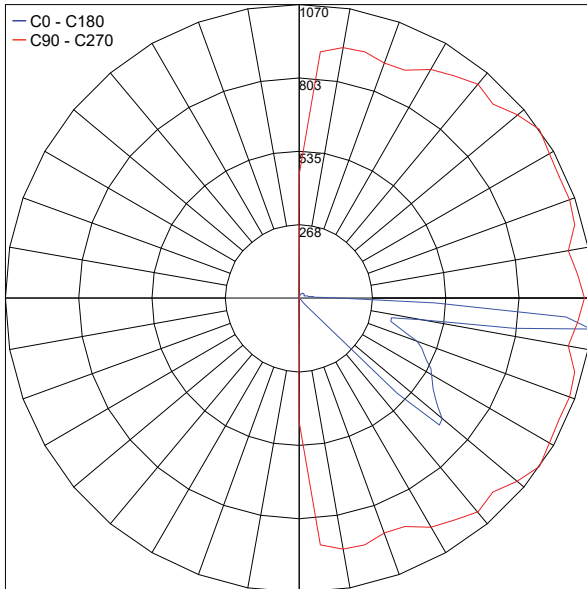

TRON 180

Tron is a round low height bollard for outdoor installation. Tron 180 has a 180° downward light emission and is available in 2 color temperatures and 3 standard finishes.

TECHNICAL DATA

Wattage / Input	26W (120VAC)
Power Supply	Integral
Construction	Body/Frame: Die-Cast Copper-Free Aluminum Lens: Polycarbonate Diffuser
CCT	3000K, 4000K
BUG Rating	B0-U3-G3
Delivered Lumens	1100 lm (3000K)
Efficacy	42.3 lm/W
Optics	180° Downward
Finishes	Textured Gray, Anthracite Gray, Matte Black on request
Fixture Dimensions	6.97" w x 6.85" h x Ø7.48" at base
LED Source	1 x CREE CXB 1520 LED
Fixture Weight	8.82 lbs
IP Rating	IP66
IK Rating	IK10

Fixture Dimensions

BASE PLATE REQUIRED

ORDERING INFORMATION

Example: 602101P-30-180-AG

602101P		180	
Model No.	CCT	Optics	Finish
602101P	30 - 3000K 40 - 4000K	180 - 180°	TG - Textured Gray AG - Anthracite Gray MB - Matte Black

Job Name/Date:

Fixture Type Designation:

ACCESSORIES

Installation

AC053
Base Plate
(REQUIRED)

PHOTOMETRIC DATA

Maximum Candela = 1070.3

PHOTOMETRIC FILENAME : TRON 180 26W 3000K 602101P.IES