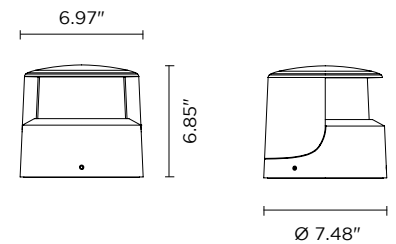

TRON 180

Tron is a round low height bollard for outdoor installation. Tron 180 has a 180° downward light emission and is available in 2 color temperatures and 3 standard finishes.

TECHNICAL DATA

Wattage / Input	26W (120VAC)
Power Supply	Integral
Construction	Body/Frame: Die-Cast Copper-Free Aluminum Lens: Polycarbonate Diffuser
CCT	3000K, 4000K
BUG Rating	B0-U3-G3
Delivered Lumens	1100 lm (3000K)
Efficacy	42.3 lm/W
Optics	180° Downward
Finishes	Textured Gray, Anthracite Gray, Matte Black on request
Fixture Dimensions	6.97" w x 6.85" h x Ø7.48" at base
LED Source	1 x CREE CXB 1520 LED
Fixture Weight	8.82 lbs
IP Rating	IP66
IK Rating	IK10

Fixture Dimensions

BASE PLATE REQUIRED

ORDERING INFORMATION

Example: 602101P-30-180-AG

602101P		180	
Model No.	CCT	Optics	Finish
602101P	30 - 3000K 40 - 4000K	180 - 180°	TG - Textured Gray AG - Anthracite Gray MB - Matte Black

Job Name/Date:

Fixture Type Designation:

ACCESSORIES

Installation

AC053
Base Plate
(REQUIRED)

PHOTOMETRIC DATA

Maximum Candela = 1070.3

PHOTOMETRIC FILENAME : TRON 180 26W 3000K 602101P.IES