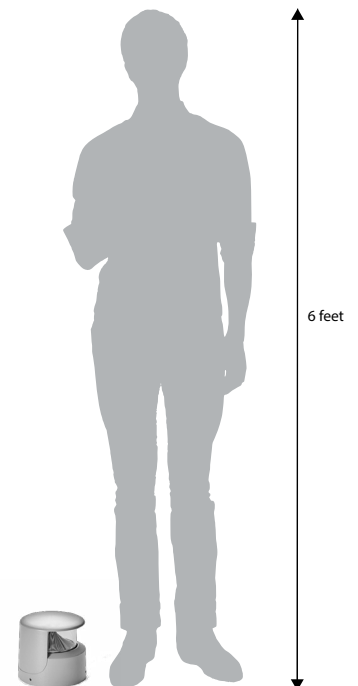

TRON 180

Tron is a round low height bollard for outdoor installation. Tron 180 has a 180° downward light emission and is available in 2 color temperatures and 3 standard finishes.

TECHNICAL DATA

Wattage / Input	26W (120VAC)
Power Supply	Integral
Construction	Body/Frame: Die-Cast Copper-Free Aluminum Lens: Polycarbonate Diffuser
CCT	3000K, 4000K
BUG Rating	B0-U3-G3
Delivered Lumens	1100 lm (3000K)
Efficacy	42.3 lm/W
Optics	180° Downward
Finishes	Textured Gray, Anthracite Gray, Matte Black on request
Fixture Dimensions	6.97" w x 6.85" h x Ø7.48" at base
LED Source	1 x CREE CXB 1520 LED
Fixture Weight	8.82 lbs
IP Rating	IP66
IK Rating	IK10

Fixture Dimensions

BASE PLATE REQUIRED

ORDERING INFORMATION

Example: 602101P-30-180-AG

602101P		180	
Model No.	CCT	Optics	Finish
602101P	30 - 3000K 40 - 4000K	180 - 180°	TG - Textured Gray AG - Anthracite Gray MB - Matte Black

Job Name/Date:

Fixture Type Designation:

ACCESSORIES

Installation

AC053
Base Plate
(REQUIRED)

PHOTOMETRIC DATA

Maximum Candela = 1070.3

PHOTOMETRIC FILENAME : TRON 180 26W 3000K 602101P.IES