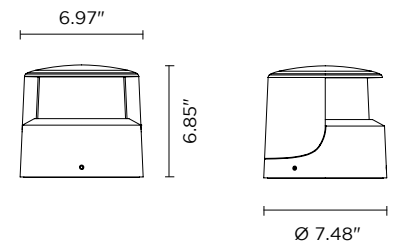

TRON 180

Tron is a round low height bollard for outdoor installation. Tron 180 has a 180° downward light emission and is available in 2 color temperatures and 3 standard finishes.

TECHNICAL DATA

Wattage / Input	26W (120VAC)
Power Supply	Integral
Construction	Body/Frame: Die-Cast Copper-Free Aluminum Lens: Polycarbonate Diffuser
CCT	3000K, 4000K
BUG Rating	B0-U3-G3
Delivered Lumens	1100 lm (3000K)
Efficacy	42.3 lm/W
Optics	180° Downward
Finishes	Textured Gray, Anthracite Gray, Matte Black on request
Fixture Dimensions	6.97" w x 6.85" h x Ø7.48" at base
LED Source	1 x CREE CXB 1520 LED
Fixture Weight	8.82 lbs
IP Rating	IP66
IK Rating	IK10

Fixture Dimensions

BASE PLATE INCLUDED

ORDERING INFORMATION

Example: 602101P-30-180-AG

602101P		180	
Model No.	CCT	Optics	Finish
602101P	30 - 3000K 40 - 4000K	180 - 180°	TG - Textured Gray AG - Anthracite Gray MB - Matte Black

Job Name/Date:

Fixture Type Designation:

PHOTOMETRIC DATA

Note: All photometry is 3000K

Maximum Candela = 1070.3

PHOTOMETRIC FILENAME : TRON 180 26W 3000K 602101P.IES

Job Name/Date:

Fixture Type Designation: