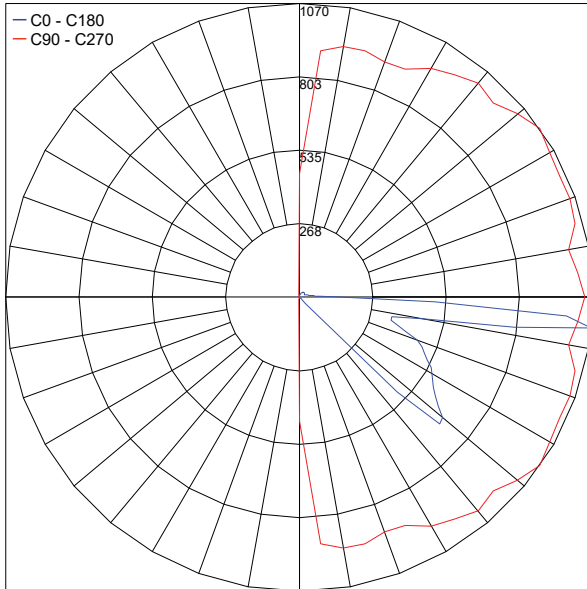

TRON 180

Tron is a round low height bollard for outdoor installation. Tron 180 has a 180° downward light emission and is available in 2 color temperatures and 3 standard finishes.

TECHNICAL DATA

Wattage / Input	26W (120VAC)
Power Supply	Integral
Construction	Body/Frame: Die-Cast Copper-Free Aluminum Lens: Polycarbonate Diffuser
CCT	3000K, 4000K
BUG Rating	B0-U3-G3
Delivered Lumens	1100 lm (3000K)
Efficacy	42.3 lm/W
Optics	180° Downward
Finishes	Textured Gray, Anthracite Gray, Matte Black on request
Fixture Dimensions	6.97" w x 6.85" h x Ø7.48" at base
LED Source	1 x CREE CXB 1520 LED
Fixture Weight	8.82 lbs
IP Rating	IP66
IK Rating	IK10

Fixture Dimensions

BASE PLATE INCLUDED

ORDERING INFORMATION

Example: 602101P-30-180-AG

602101P		180	
Model No.	CCT	Optics	Finish
602101P	30 - 3000K 40 - 4000K	180 - 180°	TG - Textured Gray AG - Anthracite Gray MB - Matte Black

Job Name/Date:

Fixture Type Designation:

PHOTOMETRIC DATA

Note: All photometry is 3000K

Maximum Candela = 1070.3

PHOTOMETRIC FILENAME : TRON 180 26W 3000K 602101P.IES

Job Name/Date:

Fixture Type Designation: