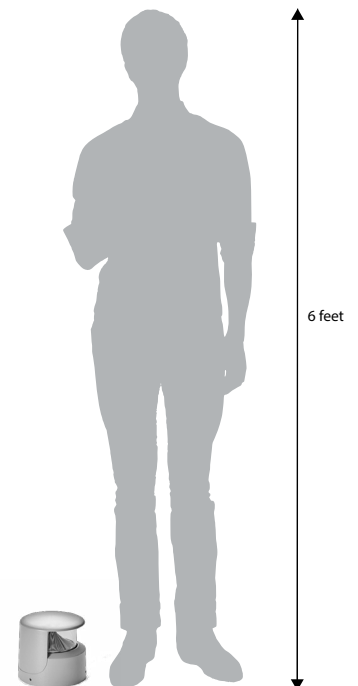

TRON 180

Tron is a round low height bollard for outdoor installation. Tron 180 has a 180° downward light emission and is available in 2 color temperatures and 3 standard finishes.

TECHNICAL DATA

Wattage / Input	26W (120VAC)
Power Supply	Integral
Construction	Body/Frame: Die-Cast Copper-Free Aluminum Lens: Polycarbonate Diffuser
CCT	3000K, 4000K
BUG Rating	B0-U3-G3
Delivered Lumens	1100 lm (3000K)
Efficacy	42.3 lm/W
Optics	180° Downward
Finishes	Textured Gray, Anthracite Gray, Matte Black on request
Fixture Dimensions	6.97" w x 6.85" h x Ø7.48" at base
LED Source	1 x CREE CXB 1520 LED
Fixture Weight	8.82 lbs
IP Rating	IP66
IK Rating	IK10

Fixture Dimensions

BASE PLATE INCLUDED

ORDERING INFORMATION

Example: 602101P-30-180-AG

602101P		180	
Model No.	CCT	Optics	Finish
602101P	30 - 3000K 40 - 4000K	180 - 180°	TG - Textured Gray AG - Anthracite Gray MB - Matte Black

Job Name/Date:

Fixture Type Designation:

PHOTOMETRIC DATA

Note: All photometry is 3000K

Maximum Candela = 1070.3

PHOTOMETRIC FILENAME : TRON 180 26W 3000K 602101P.IES

Job Name/Date:

Fixture Type Designation: