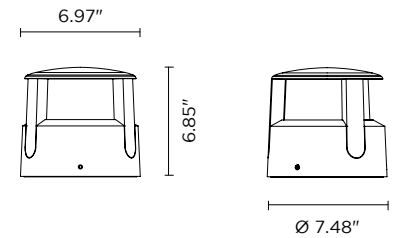

TRON 360

Tron is a round low height bollard for outdoor installation. Tron 360 has a 360° downward light emission and is available in 2 color temperatures and 3 standard finishes.

TECHNICAL DATA

Wattage / Input	26W (120VAC)
Power Supply	Integral
Construction	Body/Frame: Die-Cast Copper-Free Aluminum Lens: Polycarbonate Diffuser
CCT	3000K, 4000K
BUG Rating	B2-U3-G2
Delivered Lumens	2050 lm (3000K)
Efficacy	78.8 lm/W
Optics	360° Downward
Finishes	Textured Gray, Anthracite Gray, Matte Black on request
Fixture Dimensions	6.97" w x 6.85" h x Ø7.48" at base
LED Source	1 x CREE CXB 1520 LED
Fixture Weight	8.82 lbs
IP Rating	IP66
IK Rating	IK10

Fixture Dimensions

BASE PLATE REQUIRED

ORDERING INFORMATION

Example: 602102P-30-180-AG

602102P		360	
Model No.	CCT	Optics	Finish
602102P	30 - 3000K 40 - 4000K	360 - 360°	TG - Textured Gray AG - Anthracite Gray MB - Matte Black

Job Name/Date:

Fixture Type Designation:

ACCESSORIES

Installation

AC053
Base Plate
(REQUIRED)

PHOTOMETRIC DATA

Maximum Candela = 752.7

PHOTOMETRIC FILENAME : TRON 360 26W 3000K 602102P.IES