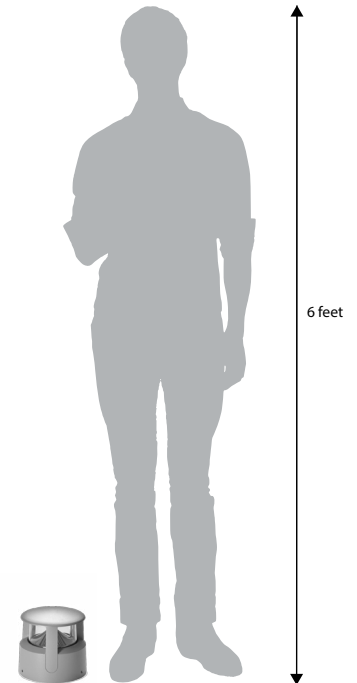

TRON 360

Tron is a round low height bollard for outdoor installation. Tron 360 has a 360° downward light emission and is available in 2 color temperatures and 3 standard finishes.

TECHNICAL DATA

Wattage / Input	26W (120VAC)
Power Supply	Integral
Construction	Body/Frame: Die-Cast Copper-Free Aluminum Lens: Polycarbonate Diffuser
CCT	3000K, 4000K
BUG Rating	B2-U3-G2
Delivered Lumens	2050 lm (3000K)
Efficacy	78.8 lm/W
Optics	360° Downward
Finishes	Textured Gray, Anthracite Gray, Matte Black on request
Fixture Dimensions	6.97" w x 6.85" h x Ø7.48" at base
LED Source	1 x CREE CXB 1520 LED
Fixture Weight	8.82 lbs
IP Rating	IP66
IK Rating	IK10

Fixture Dimensions

BASE PLATE REQUIRED

ORDERING INFORMATION

Example: 602102P-30-180-AG

602102P		360	
Model No.	CCT	Optics	Finish
602102P	30 - 3000K 40 - 4000K	360 - 360°	TG - Textured Gray AG - Anthracite Gray MB - Matte Black

Job Name/Date:

Fixture Type Designation:

ACCESSORIES

Installation

AC053
Base Plate
(REQUIRED)

PHOTOMETRIC DATA

Maximum Candela = 752.7

PHOTOMETRIC FILENAME : TRON 360 26W 3000K 602102P.IES