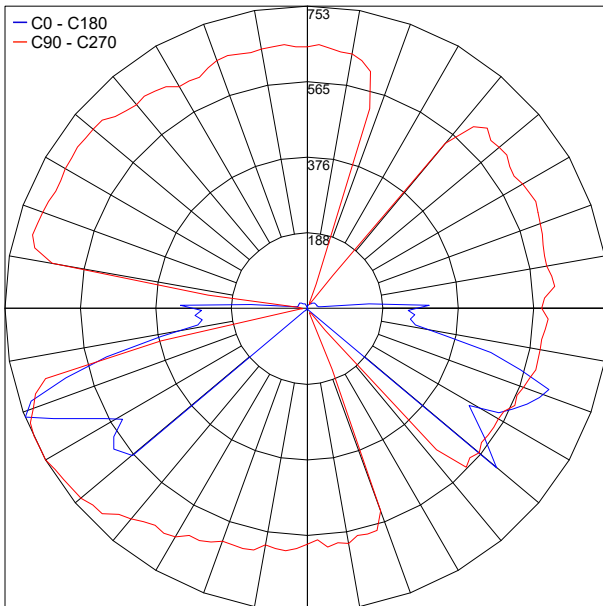

TRON 360

Tron is a round low height bollard for outdoor installation. Tron 360 has a 360° downward light emission and is available in 2 color temperatures and 3 standard finishes.

TECHNICAL DATA

Wattage / Input	26W (120VAC)
Power Supply	Integral
Construction	Body/Frame: Die-Cast Copper-Free Aluminum Lens: Polycarbonate Diffuser
CCT	3000K, 4000K
BUG Rating	B2-U3-G2
Delivered Lumens	2050 lm (3000K)
Efficacy	78.8 lm/W
Optics	360° Downward
Finishes	Textured Gray, Anthracite Gray, Matte Black on request
Fixture Dimensions	6.97" w x 6.85" h x Ø7.48" at base
LED Source	1 x CREE CXB 1520 LED
Fixture Weight	8.82 lbs
IP Rating	IP66
IK Rating	IK10

Fixture Dimensions

BASE PLATE REQUIRED

ORDERING INFORMATION

Example: 602102P-30-180-AG

602102P		360	
Model No.	CCT	Optics	Finish
602102P	30 - 3000K 40 - 4000K	360 - 360°	TG - Textured Gray AG - Anthracite Gray MB - Matte Black

Job Name/Date:

Fixture Type Designation:

ACCESSORIES

Installation

AC053
Base Plate
(REQUIRED)

PHOTOMETRIC DATA

Maximum Candela = 752.7

PHOTOMETRIC FILENAME : TRON 360 26W 3000K 602102P.IES