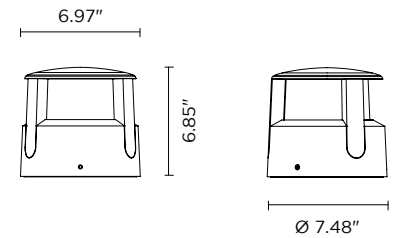

TRON 360

Tron is a round low height bollard for outdoor installation. Tron 360 has a 360° downward light emission and is available in 2 color temperatures and 3 standard finishes.

TECHNICAL DATA

Wattage / Input	26W (120VAC)
Power Supply	Integral
Construction	Body/Frame: Die-Cast Copper-Free Aluminum Lens: Polycarbonate Diffuser
CCT	3000K, 4000K
BUG Rating	B2-U3-G2
Delivered Lumens	2050 lm (3000K)
Efficacy	78.8 lm/W
Optics	360° Downward
Finishes	Textured Gray, Anthracite Gray, Matte Black on request
Fixture Dimensions	6.97" w x 6.85" h x Ø7.48" at base
LED Source	1 x CREE CXB 1520 LED
Fixture Weight	8.82 lbs
IP Rating	IP66
IK Rating	IK10

Fixture Dimensions

BASE PLATE INCLUDED

ORDERING INFORMATION

Example: 602102P-30-180-AG

602102P		360	
Model No.	CCT	Optics	Finish
602102P	30 - 3000K 40 - 4000K	360 - 360°	TG - Textured Gray AG - Anthracite Gray MB - Matte Black

Job Name/Date:

Fixture Type Designation:

PHOTOMETRIC DATA

Note: All photometry is 3000K

Maximum Candela = 752.7

PHOTOMETRIC FILENAME : TRON 360 26W 3000K 602102P.IES

Job Name/Date:

Fixture Type Designation: