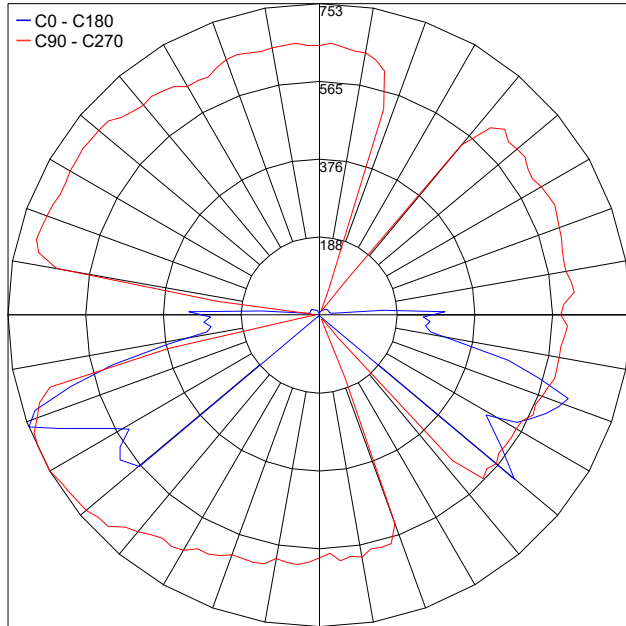

TRON 360

Tron is a round low height bollard for outdoor installation. Tron 360 has a 360° downward light emission and is available in 2 color temperatures and 3 standard finishes.

TECHNICAL DATA

Wattage / Input	26W (120VAC)
Power Supply	Integral
Construction	Body/Frame: Die-Cast Copper-Free Aluminum Lens: Polycarbonate Diffuser
CCT	3000K, 4000K
BUG Rating	B2-U3-G2
Delivered Lumens	2050 lm (3000K)
Efficacy	78.8 lm/W
Optics	360° Downward
Finishes	Textured Gray, Anthracite Gray, Matte Black on request
Fixture Dimensions	6.97" w x 6.85" h x Ø7.48" at base
LED Source	1 x CREE CXB 1520 LED
Fixture Weight	8.82 lbs
IP Rating	IP66
IK Rating	IK10

Fixture Dimensions

BASE PLATE INCLUDED

ORDERING INFORMATION

Example: 602102P-30-180-AG

602102P		360	
Model No.	CCT	Optics	Finish
602102P	30 - 3000K 40 - 4000K	360 - 360°	TG - Textured Gray AG - Anthracite Gray MB - Matte Black

Job Name/Date:

Fixture Type Designation:

PHOTOMETRIC DATA

Note: All photometry is 3000K

Maximum Candela = 752.7

PHOTOMETRIC FILENAME : TRON 360 26W 3000K 602102P.IES

Job Name/Date:

Fixture Type Designation: