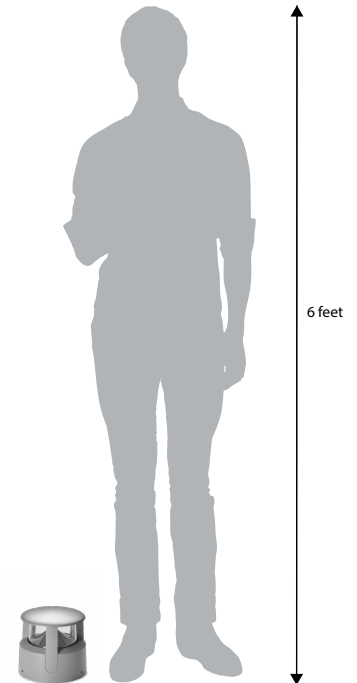

TRON 360

Tron is a round low height bollard for outdoor installation. Tron 360 has a 360° downward light emission and is available in 2 color temperatures and 3 standard finishes.

TECHNICAL DATA

Wattage / Input	26W (120VAC)
Power Supply	Integral
Construction	Body/Frame: Die-Cast Copper-Free Aluminum Lens: Polycarbonate Diffuser
CCT	3000K, 4000K
BUG Rating	B2-U3-G2
Delivered Lumens	2050 lm (3000K)
Efficacy	78.8 lm/W
Optics	360° Downward
Finishes	Textured Gray, Anthracite Gray, Matte Black on request
Fixture Dimensions	6.97" w x 6.85" h x Ø7.48" at base
LED Source	1 x CREE CXB 1520 LED
Fixture Weight	8.82 lbs
IP Rating	IP66
IK Rating	IK10

Fixture Dimensions

BASE PLATE INCLUDED

ORDERING INFORMATION

Example: 602102P-30-180-AG

602102P		360	
Model No.	CCT	Optics	Finish
602102P	30 - 3000K 40 - 4000K	360 - 360°	TG - Textured Gray AG - Anthracite Gray MB - Matte Black

Job Name/Date:

Fixture Type Designation:

PHOTOMETRIC DATA

Note: All photometry is 3000K

Maximum Candela = 752.7

PHOTOMETRIC FILENAME : TRON 360 26W 3000K 602102P.IES

Job Name/Date:

Fixture Type Designation: