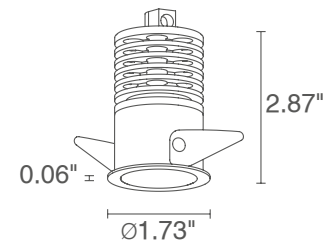

Cut-Out Dimensions: 1.46" x 1.46"  
Fixture Dimensions

## TECHNICAL DATA

<b>Wattage / Input</b>	4.5W (24VDC)
<b>Power Supply</b>	Remote, not included. See page 2.
<b>Construction</b>	Body: Black Anodized Aluminum EN AW 6082 Trim: Steel Lens: Plexiglass Frosted on One Side
<b>CCT</b>	2700K, 3000K, 4000K
<b>CRI</b>	>90
<b>Delivered Lumens</b>	310 lm (3000K)
<b>Efficacy</b>	68.9 lm/W (3000K)
<b>Optics</b>	Diffuse
<b>Finishes</b>	White, Chrome, Custom RAL on request (4 Stage Marine Grade Finish)
<b>Fixture Dimensions</b>	Ø1.73" x 2.87" h
<b>Cut-out Size</b>	Ø1.57"
<b>Fixture Weight</b>	0.33 lbs
<b>LED Source</b>	1 Multichip Power LED
<b>Lumen Maintenance</b>	L80, B10 >50,000hrs (Ta 25°C)
<b>Color Consistency</b>	3-Step MacAdam
<b>Operating Temp.</b>	32°F to +113°F
<b>IP Rating</b>	IP40, IP44 Installed
<b>IK Rating</b>	-