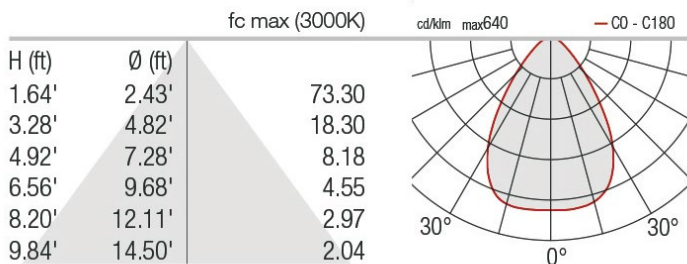

PHOTOMETRIC DATA

Note all Photometry is 3000K

D - Diffuse

Job Name/Date:

Fixture Type Designation: